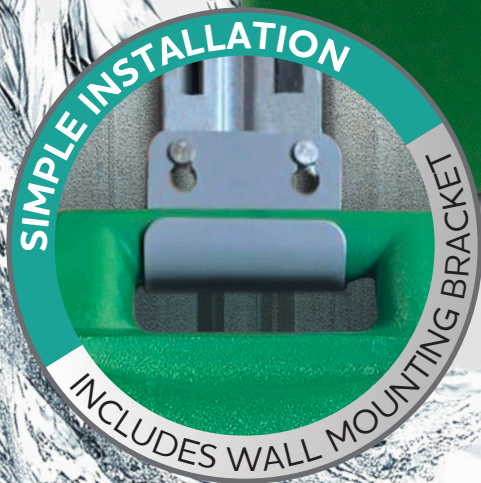

# GRAVITY FED EYE WASH STATION

PORTABLE EYE SAFETY - ANYWHERE, ANYTIME

WASH™

AERO

**COMPLETE SOLUTION**  
CONCENTRATE BOTTLE  
TO PREPARE SAFE,  
CLEAN FLUSHING  
SOLUTION ON DEMAND.

ALWAYS READ THE LABEL AND FOLLOW THE DIRECTIONS FOR USE

IMAGE	PRODUCT	PRICE
	<p><b>CODE</b> <b>AWGEW30</b></p> <p><b>Description:</b> Gravity Eyewash Station 30 L</p> <p><b>Size:</b> 56 cm x 38 cm x 29 cm</p>	
	<p><b>CODE</b> <b>NFA08US</b></p> <p><b>Description:</b> Neutraflush Eyewash Station Additive Concentrate</p> <p><b>Size:</b> 236 mL</p>	