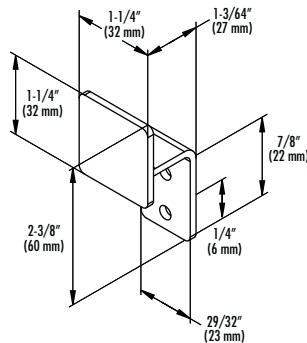

MODEL 9111

Surface-mounted stainless steel clothes hook. Exposed mounting.

Satin Finish

Projects 1.5" (38 mm) from wall

MODEL 9114

Surface-mounted stainless steel, single robe hook. Concealed mounting plate with set screw.

Satin Finish

Units measure 2" W x 2" H (51 x 51 mm)

Projects 2" (51 mm) from wall

MODEL 9115

Bright Polish Finish

MODEL 917

Surface-mounted stainless steel, single robe hook. Exposed mounting.

Satin Finish

Projects 1.125" (29 mm) from wall

MODEL 9124

Surface-mounted stainless steel, double robe hook. Concealed mounting plate with set screw.

Satin Finish

Projects 2.25" (57 mm) from wall

MODEL 9125

Bright Polish Finish

MODEL 9314

Surface-mounted stainless steel towel hook. Concealed mounting plate with set screw.

Satin Finish

Projects 4.4375" (113 mm) from wall

MODEL 9315

Bright Polish Finish

Projects 4.125" (105 mm) from wall