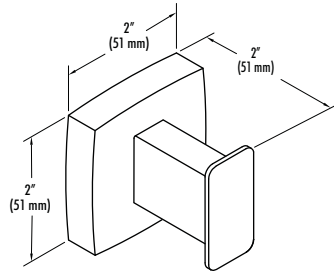

MODEL 9111

Surface-mounted stainless steel clothes hook. Exposed mounting.

Satin Finish

Projects 1.5" (38 mm) from wall

MODEL 9114

Surface-mounted stainless steel, single robe hook. Concealed mounting plate with set screw.

Satin Finish

Units measure 2" W x 2" H (51 x 51 mm)

Projects 2" (51 mm) from wall

MODEL 9115

Bright Polish Finish

MODEL 917

Surface-mounted stainless steel, single robe hook. Exposed mounting.

Satin Finish

Projects 1.125" (29 mm) from wall

MODEL 9124

Surface-mounted stainless steel, double robe hook. Concealed mounting plate with set screw.

Satin Finish

Projects 2.25" (57 mm) from wall

MODEL 9125

Bright Polish Finish

MODEL 9314

Surface-mounted stainless steel towel hook. Concealed mounting plate with set screw.

Satin Finish

Projects 4.4375" (113 mm) from wall

MODEL 9315

Bright Polish Finish

Projects 4.125" (105 mm) from wall