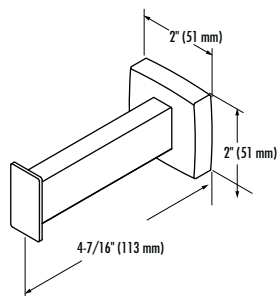

Satin Finish

Units measure 2" W x 2" H (51 x 51 mm)

Projects 2" (51 mm) from wall

MODEL 9115

Bright Polish Finish

MODEL 917

Surface-mounted stainless steel, single robe hook. Exposed mounting.

Satin Finish

Projects 1.125" (29 mm) from wall

MODEL 9124

Surface-mounted stainless steel, double robe hook. Concealed mounting plate with set screw.

Satin Finish

Projects 2.25" (57 mm) from wall

MODEL 9125

Bright Polish Finish

MODEL 9314

Surface-mounted stainless steel towel hook. Concealed mounting plate with set screw.

Satin Finish

Projects 4.4375" (113 mm) from wall

MODEL 9315

Bright Polish Finish

Projects 4.125" (105 mm) from wall