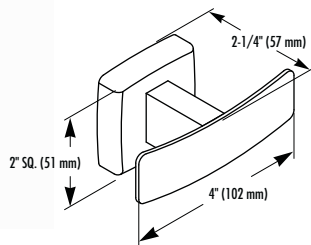

MODEL 9111

Surface-mounted stainless steel clothes hook. Exposed mounting.

Satin Finish

Projects 1.5" (38 mm) from wall

MODEL 9114

Surface-mounted stainless steel, single robe hook. Concealed mounting plate with set screw.

Satin Finish

Units measure 2" W x 2" H (51 x 51 mm)

Projects 2" (51 mm) from wall

MODEL 9115

Bright Polish Finish

MODEL 917

Surface-mounted stainless steel, single robe hook. Exposed mounting.

Satin Finish

Projects 1.125" (29 mm) from wall

MODEL 9124

Surface-mounted stainless steel, double robe hook. Concealed mounting plate with set screw.

Satin Finish

Projects 2.25" (57 mm) from wall

MODEL 9125

Bright Polish Finish

MODEL 9314

Surface-mounted stainless steel towel hook. Concealed mounting plate with set screw.

Satin Finish

Projects 4.4375" (113 mm) from wall

MODEL 9315

Bright Polish Finish

Projects 4.125" (105 mm) from wall