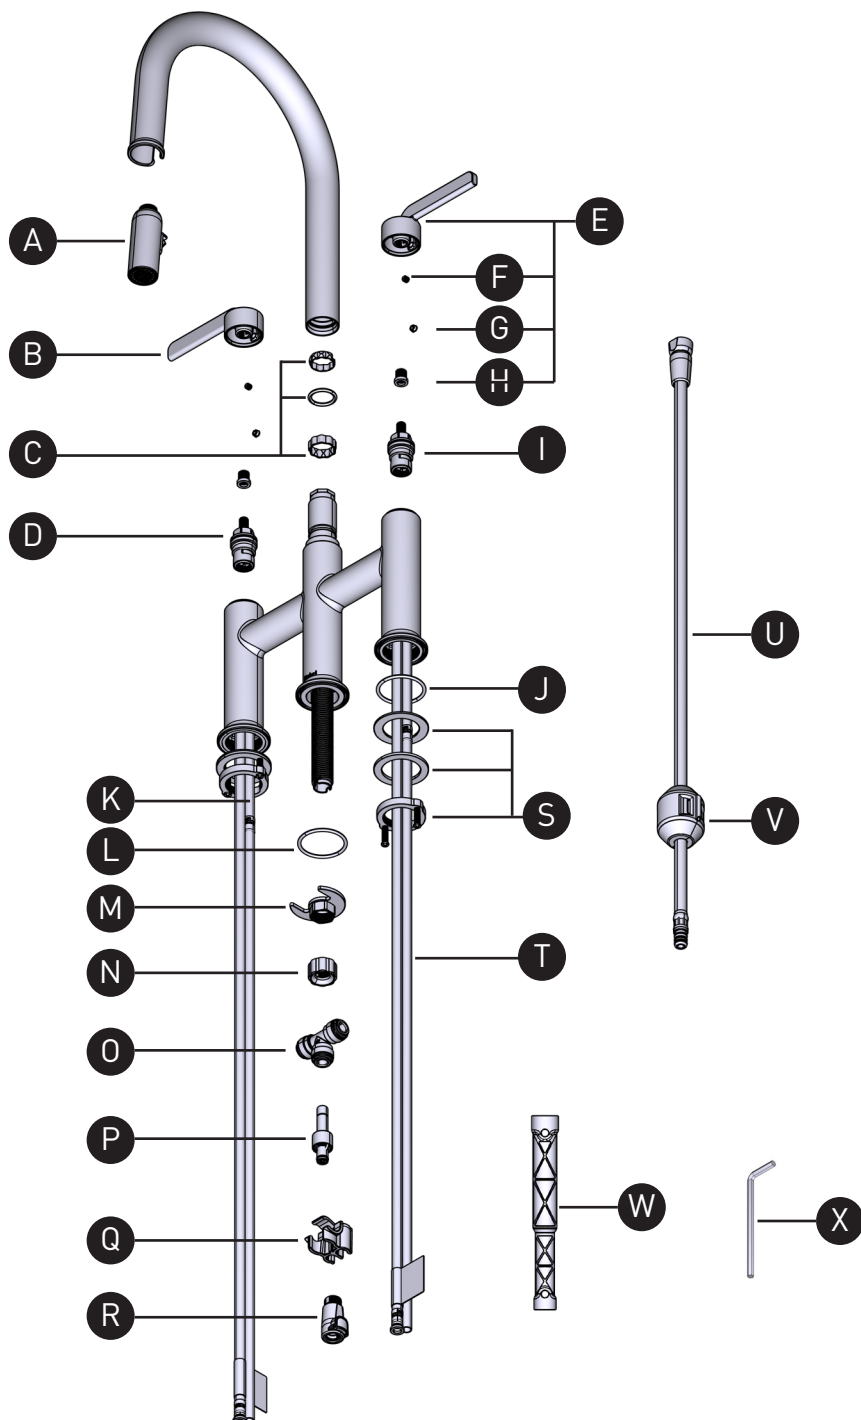

VEUILLEZ EFFECTUER VOTRE COMMANDE
PAR NO DE RÉFÉRENCE

ILLUSTRATIONS DES PIÈCES

AU400 AUTHENTICA

Robinet de cuisine avec douchette

ID	Référence du kit	Finition
A	4381	N/A
*B	219456	Voir ci-dessous
C	7489	N/A
D	401-079	N/A
*E	219457	Voir ci-dessous
F	152-050	N/A
*G	003-030	Voir ci-dessous
H	306-266	N/A
I	401-080	N/A
J	225-400	N/A
K	7-040 (x2)	N/A
L	225-400	N/A
M	7462	N/A
N	330-285	N/A
O	7328	N/A
P	306-140	N/A
Q	390-640	N/A
R	7443	N/A
S	7472(x2)	N/A
T	7108(x2)	N/A
U	7200	N/A
V	9528	N/A
W	500-009	N/A
X	505-025	N/A

*Finition déterminée par le Suffixe

Finition	Description
BK	Noir
C	Chrome poli
SF	Or doux (PVS)
SS	Acier inoxydable (PVS)

Si vous souhaitez obtenir de l'information supplémentaire à propos de la garantie ou de tout autre élément, communiquez avec :

U.S.A.
houseofrohl.com/support
1-800-777-9762

QUEBEC / MARITIMES / WESTERN CANADA
QUÉBEC / MARITIMES / OUEST CANADIEN
QUEBEC / MARITIMOS / CANADA OCCIDENTAL
houseofrohl.ca/support
1-866-473-8442

ONTARIO
houseofrohl.ca/support
1-800-287-5354

Riobel

PERRIN & ROWE
LONDON

victoria ⊕ albert®

ROHL