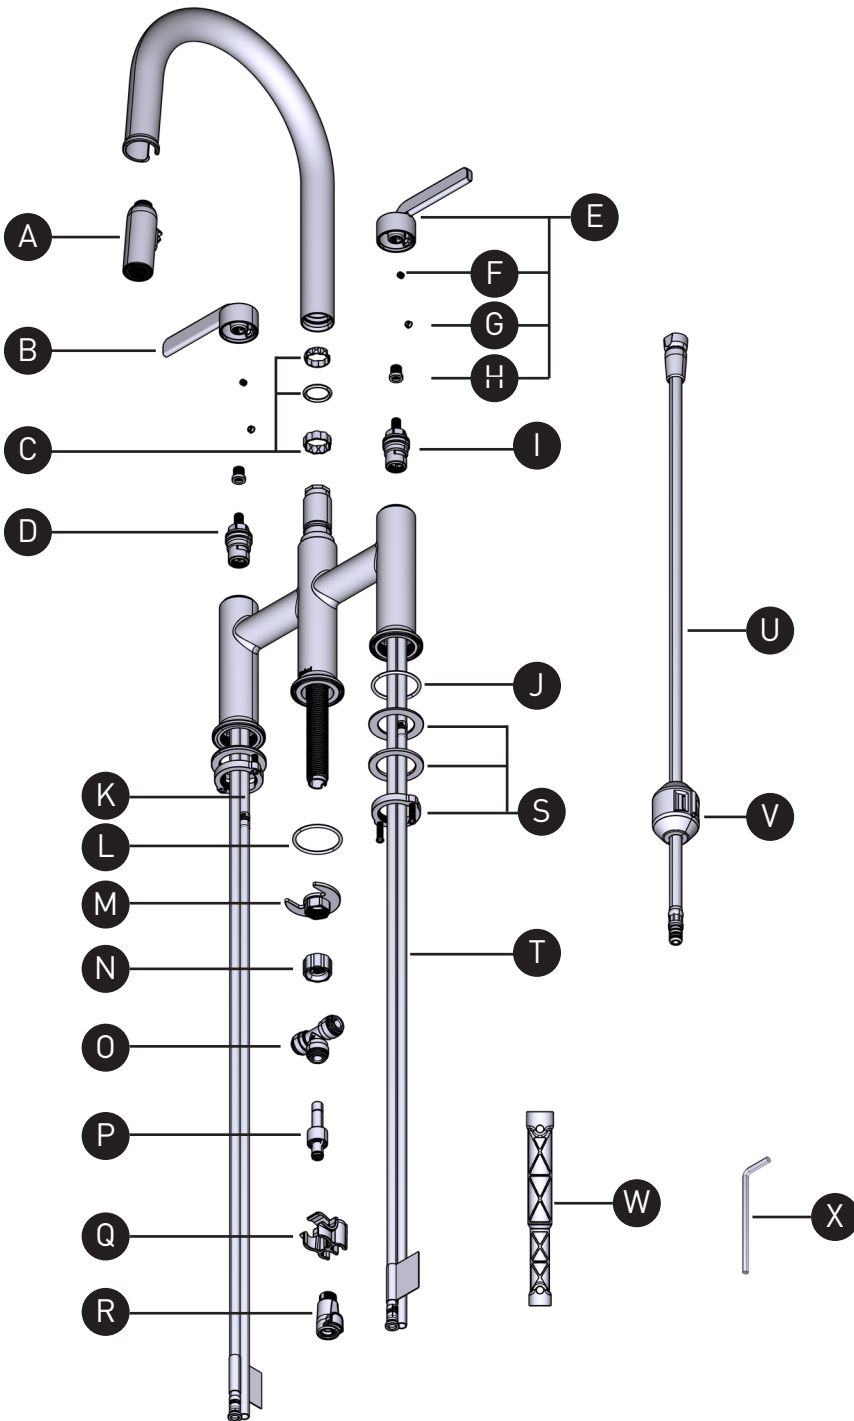

ORDER BY PART NUMBER

## ILLUSTRATED PARTS

### AU400 AUTHENTICA

Kitchen Faucet with Spray

| ID | Kit Number | Finish    |
|----|------------|-----------|
| A  | 4381       | N/A       |
| *B | 219456     | See below |
| C  | 7489       | N/A       |
| D  | 401-079    | N/A       |
| *E | 219457     | See below |
| F  | 152-050    | N/A       |
| *G | 003-030    | See below |
| H  | 306-266    | N/A       |
| I  | 401-080    | N/A       |
| J  | 225-400    | N/A       |
| K  | 7-040 (x2) | N/A       |
| L  | 225-400    | N/A       |
| M  | 7462       | N/A       |
| N  | 330-285    | N/A       |
| O  | 7328       | N/A       |
| P  | 306-140    | N/A       |
| Q  | 390-640    | N/A       |
| R  | 7443       | N/A       |
| S  | 7472(x2)   | N/A       |
| T  | 7108(x2)   | N/A       |
| U  | 7200       | N/A       |
| V  | 9528       | N/A       |
| W  | 500-009    | N/A       |
| X  | 505-025    | N/A       |