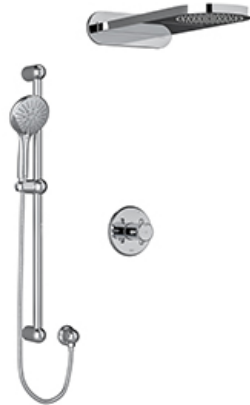

KIT#2745RT+-EX

Specifications

Composition

- TRT45+C - 3-way Type T/P coaxial valve trim
- R45-EX - 3-way Type T/P coaxial valve rough without cartridge EXPANSION PEX
- 6006C - Hand shower rail
- 406C - Rain and cascade shower head
- 747C - Elbow supply