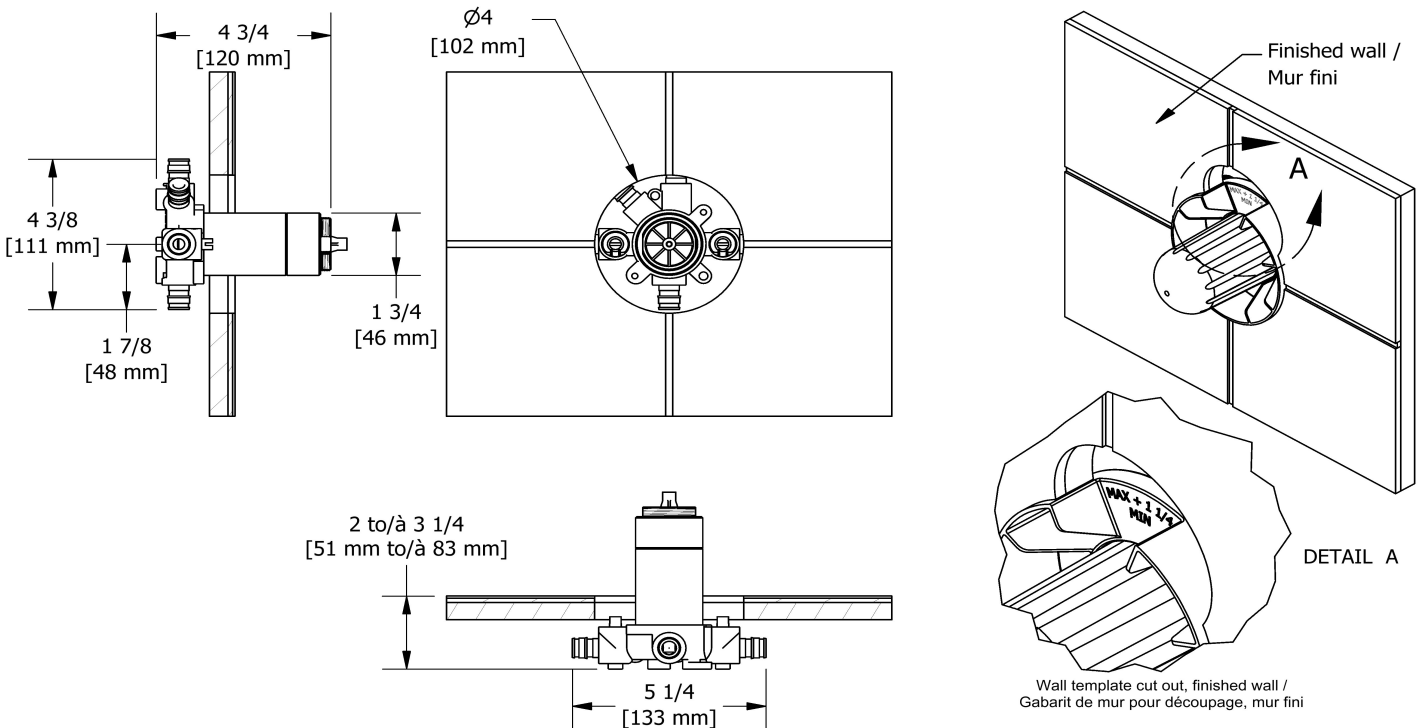

Sizes, models and finishes may differ from thoses presented.

Warranty

This **Riobel Inc.** product you have purchased carries a Limited Lifetime Warranty on the chrome, PVD finish, blacks and all working parts and is guaranteed from the initial purchase date against all manufacturing defects. All other finishes, including plastic components, are guaranteed for one year. All electric and/or electronic parts are covered by a 5-year limited warranty.

Customer Service

Ontario, West Canada : 888-287-5354 Quebec, Maritimes, United States : 866-473-8442