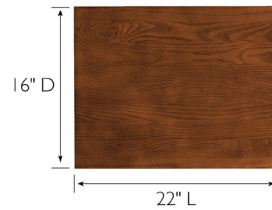

Mission Side Table with Drawer, 2-Pack  
Russet

**SPECIFICATIONS**

<b>MATERIAL CONSTRUCTION:</b>	Wood
<b>ASSEMBLY REQUIRED:</b>	Yes
<b>TOOLS NEEDED FOR ASSEMBLY:</b>	Allen Wrench
<b>ASSEMBLED DIMENSIONS:</b>	28" H x 22" L x 16" W
<b>ASSEMBLED WEIGHT:</b>	31 lbs.
<b>SHELF CLEARANCE:</b>	15.75"
<b>SHELF STYLE:</b>	Fixed Shelf
<b>ADJUSTABLE SHELVES:</b>	No
<b>TOP MATERIAL:</b>	Solid Wood
<b>SIDES MATERIAL:</b>	Solid Ash & MDF
<b>LEG MATERIAL:</b>	US Ash
<b>FINISH TYPE:</b>	Stained

<b>DRAWER DIMENSIONS:</b>	5" H x 14.5" W x 12.25" D
<b>DRAWER CONSTRUCTION:</b>	Dove Tail
<b>DRAWER BOX MATERIAL:</b>	MDF w/ Oak veneer
<b>DRAWER FACE MATERIAL:</b>	Solid Ash
<b>AC/USB PORT:</b>	No

<b>WARRANTY:</b>	1-Year limited warranty
<b>TITLE VI COMPLIANT:</b>	Yes
<b>PROP 65 HARMFUL MATERIAL:</b>	Wood Dust