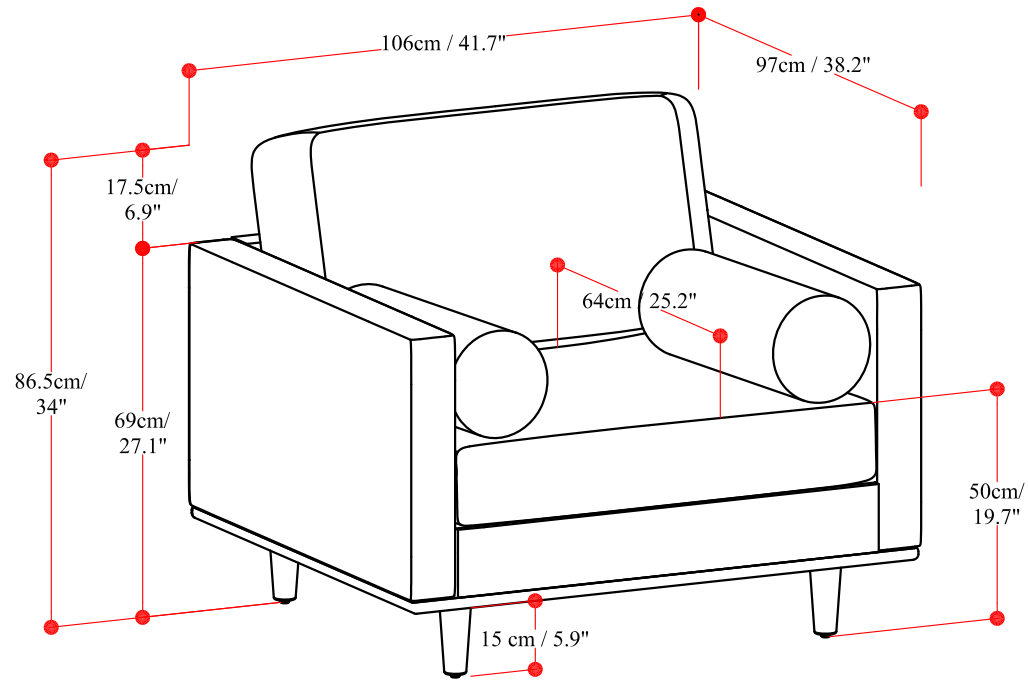

# Morrison ArmChair Mid Century Genuine Leather Sofa

Net Weight : 101.4 ( lb )