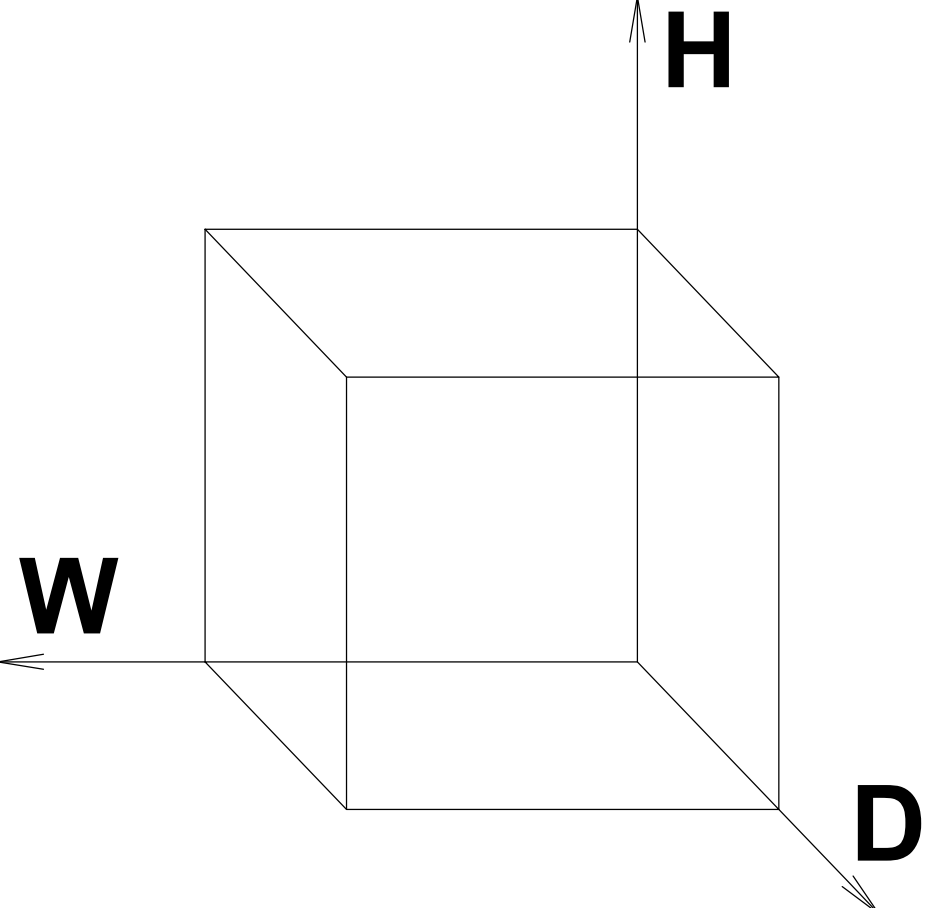

Abba 36W Square Lift top Coffee Table

Net Weight: 78.70 lbs / 35.70 Kg