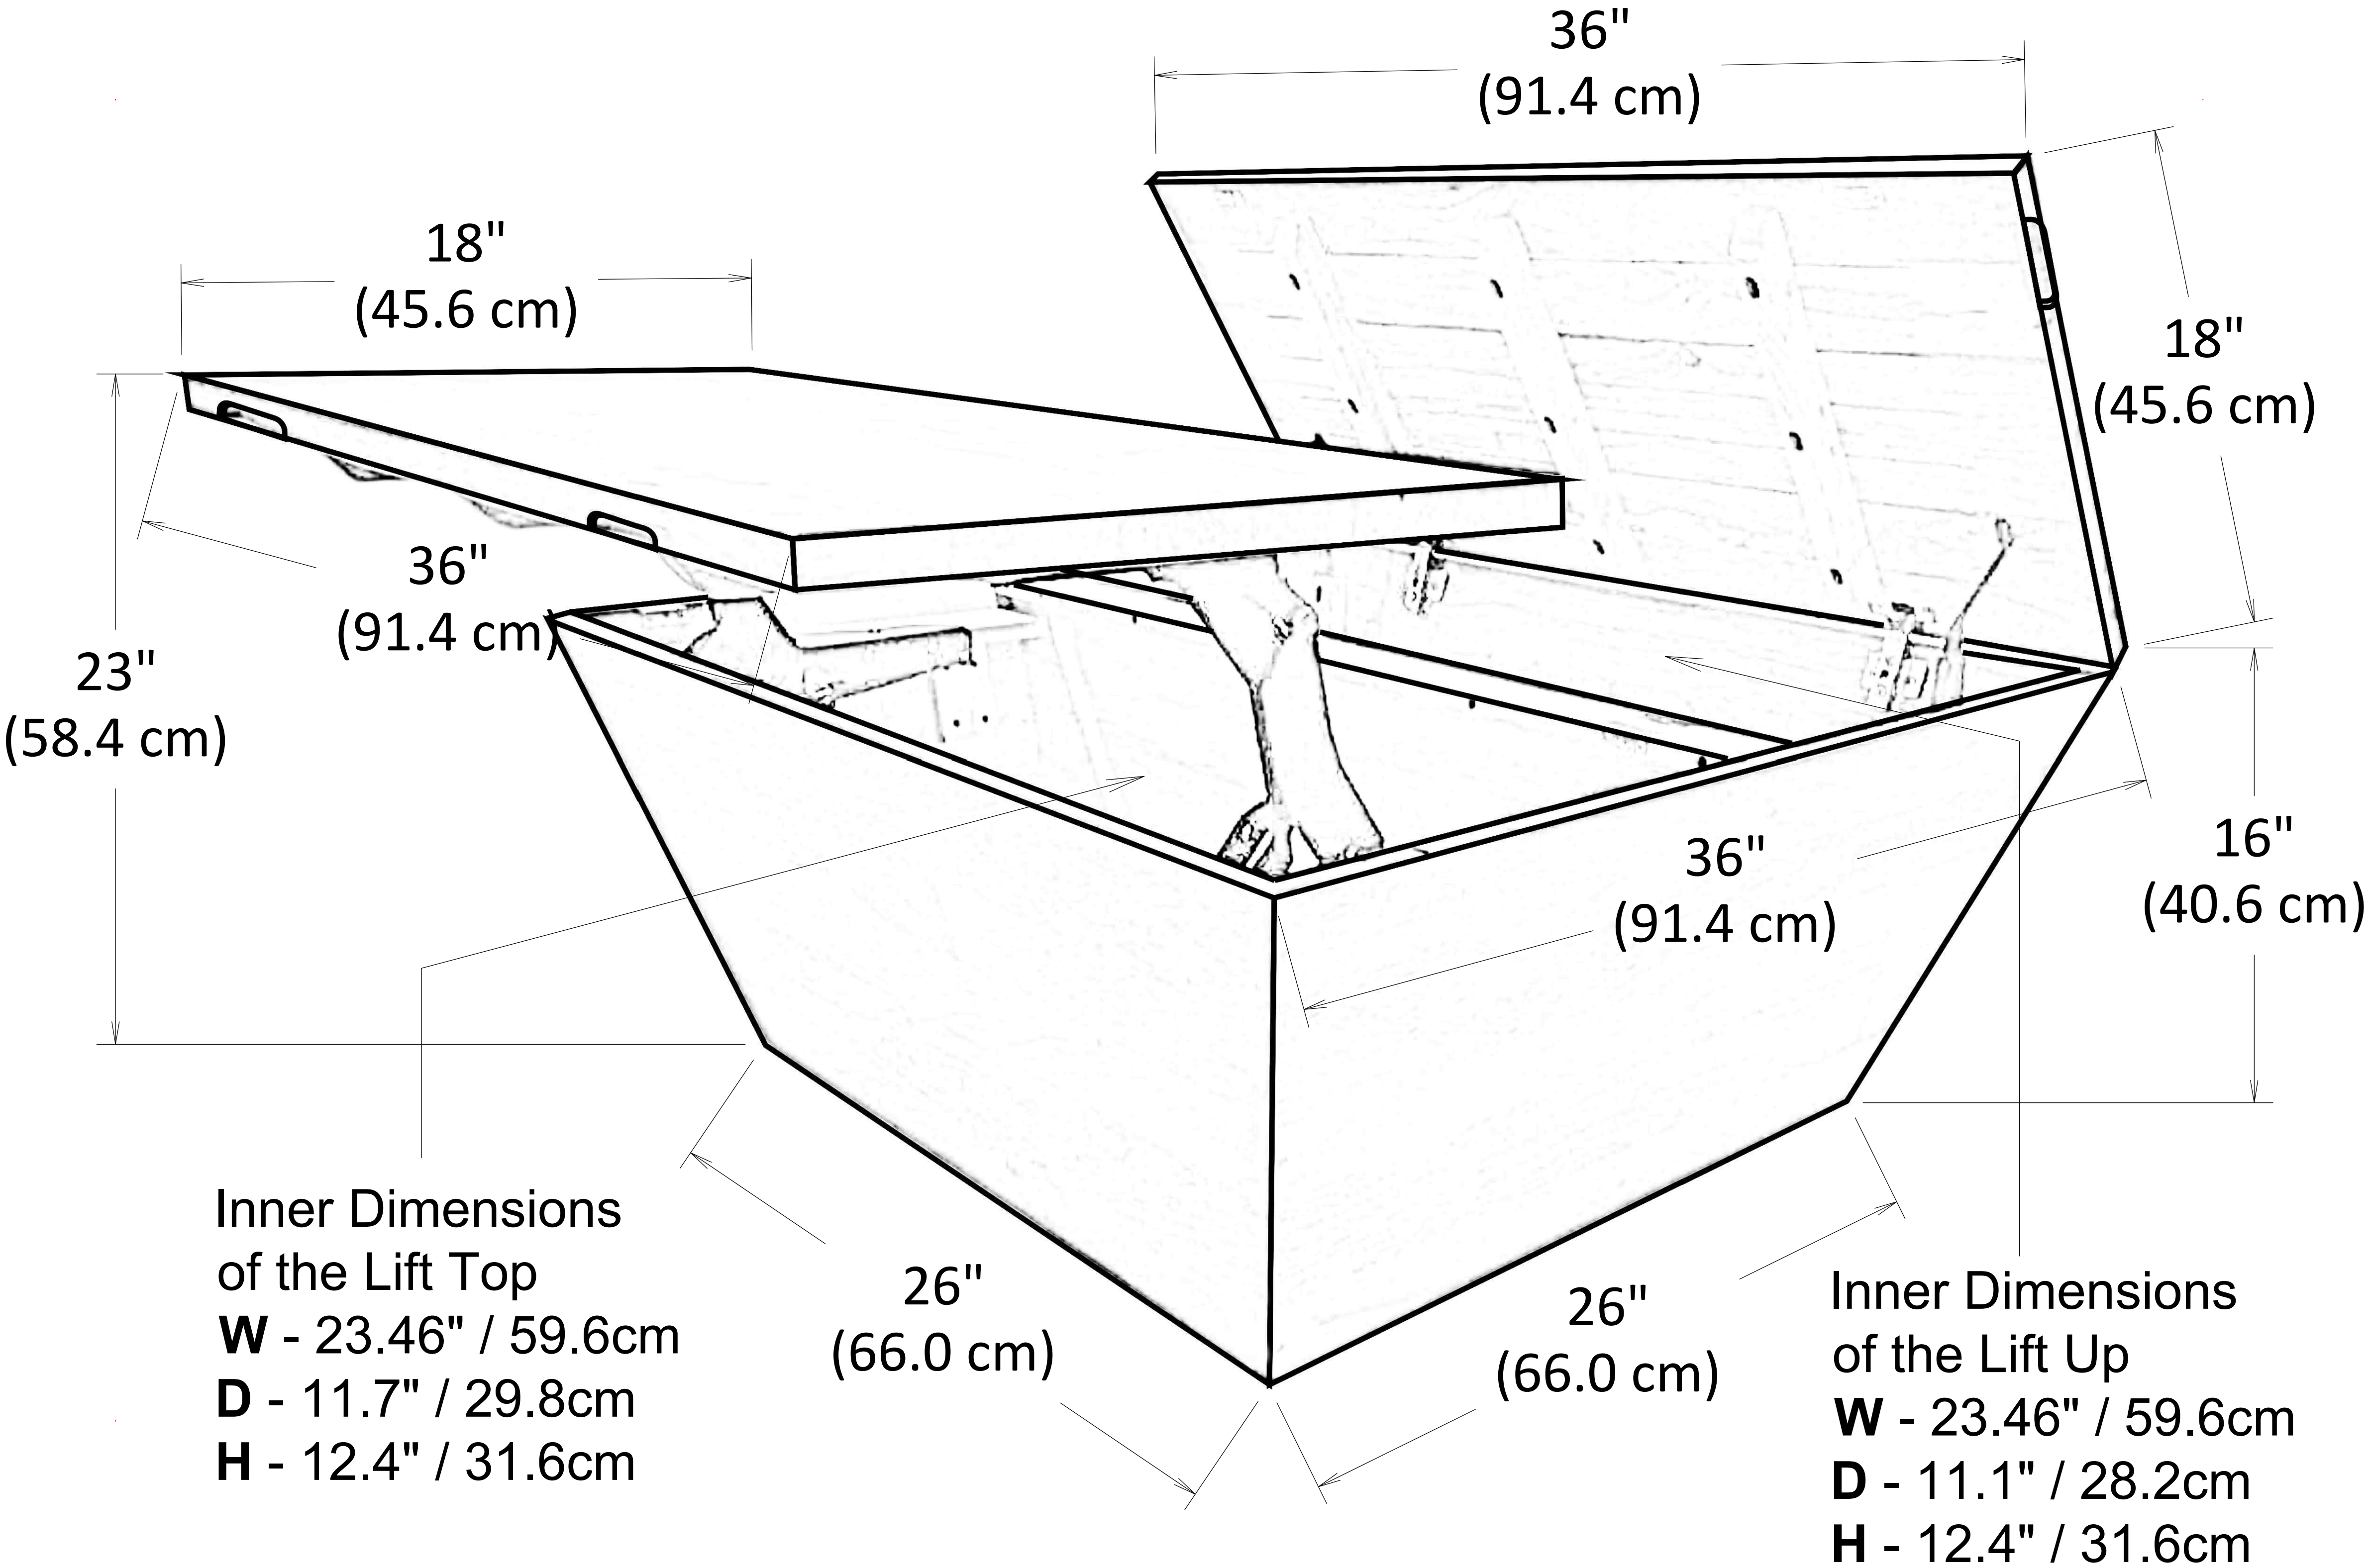

Abba 36W Square Lift top Coffee Table

Net Weight: 78.70 lbs / 35.70 Kg