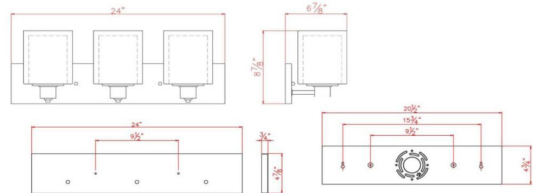

Oslo with Wide Backplate 3-Light Vanity Light

Satin Nickel

SPECIFICATIONS

MOUNTING:	Wall Mount	LED BRIGHTNESS (LUMENS):	N/A
SLOPED CEILING ADAPTABLE:	No	LED COLOR CORRELATED TEMPERATURE (CCT):	N/A
LAMP TYPE 1:	Maximum 60W Medium Base Bulb	LED COLOR RENDERING INDEX (CRI):	N/A
BULB INCLUDED:	No	LED EFFICACY:	N/A
WATTS PER BULB:	60W	LED AVERAGE RATED LIFE:	N/A
TOTAL WATTAGE:	180W	ENERGY EFFICIENT:	No
DIMMABLE:	Yes	LIGHTING AMPS:	N/A
MATERIAL CONSTRUCTION:	Steel	VOLTAGE:	120V
ASSEMBLED DIMENSIONS:	8.88" H x 24" L x 6.88" D		
WEIGHT:	7.70 lbs.		
BACKPLATE DIMENSIONS:	N/A		
CANOPY/PLATE DIMENSIONS:	N/A		
GLASS/SHADE DIMENSIONS:	6.5" H x 5.5" L x 5.5" D		
GLASS/SHADE MATERIAL:	Glass		
GLASS/SHADE TYPE:	Frosted		
GLASS/SHADE COLOR:	Clear		