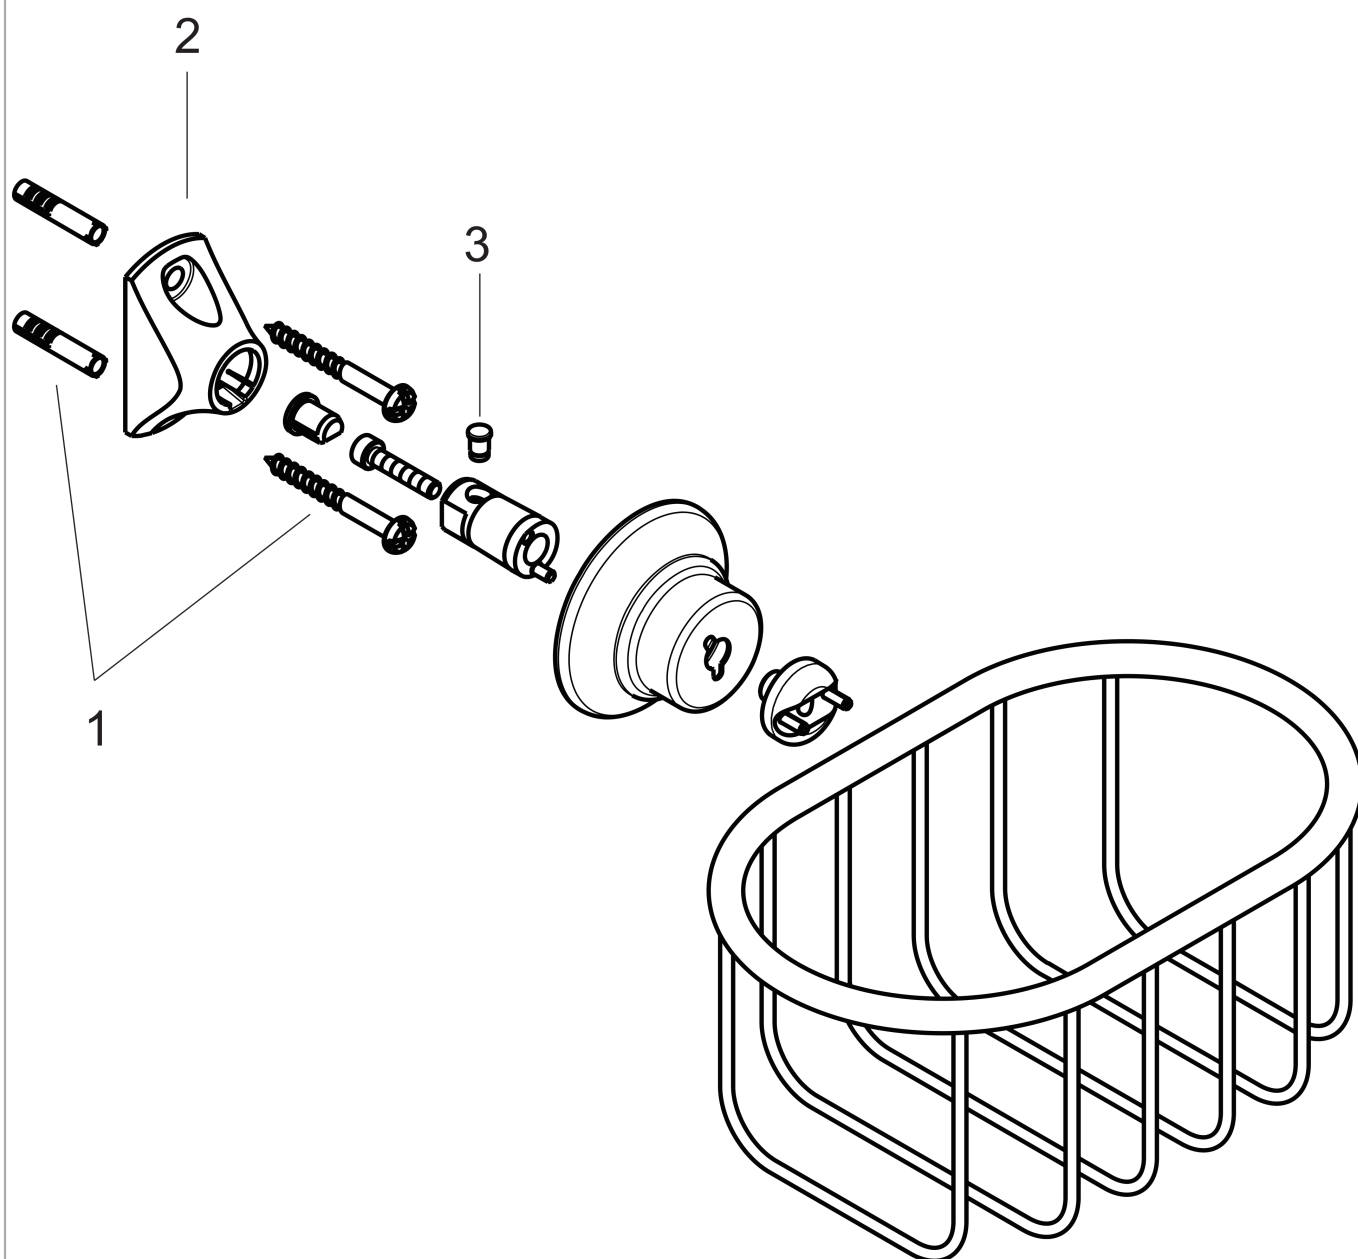

**AXOR Montreux
Shower Basket 160/101**

Finishes : **chrome** Part no. : **42065000**

Description

Features

- Metal
- Wall-mounted

Product image

Scale drawing

AXOR Montreux
Shower Basket 160/101
Finishes : **chrome** Part no. : **42065000**

Exploded drawing

Year of production: >05/06

AXOR Montreux
Shower Basket 160/101
 Finishes : **chrome** Part no. : **42065000**

Spare parts list

Year of production: >05/06

Pos.	Description	Part no.	PC	PU
1	mounting set	40915000	0	1
2	support element	96341000	0	1
3	pin	97546000	0	1