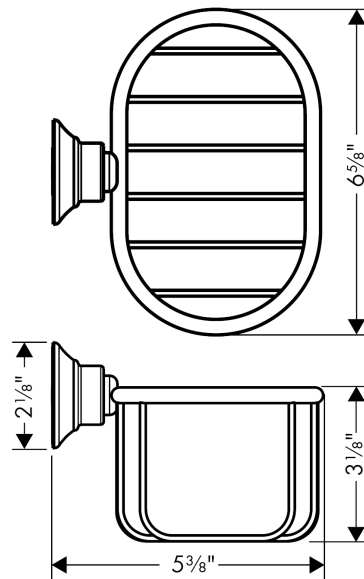

**AXOR Montreux
Shower Basket 160/101**

Finishes : **chrome** Part no. : **42065000**

Description

Features

- Metal
- Wall-mounted

Product image

Scale drawing

AXOR Montreux
Shower Basket 160/101
Finishes : **chrome** Part no. : **42065000**

Exploded drawing

Year of production: >05/06

AXOR Montreux
Shower Basket 160/101
 Finishes : **chrome** Part no. : **42065000**

Spare parts list

Year of production: >05/06

Pos.	Description	Part no.	PC	PU
1	mounting set	40915000	0	1
2	support element	96341000	0	1
3	pin	97546000	0	1