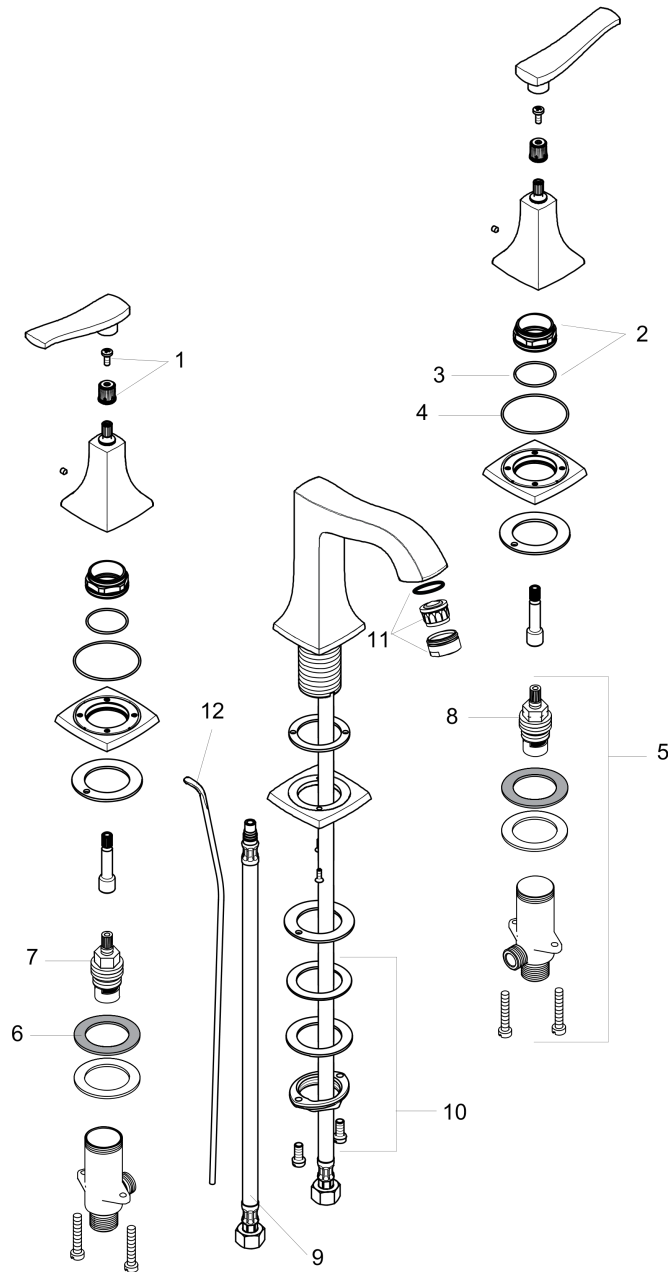

Metropol Classic
Widespread Faucet 160 with Lever Handles and Pop-Up Drain, 1.2 GPM
 Finishes : brushed nickel Part no. : 31331821

Exploded drawing

Year of production: >01/18

Metropol Classic
Widespread Faucet 160 with Lever Handles and Pop-Up Drain, 1.2 GPM
 Finishes : **brushed nickel** Part no. : **31331821**

Spare parts list

Year of production: >01/18

Pos.	Description	Part no.	Price	PU
1	handle fixing set	98932000	-	1
2	nut	92825000	-	1
3	O-ring 29x1,5	92738000	-	1
4	O-ring 48x1,5	92159000	-	1
5	stop valve cpl.	97357001	-	1
6	lever collar	97548000	-	1
7	shut off unit right closing	94009000	-	1
8	shut off unit left closing	94008000	-	1
9	connection hose 18½" M8x0,75 3/8"	96321001	-	1
10	fixing set (Ø 32)	13961000	-	1
11	aerator M24x1 (4,5 l/min)	92877820	-	1
12	pull rod	96657820	-	1
a	pop up waste	88509820	-	1
b	spout cpl.	92820820	-	1