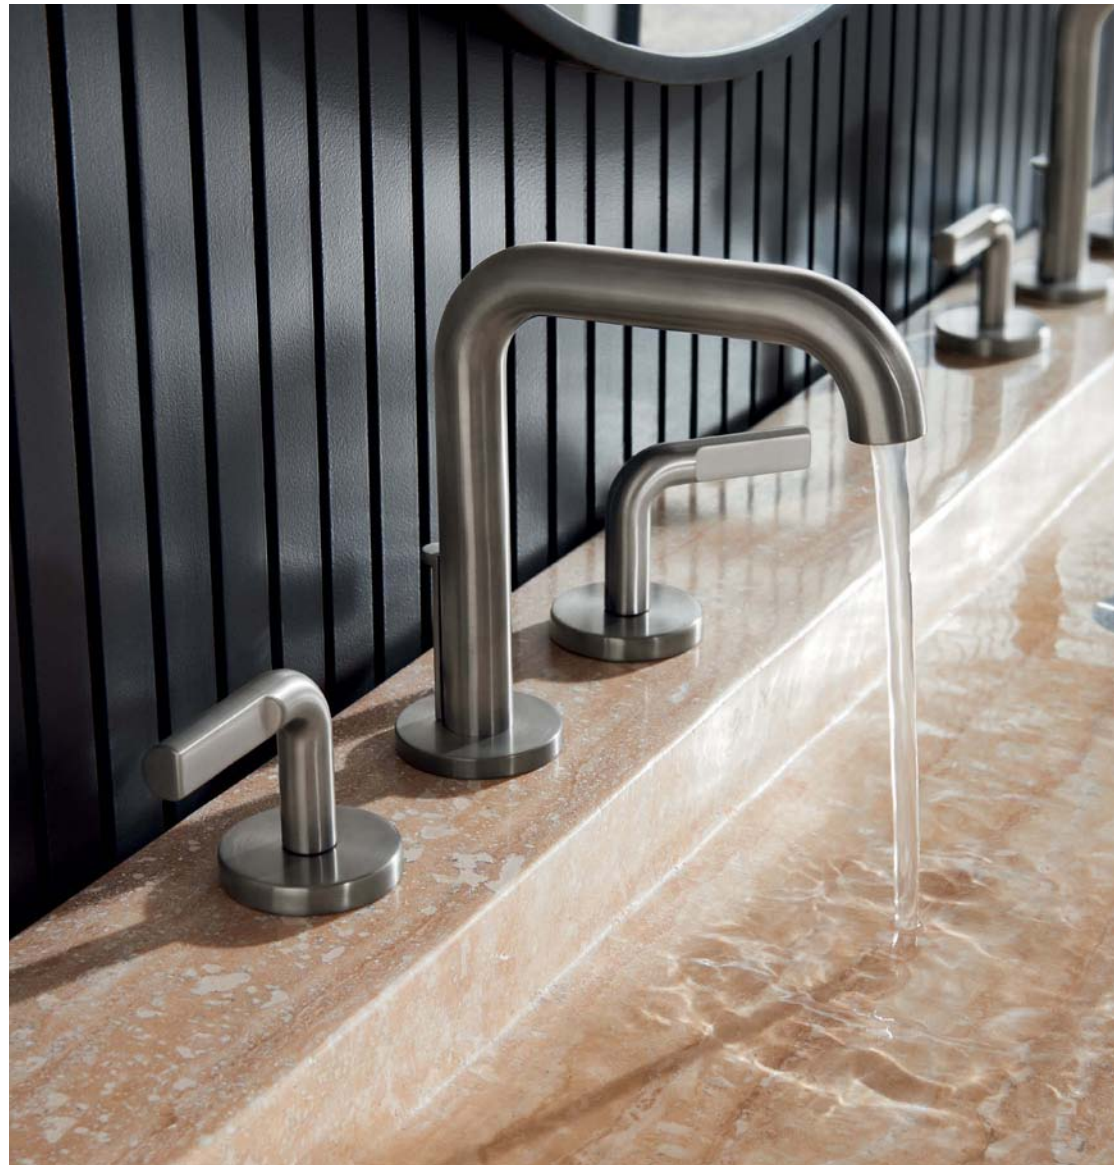

Available Finishes

POLISHED
CHROME
(PC)

BRILLIANCE®
POLISHED
NICKEL (PN)

BRILLIANCE®
LUXE NICKEL®
(NK)

BRILLIANCE®
LUXE GOLD®
(GL)

BRILLIANCE®
LUXE STEEL®
(SL)

POLISHED
CHROME /
WOOD (PCTK)

BRILLIANCE®
LUXE NICKEL® /
WOOD (NKTK)

8" Towel Bar with Knurling
694735

18" Towel Bar
691835
Available as 24" and 30"

Double Robe Hook
693535

Rotating Double Robe Hook
with Knurling
693537

Tissue Holder
695035

Universal Flush Lever
696335

Drawer Knob
699235