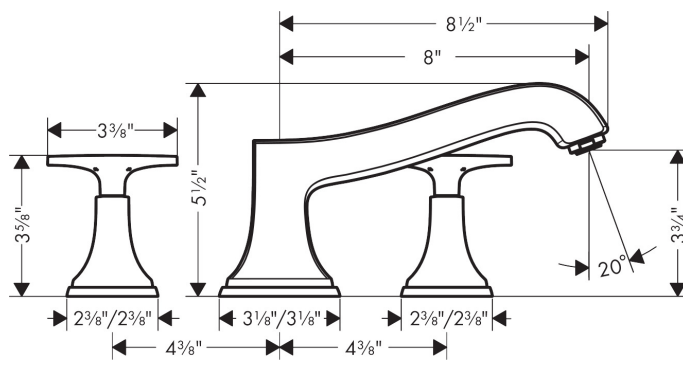

Brand	hansgrohe
Art. Name	Metropol Classic 3-Hole Roman Tub Set Trim with Cross Handles
Art. Nr.	31430671
Surface	matte black
Pos.	1

Product Picture

Drawing

Features

- Flow: 5.81 GPM (22 L/Min)
- 90° ceramic valves