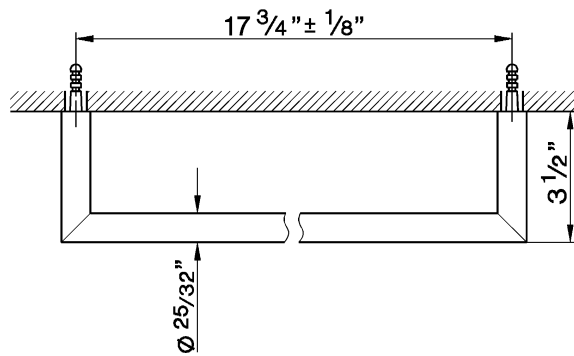

Wall Mount Single Towel Bar

Rohl Modern Collection

SY101 (18" Towel Bar)

SY102 (24" Towel Bar)

FEATURES

- Brass construction
- Includes mounting hardware

COLORS/FINISHES

- Polished Chrome
- Polished Nickel
- Satin Nickel

WARRANTY

- Limited lifetime

SY101

SY102