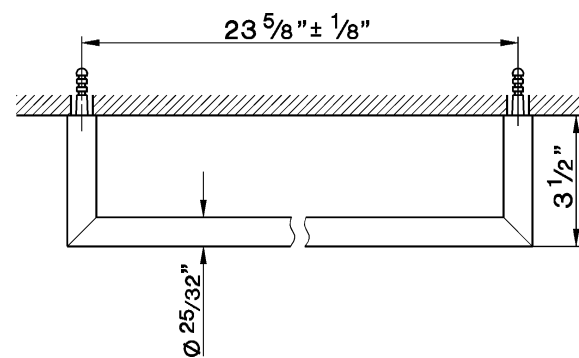

Wall Mount Single Towel Bar

Rohl Modern Collection

SY101 (18" Towel Bar)

SY102 (24" Towel Bar)

FEATURES

- Brass construction
- Includes mounting hardware

COLORS/FINISHES

- Polished Chrome
- Polished Nickel
- Satin Nickel

WARRANTY

- Limited lifetime

SY101

SY102