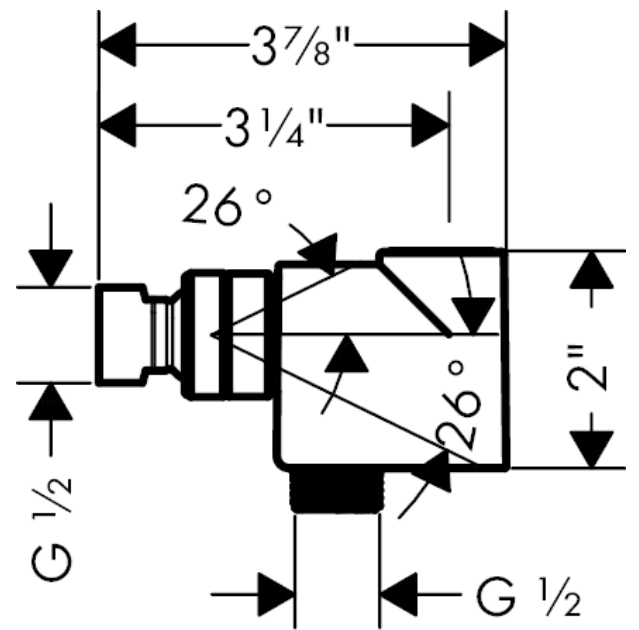

Showerarm Mount for Handshower

Finishes : **chrome** Part no. : **04580000**

Description

Features

- for all 1/2" hoses

Item details

List Price \$ 39.00

Compliance

Product image

Scale drawing

Showerarm Mount for Handshower

Finishes : **chrome** Part no. : **04580000**

Exploded drawing

Year of production: >03/18

Showerarm Mount for Handshower

Finishes : **chrome** Part no. : **04580000**

Spare parts list

Year of production: >03/18

Pos.	Description	Part no.	Price	PU
1	filter packing	88649000	-	1
2	lever collar	97536000	-	1
3	seal	97606000	-	1
4	set of non return valves DW 15	94074000	-	1
a	nut	97958000	-	1