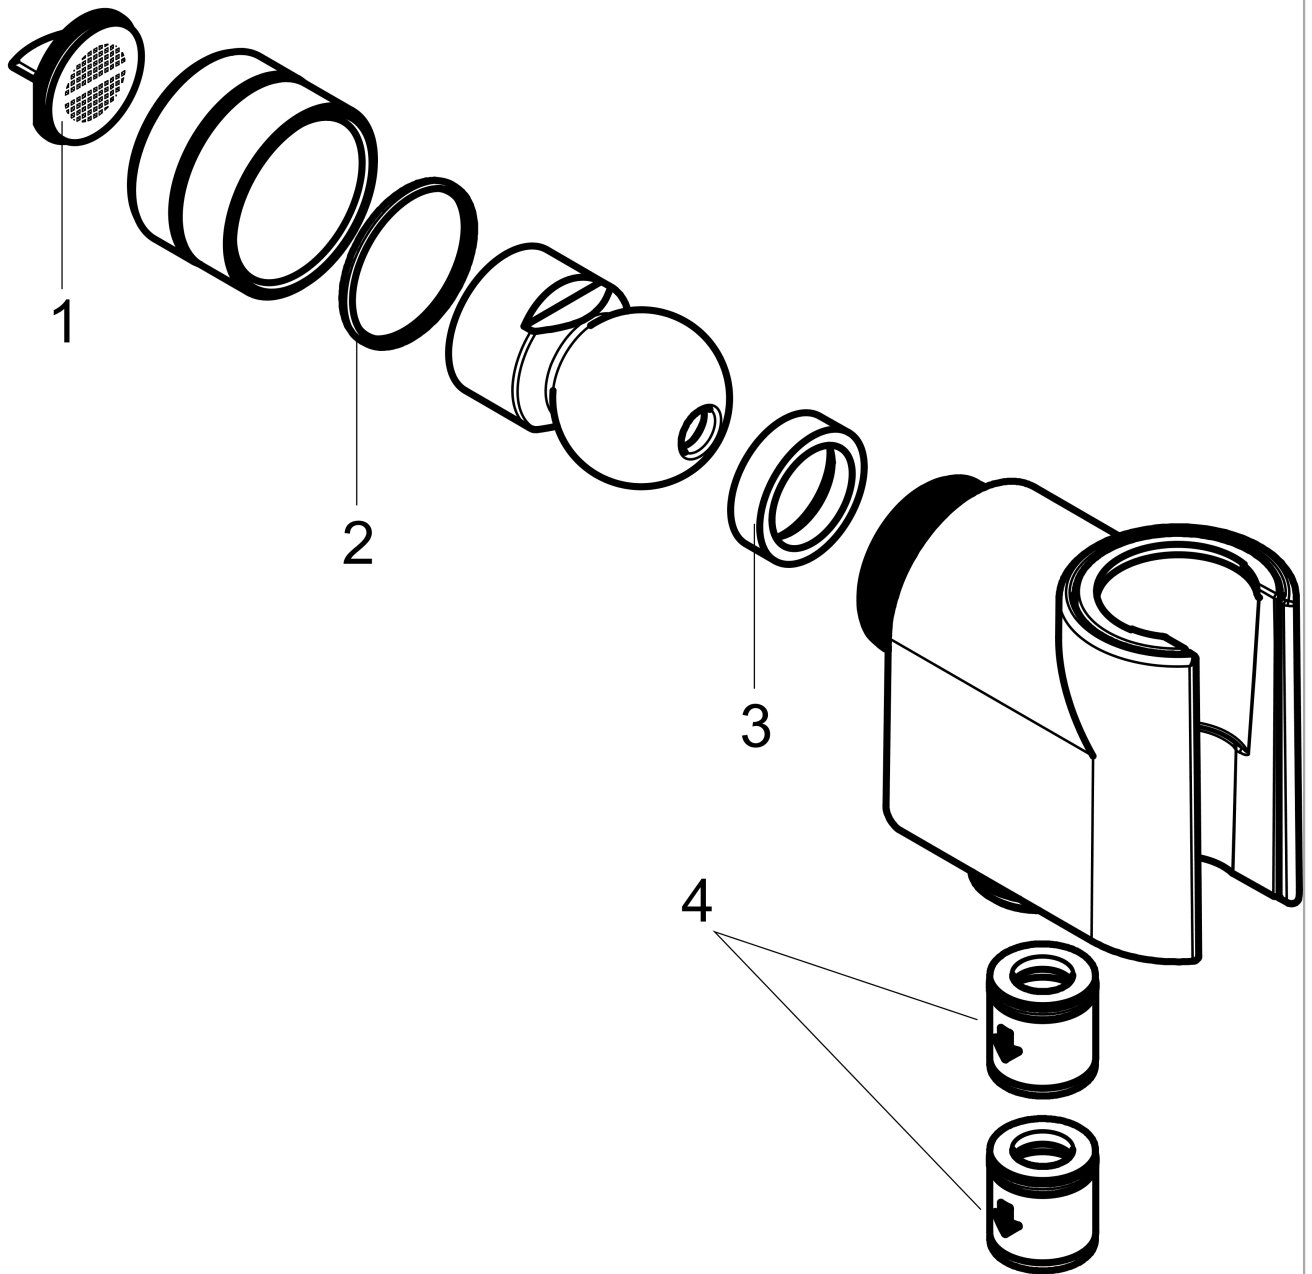

Showerarm Mount for Handshower

Finishes : **chrome** Part no. : **04580000**

Description

Features

- for all 1/2" hoses

Item details

List Price \$ 39.00

Compliance

Product image

Scale drawing

Showerarm Mount for Handshower

Finishes : **chrome** Part no. : **04580000**

Exploded drawing

Year of production: >03/18

Showerarm Mount for Handshower

Finishes : **chrome** Part no. : **04580000**

Spare parts list

Year of production: >03/18

Pos.	Description	Part no.	Price	PU
1	filter packing	88649000	-	1
2	lever collar	97536000	-	1
3	seal	97606000	-	1
4	set of non return valves DW 15	94074000	-	1
a	nut	97958000	-	1