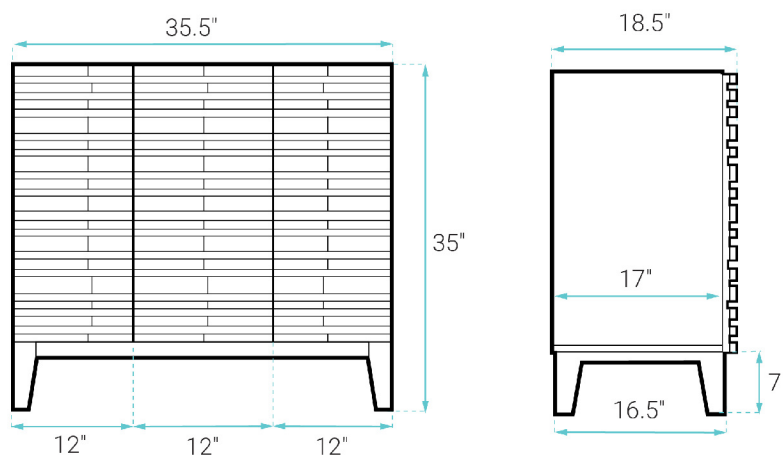

### FEATURES:

- Sleek, freestanding design
- Glazed ceramic, single sink
- Standard 1.75" drain hole
- Standard 1.38" faucet hole
- Chrome-finish overflow
- Wooden legs

### SPECIFICATIONS:

N.W: 91 lb.

W: 36.5" x D: 18.5" x H: 35.5"

Inner Sink: D: 10.5" x W: 19.5" x H: 5"