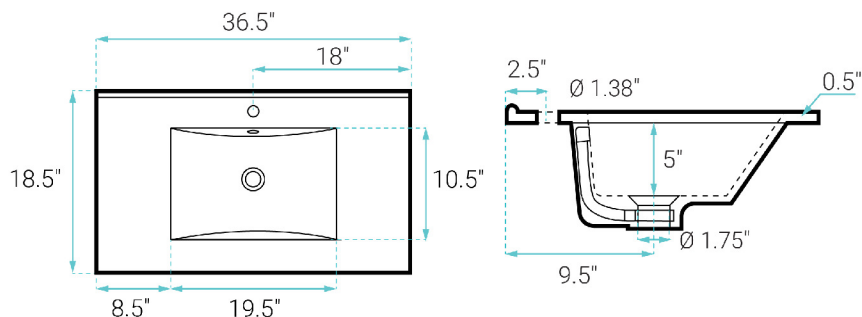

### FEATURES:

- Sleek, freestanding design
- Glazed ceramic, single sink
- Standard 1.75" drain hole
- Standard 1.38" faucet hole
- Chrome-finish overflow
- Wooden legs

### SPECIFICATIONS:

N.W: 91 lb.

W: 36.5" x D: 18.5" x H: 35.5"

Inner Sink: D: 10.5" x W: 19.5" x H: 5"