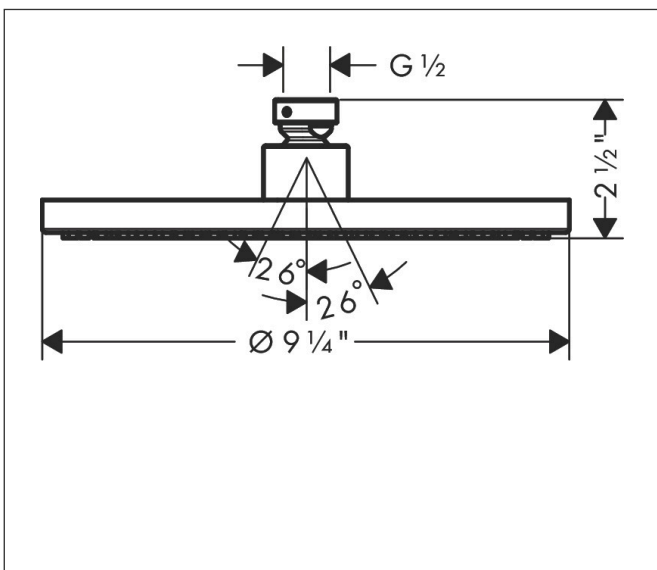

Brand	AXOR
Art. Name	AXOR Starck Showerhead 240 1-Jet, 1.75 GPM PowderRain
Art. Nr.	28614341
Surface	brushed black chrome
Pos.	1

Product Picture

Features

- Shower head size: 240 mm
- Spray modes: PowderRain
- 180 no-clog spray channels
- Spray face finish: Fully-finished matching spray face
- Flow: 1.75 GPM (6.6 L/Min)

Drawing

Technology

Spray Types