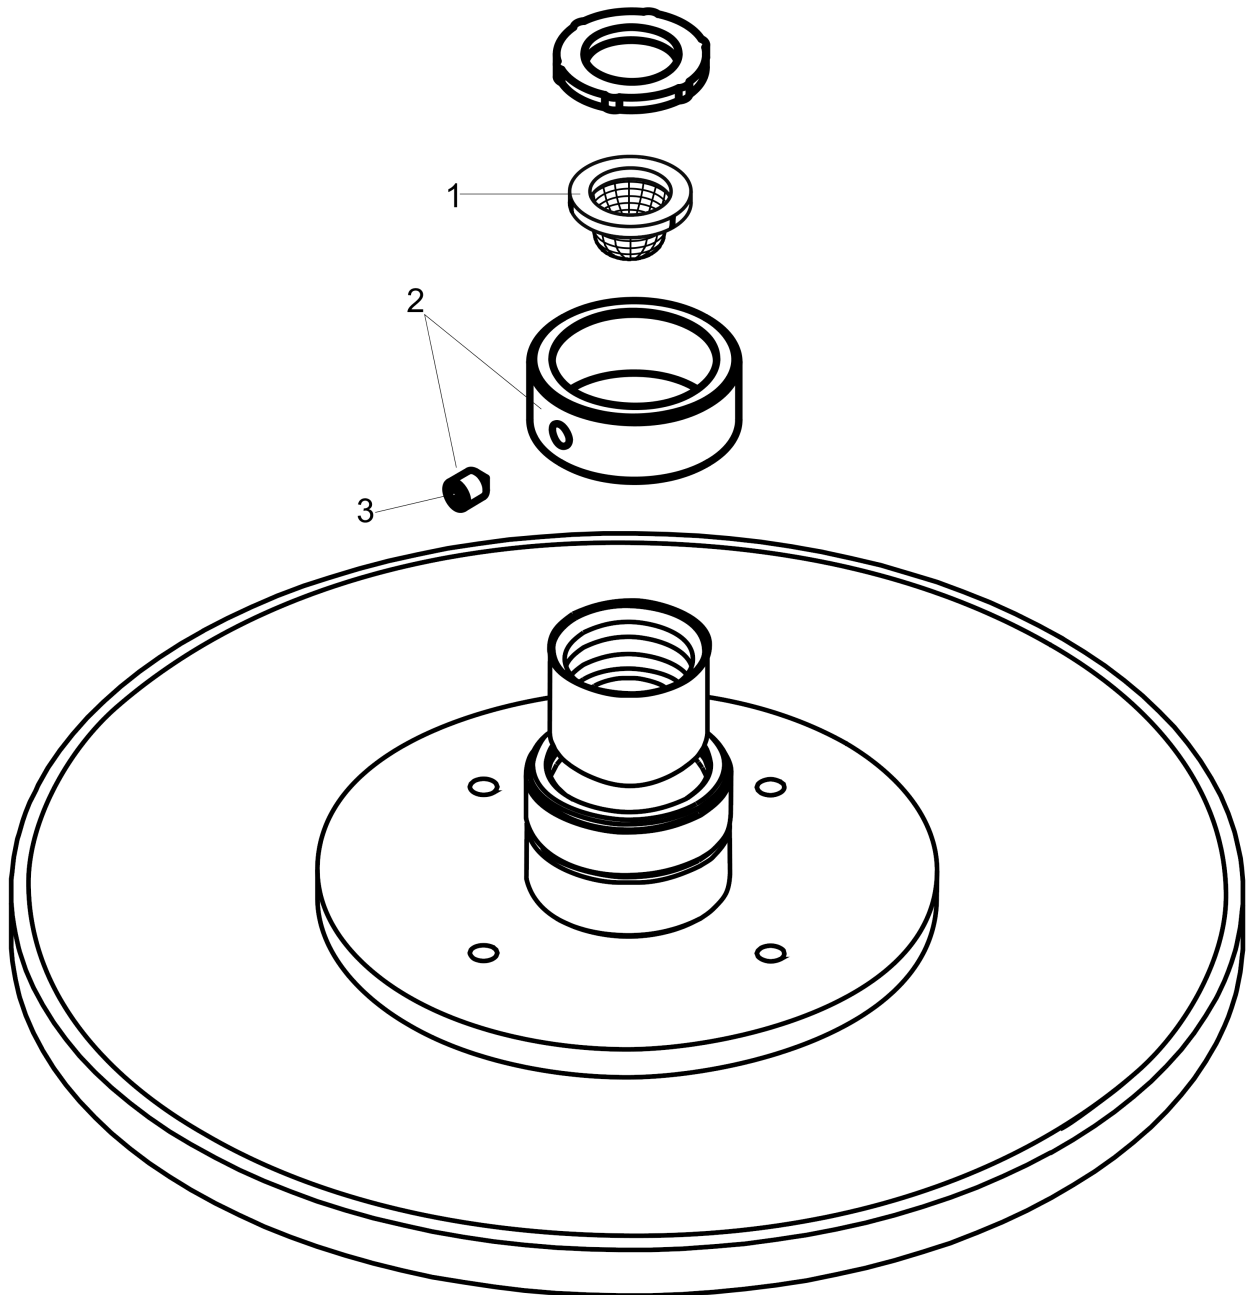

Raindance S
Showerhead 180 1-Jet PowderRain, 1.75 GPM
 Finishes : **chrome** Part no. : **27629001**

Description

Features

- Spray modes: PowderRain
- Flow: 1.75 GPM (6.6 L/Min)
- Fully-finished matching spray face

Item details

List Price \$ 515.00

Technology

Compliance

Product image

Scale drawing

Raindance S
Showerhead 180 1-Jet PowderRain, 1.75 GPM
Finishes : **chrome** Part no. : **27629001**

Exploded drawing

Year of production: >08/18

Raindance S
Showerhead 180 1-Jet PowderRain, 1.75 GPM
 Finishes : **chrome** Part no. : **27629001**

Spare parts list

Year of production: >08/18

Pos.	Description	Part no.	Price	PU
1	filter	92672000	-	1
2	lock washer	98942000	-	1
3	hollow set screw M4x6	97767000	-	1