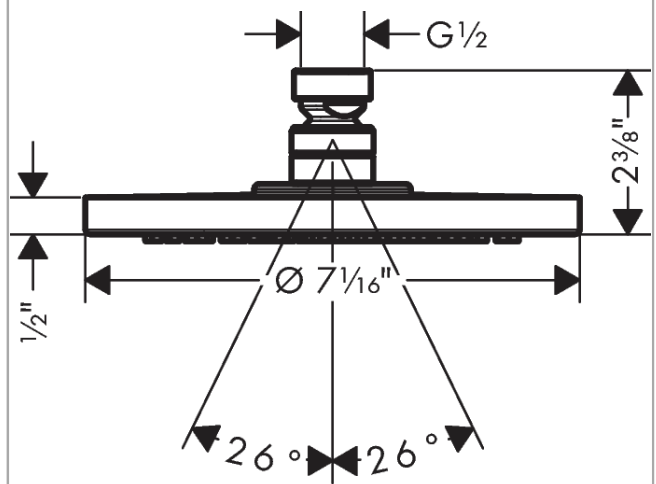

Raindance S
Showerhead 180 1-Jet PowderRain, 1.75 GPM
 Finishes : **chrome** Part no. : **27629001**

Description

Features

- Spray modes: PowderRain
- Flow: 1.75 GPM (6.6 L/Min)
- Fully-finished matching spray face

Item details

List Price \$ 515.00

Technology

Compliance

Product image

Scale drawing

Raindance S
Showerhead 180 1-Jet PowderRain, 1.75 GPM
Finishes : **chrome** Part no. : **27629001**

Exploded drawing

Year of production: >08/18

Raindance S
Showerhead 180 1-Jet PowderRain, 1.75 GPM
 Finishes : **chrome** Part no. : **27629001**

Spare parts list

Year of production: >08/18

Pos.	Description	Part no.	Price	PU
1	filter	92672000	-	1
2	lock washer	98942000	-	1
3	hollow set screw M4x6	97767000	-	1