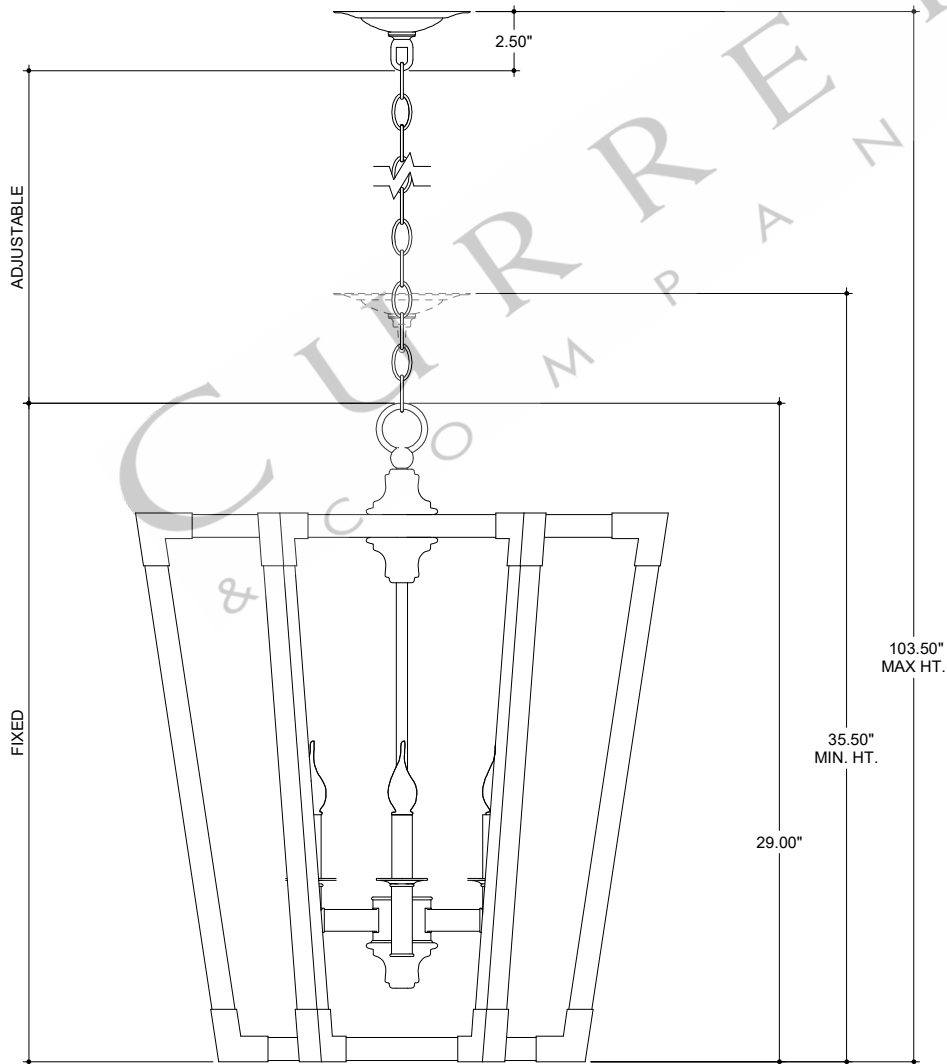

23.50" DIA. BODY  
6.00" DIA. CANOPY  
1.00" W X 4.25" L  
CROSS BAR

TOP VIEW

CANOPY DETAIL

FRONT VIEW

9000-1112

ALL WORK © 2023 CURREY & COMPANY