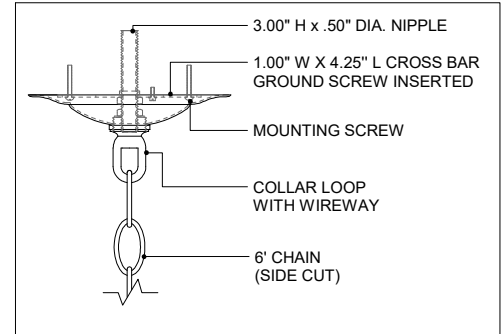

23.50" DIA. BODY  
6.00" DIA. CANOPY  
1.00" W X 4.25" L  
CROSS BAR

TOP VIEW

CANOPY DETAIL

FRONT VIEW

9000-1112

ALL WORK © 2023 CURREY & COMPANY