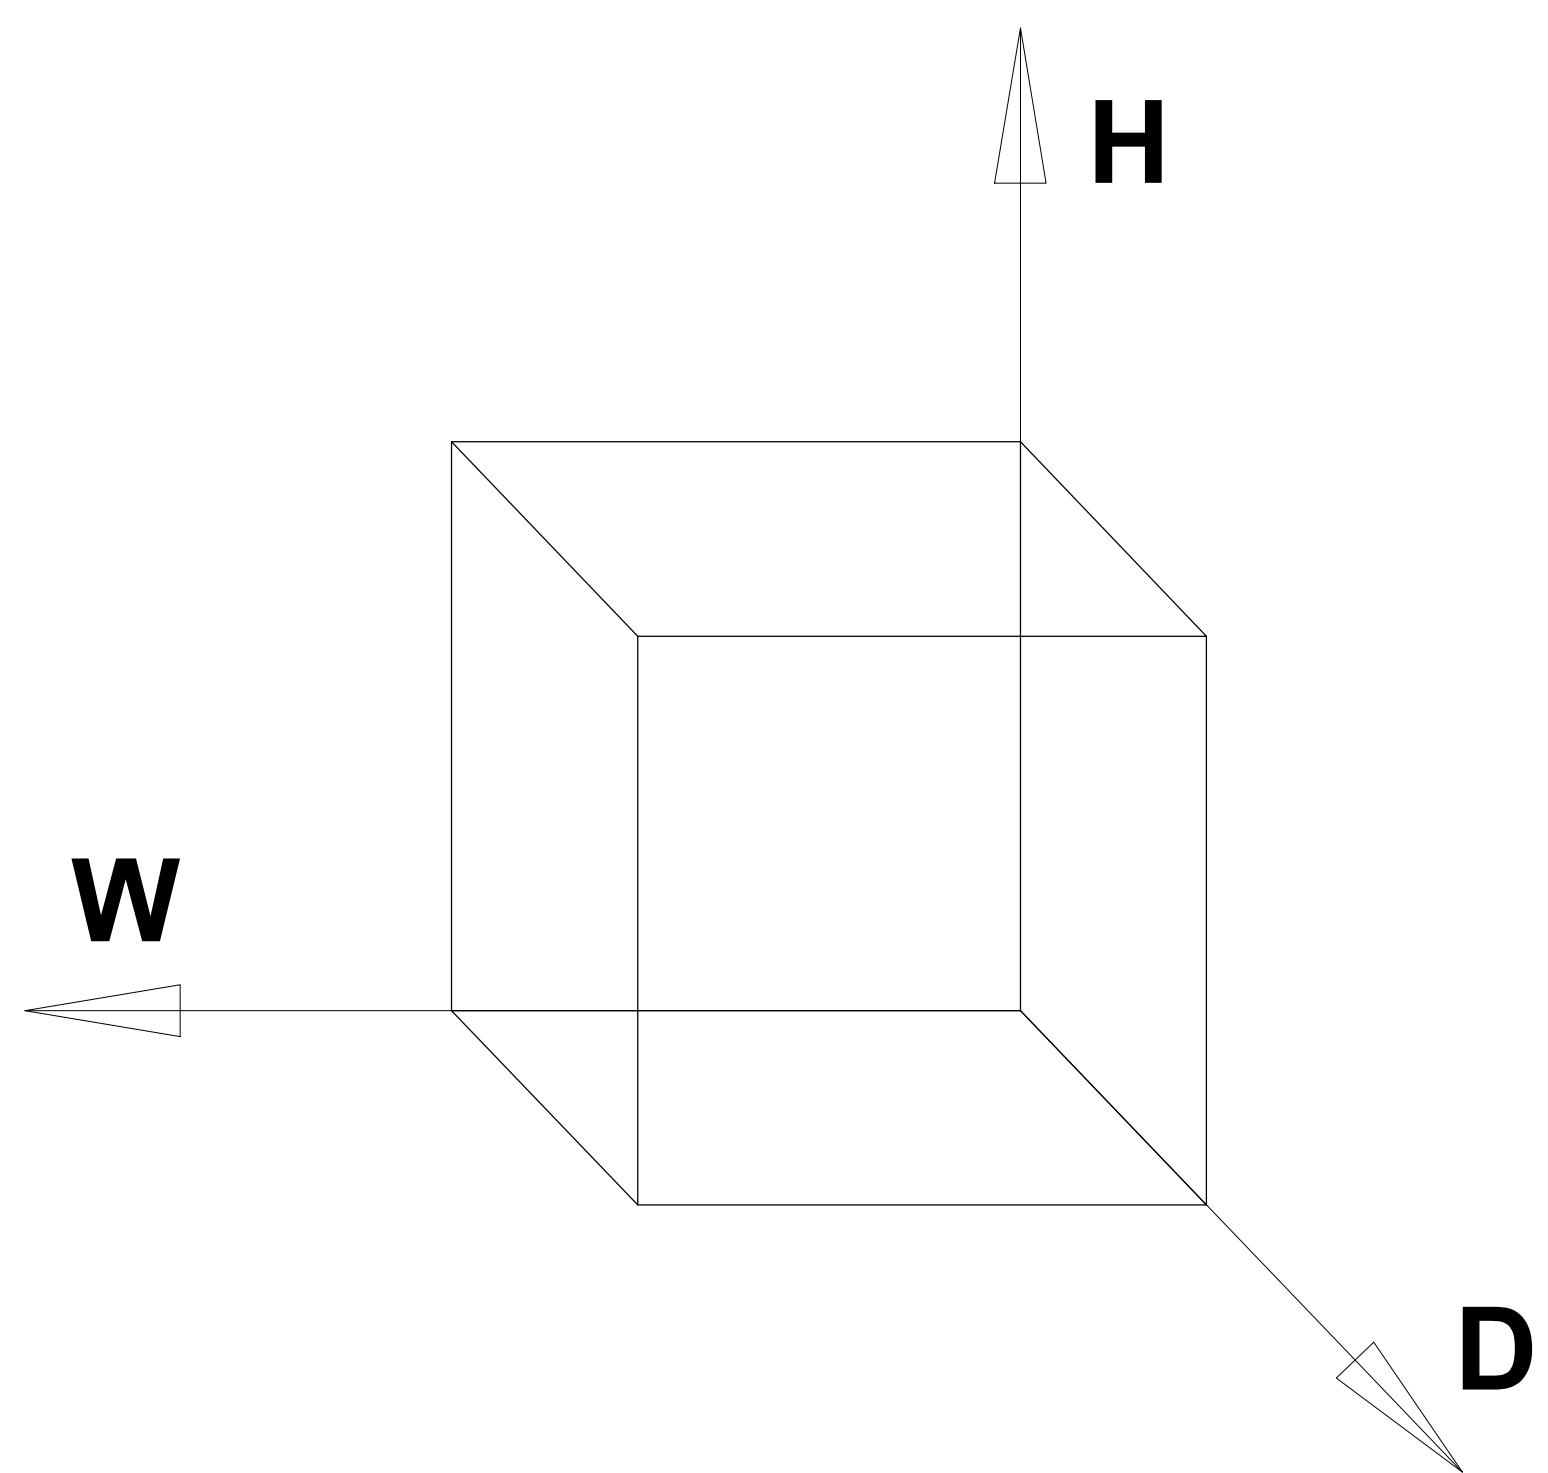

# Robin 2 Piece Nesting Table

**Net Weight: 42.41 lbs / 19.24 Kgs**