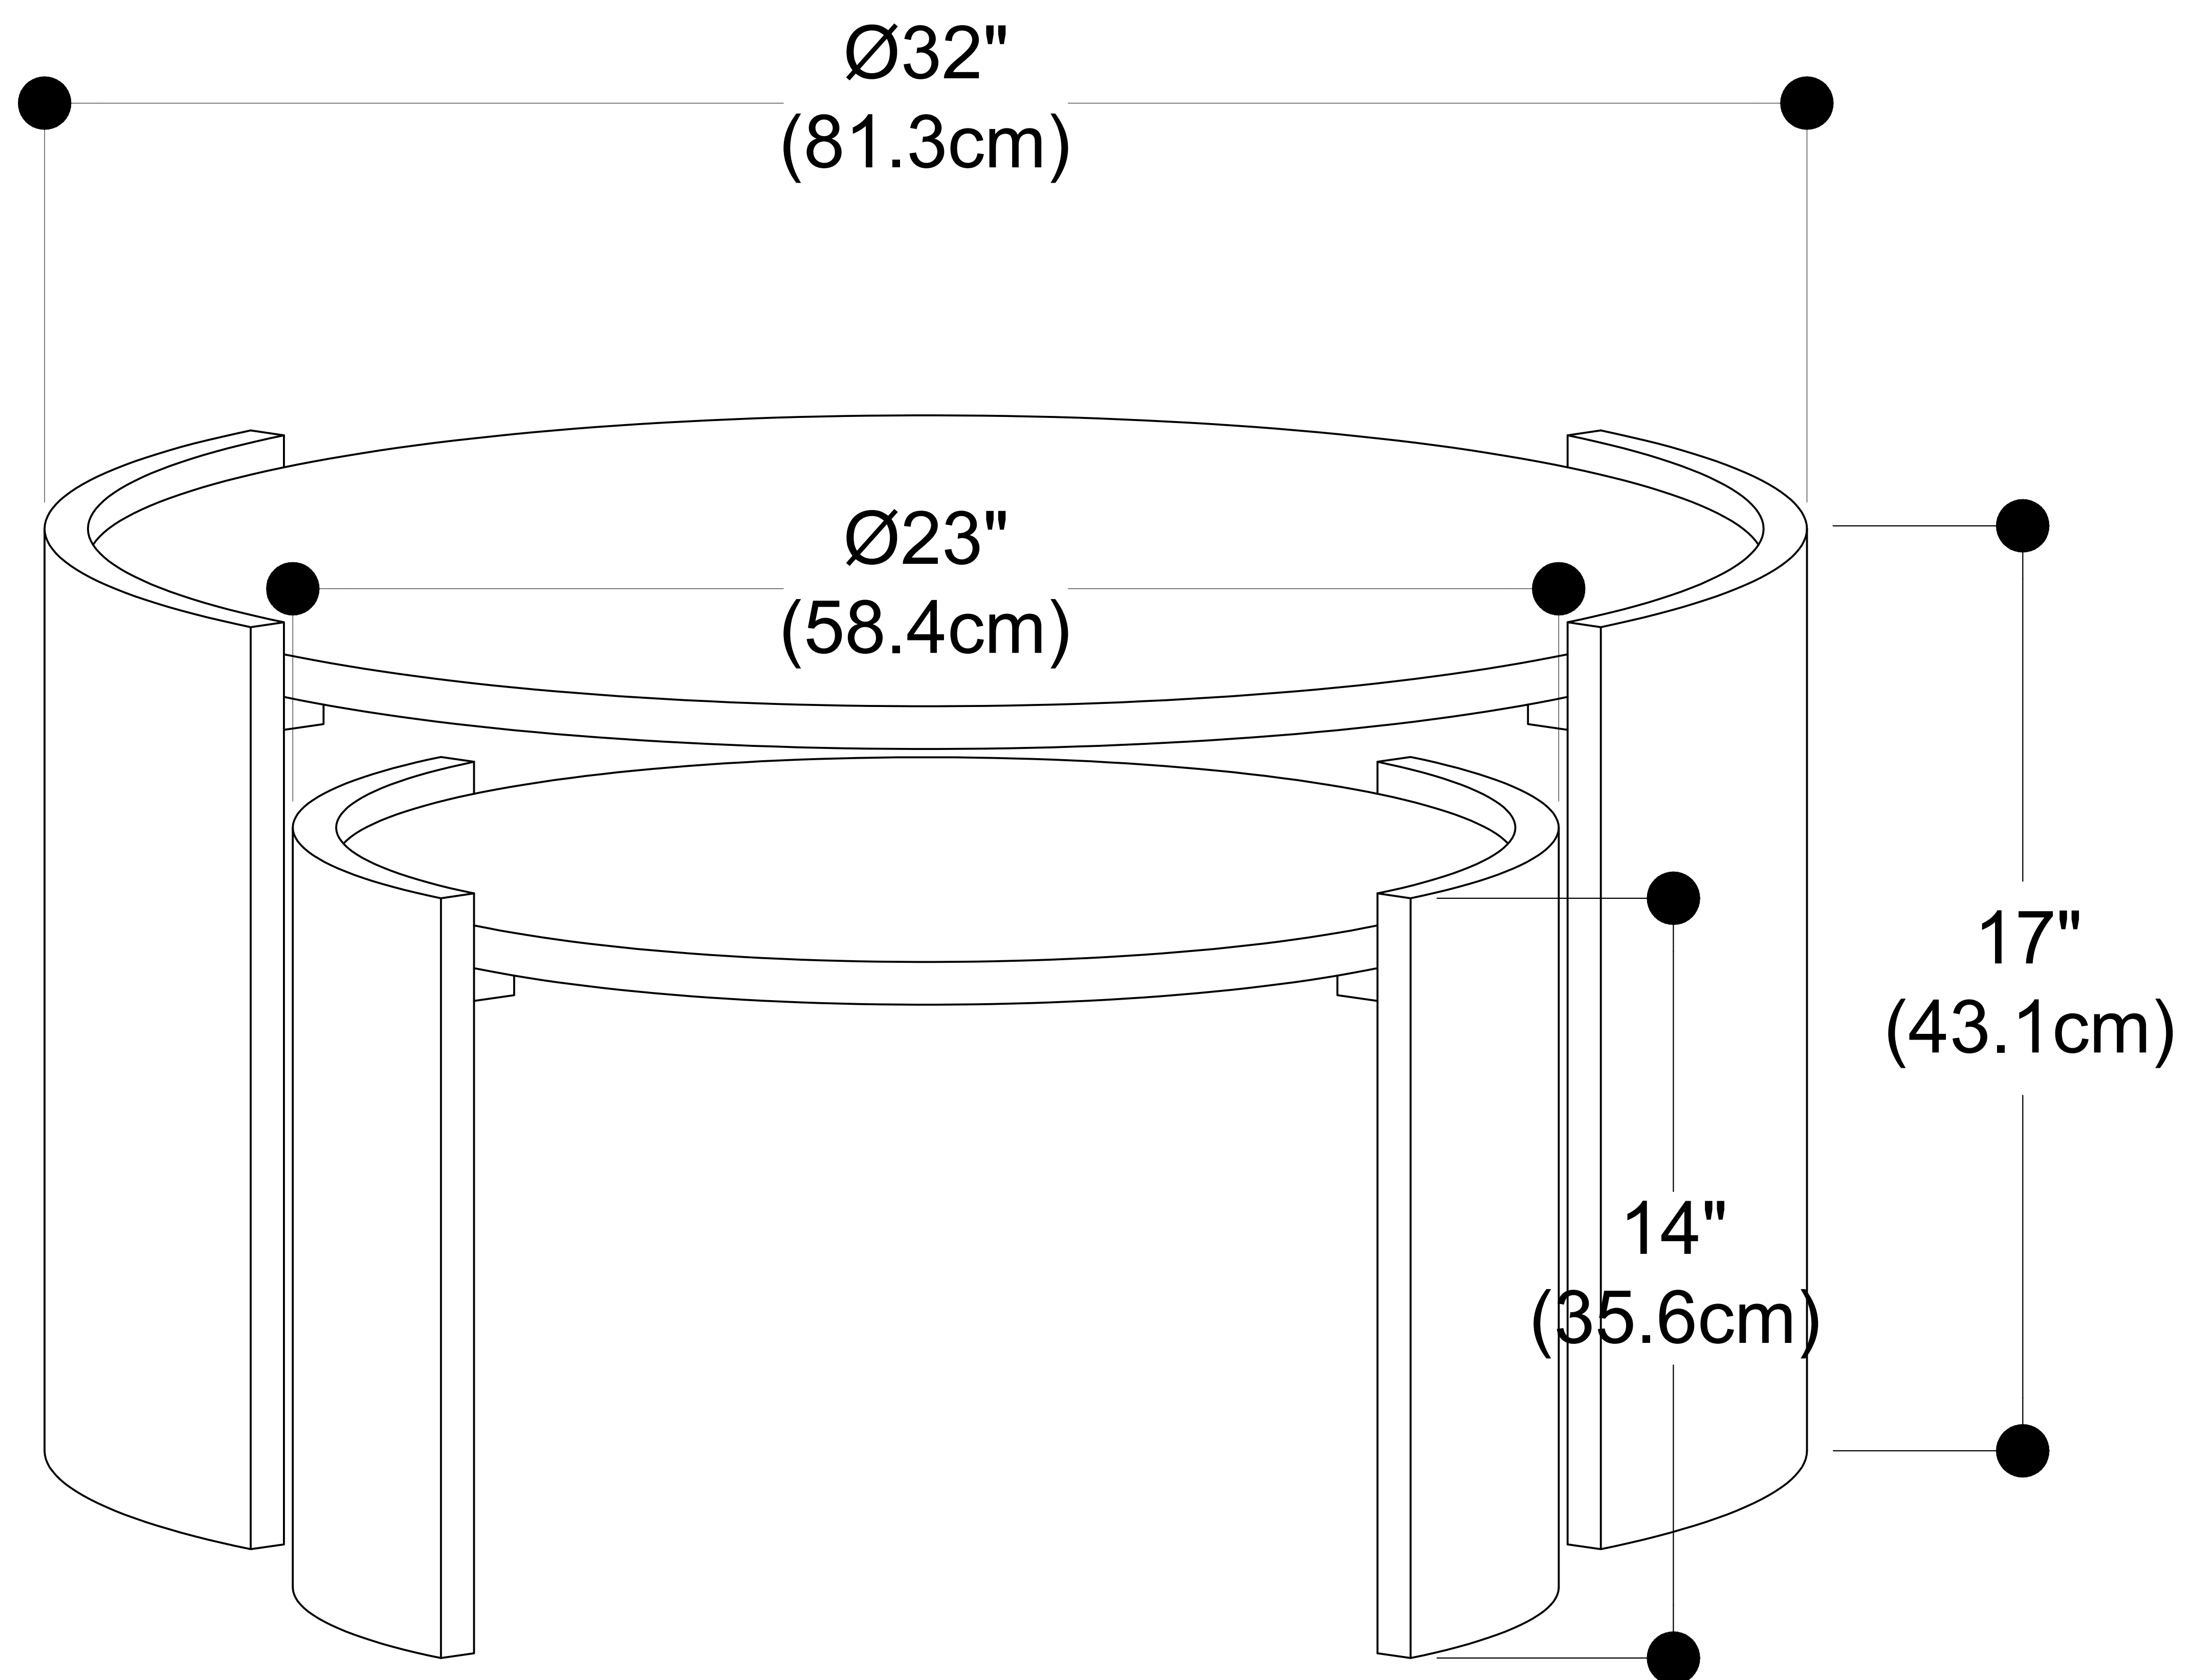

# Robin 2 Piece Nesting Table

**Net Weight: 42.41 lbs / 19.24 Kgs**