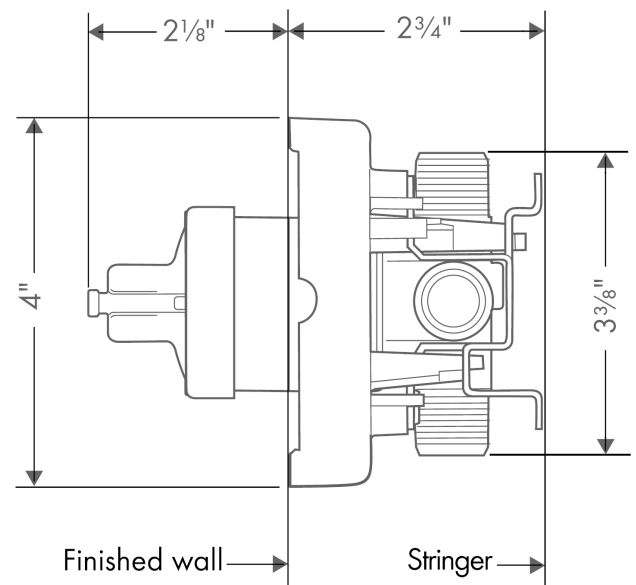

**Rough, Pressure Balance with Service Stops**

Finishes : n.a. Part no. : 04121181

**Description**

**Features**

- 1/2" NPT

**Item details**

List Price \$ 140.00

**Compliance**

**Product image**

**Scale drawing**

**Rough, Pressure Balance with Service Stops**

Finishes : n.a. Part no. : 04121181

**Exploded drawing**

Year of production: >10/08

1  
 The cartridge is included with the trim kit.  
 La cartouche est comprise avec le jeu de garniture.  
 El cartucho está incluido en el juego de la pieza exterior.

**Rough, Pressure Balance with Service Stops**

Finishes : n.a. Part no. : 04121181

**Spare parts list**

Year of production: >10/08

Pos.	Description	Part no.	Price	PU
1	cartridge, assy	88727000	-	1