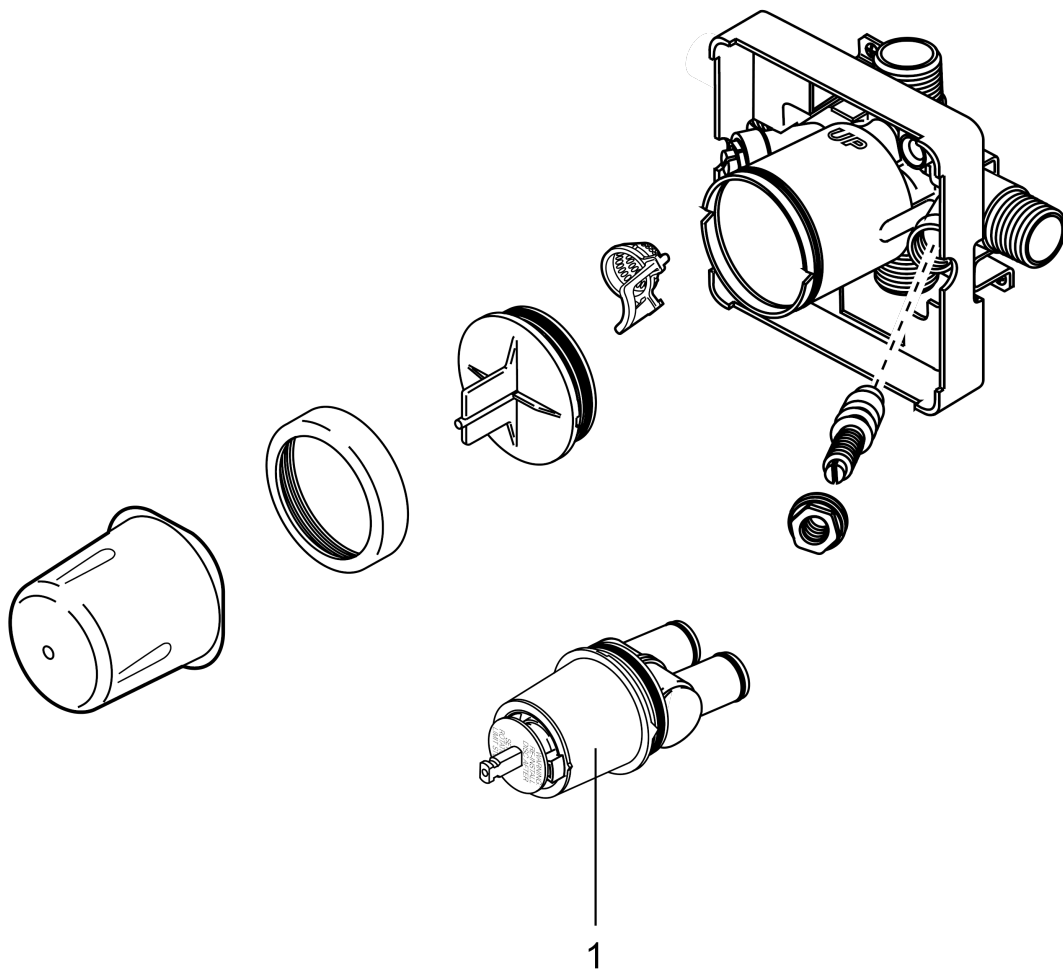

**Rough, Pressure Balance with Service Stops**

Finishes : n.a. Part no. : 04121181

**Description**

**Features**

- 1/2" NPT

**Item details**

List Price \$ 140.00

**Compliance**

**Product image**

**Scale drawing**

**Rough, Pressure Balance with Service Stops**

Finishes : n.a. Part no. : 04121181

**Exploded drawing**

Year of production: >10/08

1  
 The cartridge is included with the trim kit.  
 La cartouche est comprise avec le jeu de garniture.  
 El cartucho está incluido en el juego de la pieza exterior.

**Rough, Pressure Balance with Service Stops**

Finishes : n.a. Part no. : 04121181

**Spare parts list**

Year of production: >10/08

Pos.	Description	Part no.	Price	PU
1	cartridge, assy	88727000	-	1