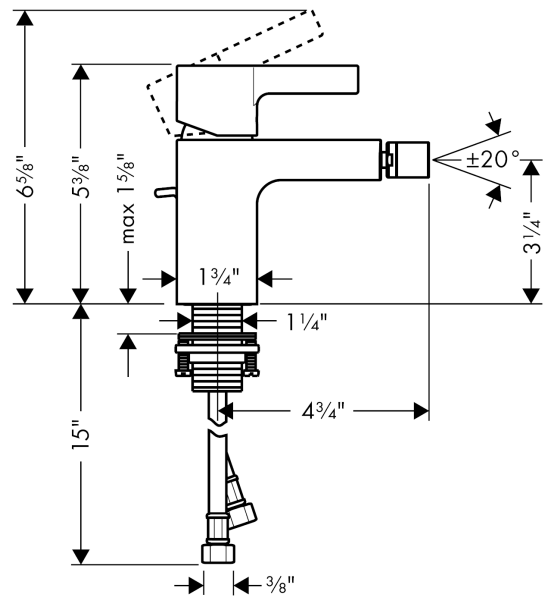

Metris S
Single-Hole Bidet Faucet

Finishes : **brushed nickel** Part no. : **31261821**

Description

Features

- Pivoting aerator
- Ceramic cartridge
- Includes pop-up drain

Item details

List Price \$ 484.00

Compliance

Product image

Scale drawing

Metris S
Single-Hole Bidet Faucet
 Finishes : **brushed nickel**

Part no. : **31261821**

Exploded drawing

Year of production: >11/06

Metris S
Single-Hole Bidet Faucet

Finishes : **brushed nickel** Part no. : **31261821**

Spare parts list

Year of production: >11/06

Pos.	Description	Part no.	Price	PU
1	screw cover	96338000	-	1
2	nut	97209000	-	1
3	cartridge, assy	92730000	-	1
4	seal	95008000	-	1
5	aerator laminar M16x1 (7 l/min)	97360820	-	1
6	ball joint	97362820	-	1
7	fixing set (Ø 32)	13961000	-	1
8	connection hose 18½" M8x0,75 3/8"	96321001	-	1
9	pull rod	96657820	-	1
10	locking screw for handle	96059000	-	1
11	lever collar	97548000	-	1
a	pop up waste	88509820	-	1
b	fixation extension 35 mm	13898000	-	1