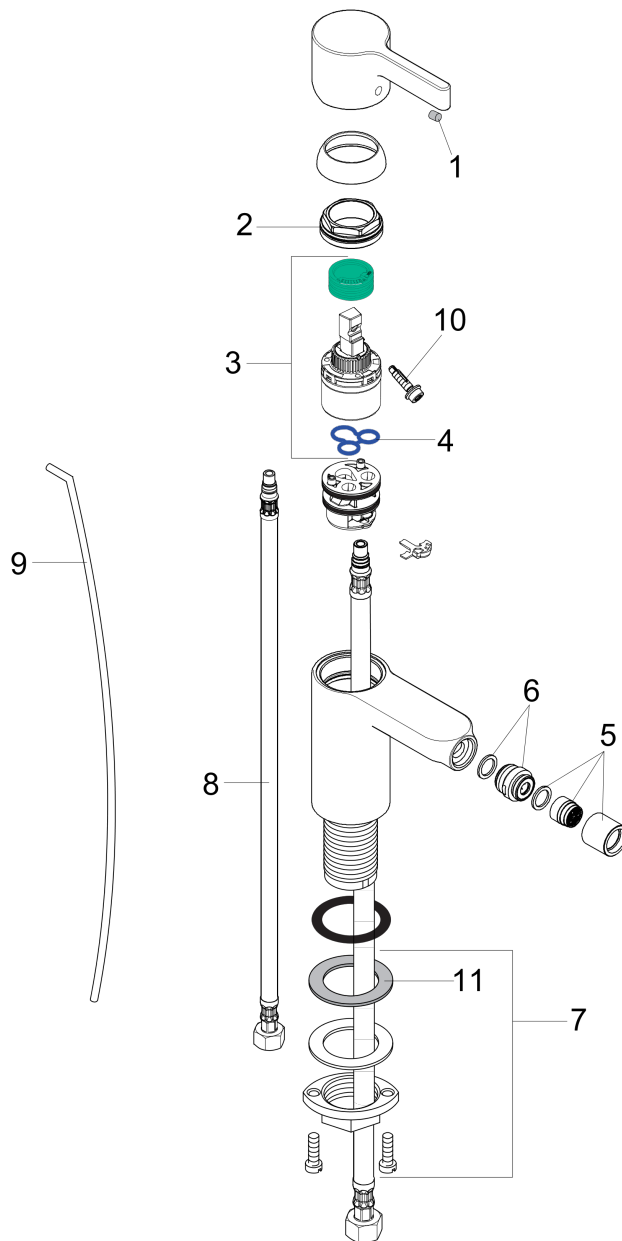

Metris S
Single-Hole Bidet Faucet

Finishes : **brushed nickel** Part no. : **31261821**

Description

Features

- Pivoting aerator
- Ceramic cartridge
- Includes pop-up drain

Item details

List Price \$ 484.00

Compliance

Product image

Scale drawing

Metris S
Single-Hole Bidet Faucet
 Finishes : **brushed nickel**

Part no. : **31261821**

Exploded drawing

Year of production: >11/06

Metris S
Single-Hole Bidet Faucet

Finishes : **brushed nickel** Part no. : **31261821**

Spare parts list

Year of production: >11/06

Pos.	Description	Part no.	Price	PU
1	screw cover	96338000	-	1
2	nut	97209000	-	1
3	cartridge, assy	92730000	-	1
4	seal	95008000	-	1
5	aerator laminar M16x1 (7 l/min)	97360820	-	1
6	ball joint	97362820	-	1
7	fixing set (Ø 32)	13961000	-	1
8	connection hose 18½" M8x0,75 3/8"	96321001	-	1
9	pull rod	96657820	-	1
10	locking screw for handle	96059000	-	1
11	lever collar	97548000	-	1
a	pop up waste	88509820	-	1
b	fixation extension 35 mm	13898000	-	1