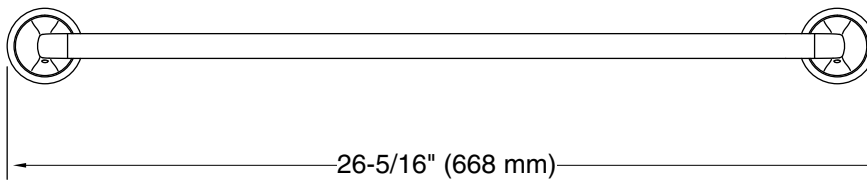

Installation

- Includes hex wrench for installation

Recommended Products/Accessories

P25006-LV Script Sink Faucet, Low Spout, Lever Handles
P25046-00 Hook
P25040-00 Showerhead with Arm
P25049-00 Toilet Paper Holder

KALLISTA®

Script® by KALLISTA
Towel Bar, 24"
P25041-00

Technical Information

All product dimensions are nominal.

Material: Brass, Zinc, Copper