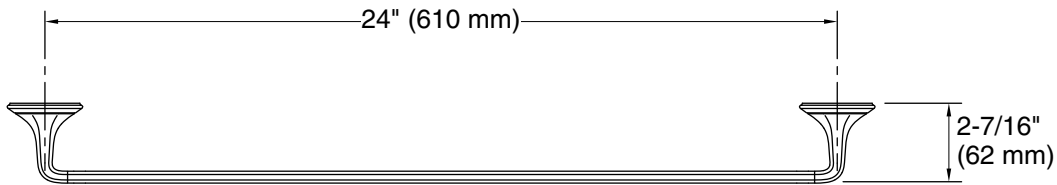

KALLISTA®

Script® by KALLISTA
Towel Bar, 24"
P25041-00

Technical Information

All product dimensions are nominal.

Material: Brass, Zinc, Copper