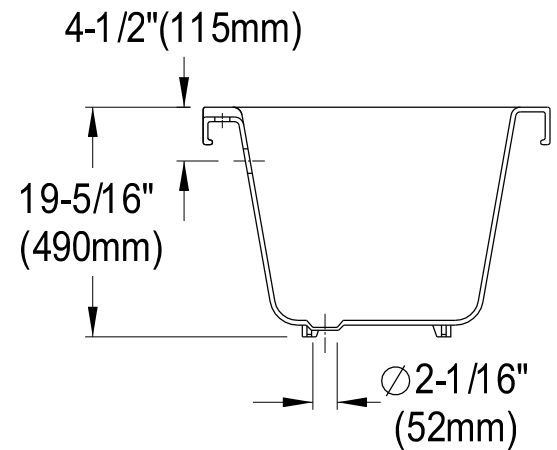

VTDS673023H1,2,5,8

67" Acrylic Clawfoot Bathtub

Section A-A