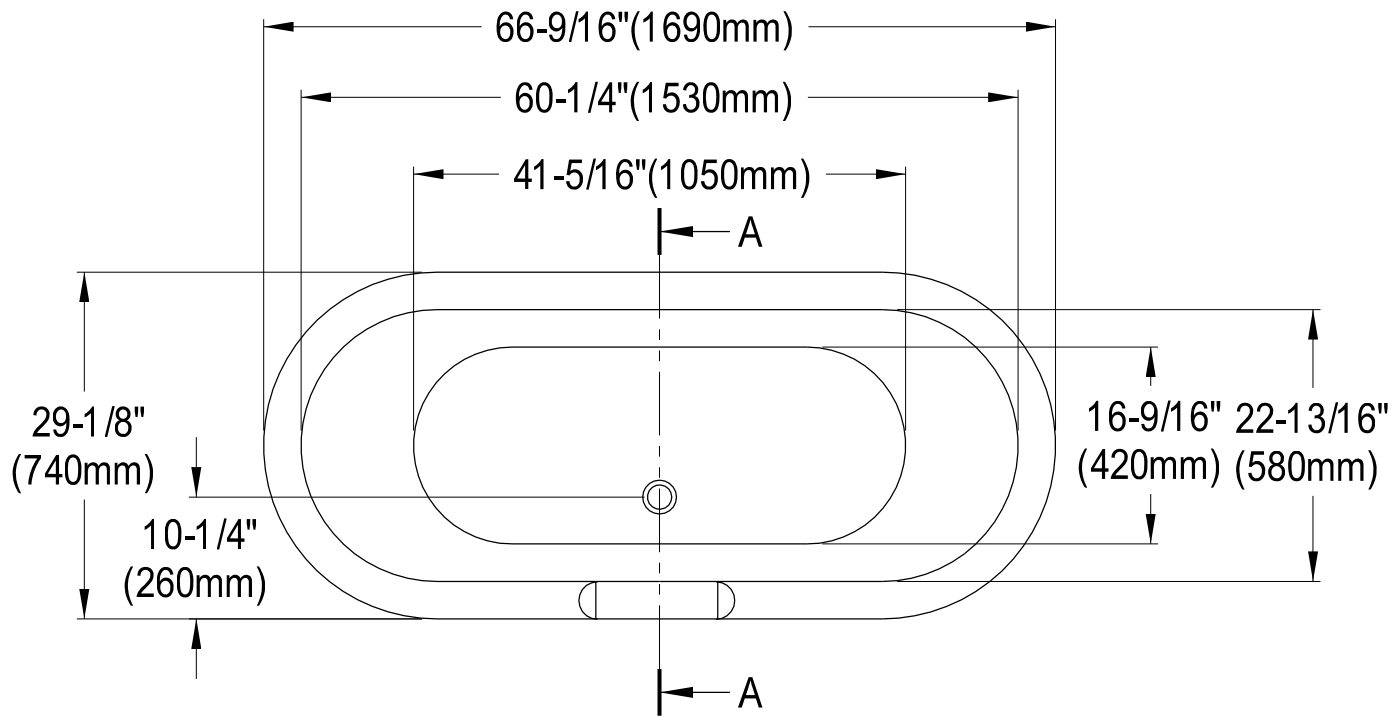

VTDS673023H1,2,5,8

67" Acrylic Clawfoot Bathtub

Section A-A