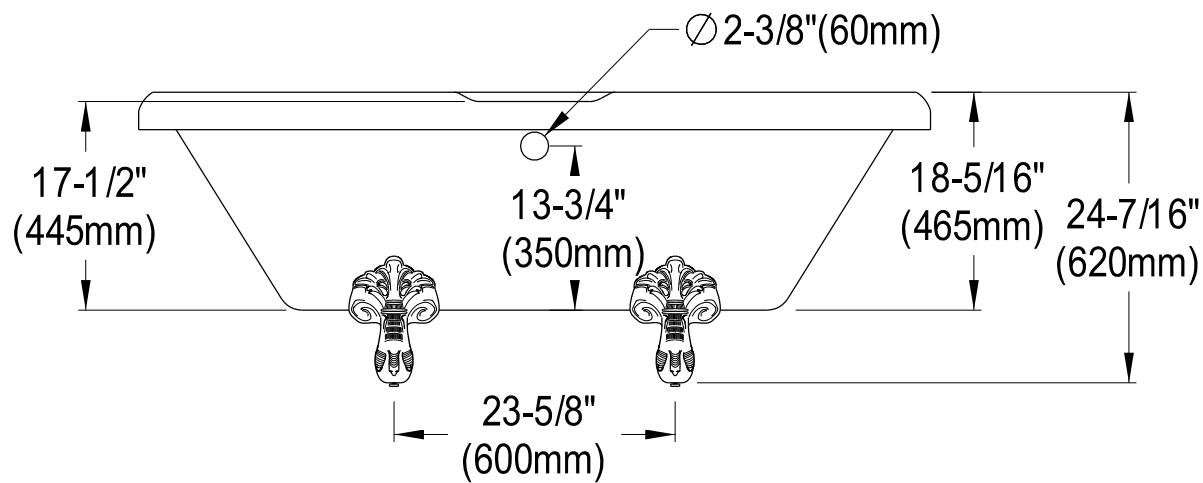

VTDS673023H1,2,5,8

67" Acrylic Clawfoot Bathtub

Section A-A