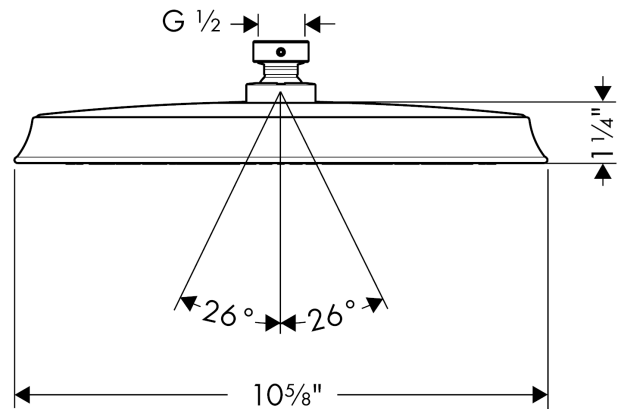

Raindance Classic
Showerhead 240 1-Jet, 2.5 GPM
 Finishes : **chrome** Part no. : **28427001**

Description

Features

- 180 no-clog spray channels
- Spray modes: RainAir
- Flow: 2.5 GPM (9.5 L/Min)
- Fully-finished matching spray face
- Spray face removable for cleaning

Item details

List Price \$ 743.00

Technology

Compliance

Product image

Scale drawing

Raindance Classic
Showerhead 240 1-Jet, 2.5 GPM
Finishes : **chrome** Part no. : **28427001**

Exploded drawing

Year of production: >06/09

Raindance Classic
Showerhead 240 1-Jet, 2.5 GPM
 Finishes : **chrome** Part no. : **28427001**

Spare parts list

Year of production: >**06/09**

Pos.	Description	Part no.	Price	PU
1	filter packing	88649000	-	1