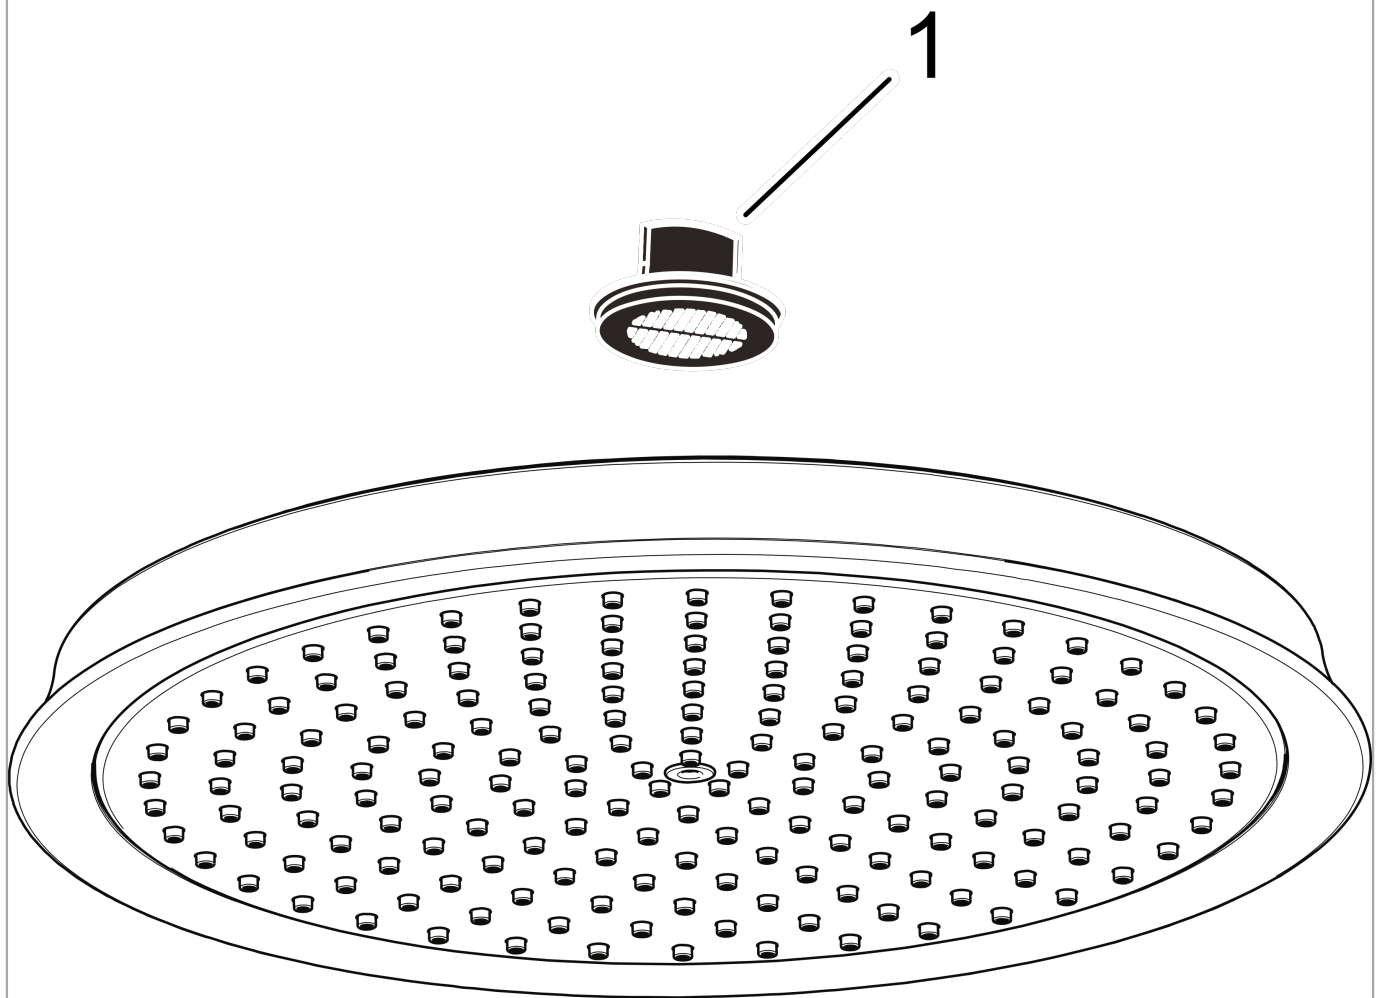

Raindance Classic
Showerhead 240 1-Jet, 2.5 GPM
 Finishes : **chrome** Part no. : **28427001**

Description

Features

- 180 no-clog spray channels
- Spray modes: RainAir
- Flow: 2.5 GPM (9.5 L/Min)
- Fully-finished matching spray face
- Spray face removable for cleaning

Item details

List Price \$ 743.00

Technology

Compliance

Product image

Scale drawing

Raindance Classic
Showerhead 240 1-Jet, 2.5 GPM
Finishes : **chrome** Part no. : **28427001**

Exploded drawing

Year of production: >06/09

Raindance Classic
Showerhead 240 1-Jet, 2.5 GPM
 Finishes : **chrome** Part no. : **28427001**

Spare parts list

Year of production: >**06/09**

Pos.	Description	Part no.	Price	PU
1	filter packing	88649000	-	1