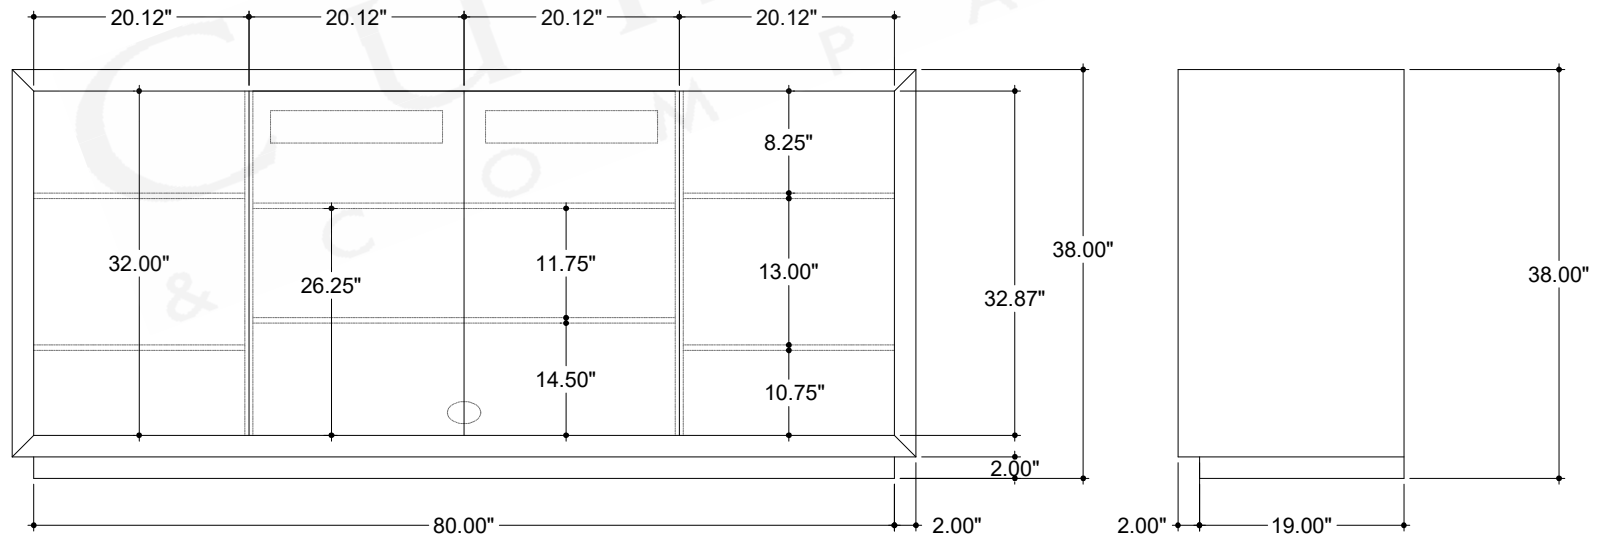

ITEM: 3000-0317

Overall Dimensions

Width: 84"  
Depth: 21"  
Height: 38"

TOP VIEW

FRONT VIEW

SIDE VIEW