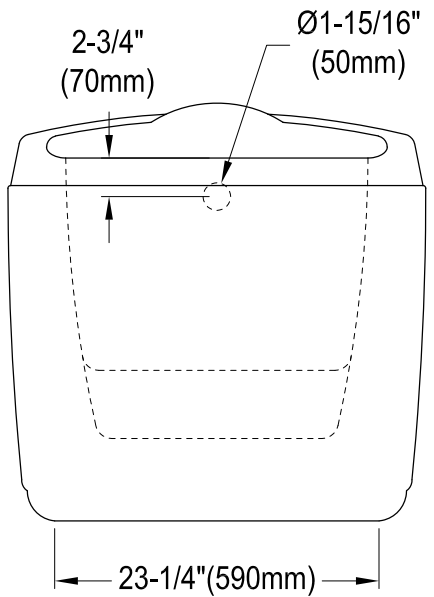

VTRS523030M0,1,2,3,5,7,8

52" Acrylic Freestanding Tub with Drain

M14 x 120 (4 pcs)

Section A-A

VTRS523030M0,1,2,3,5,7,8

Tube Drain & Round Overflow Trim