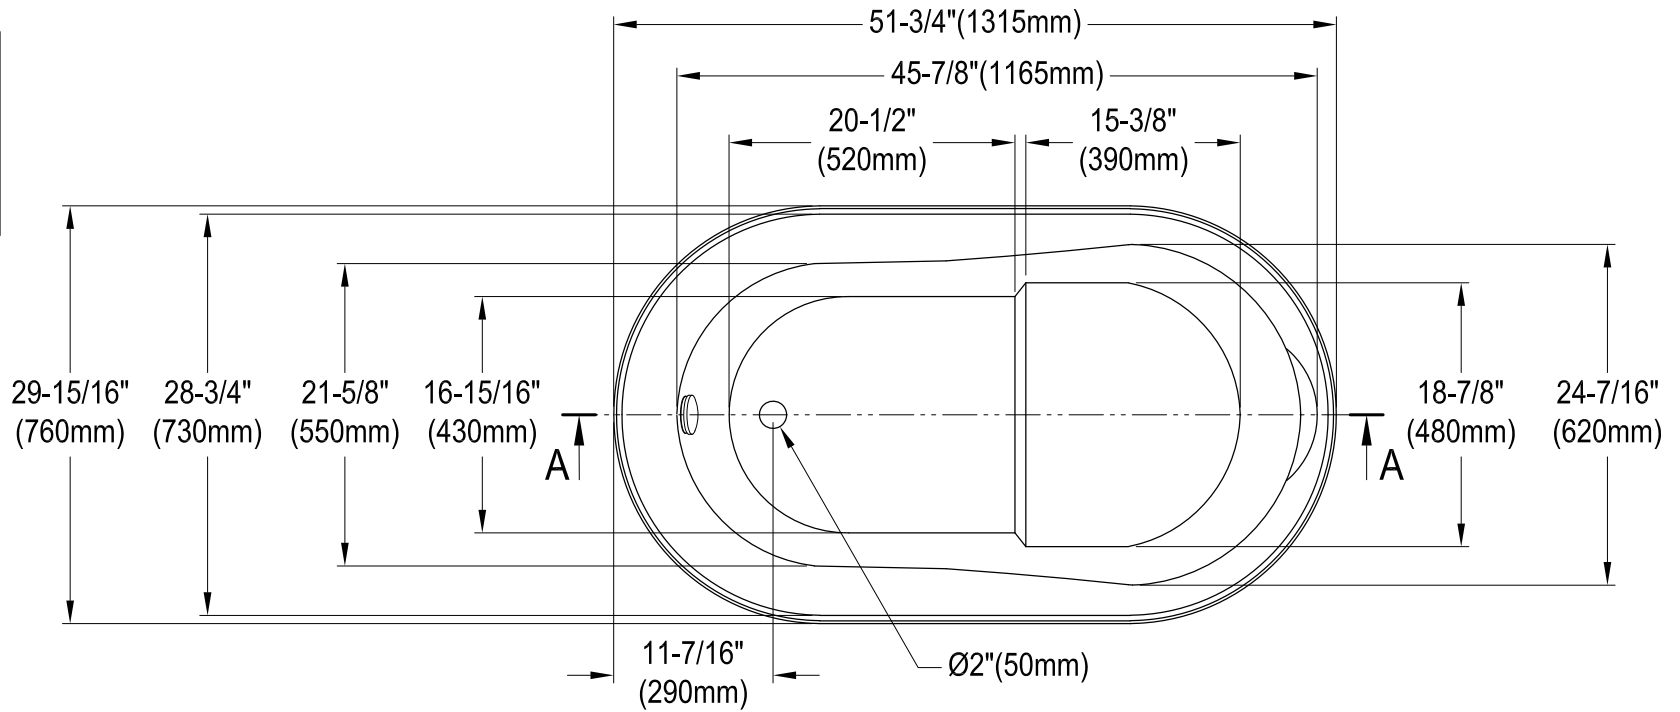

VTRS523030M0,1,2,3,5,7,8

52" Acrylic Freestanding Tub with Drain

M14 x 120 (4 pcs)

Section A-A

VTRS523030M0,1,2,3,5,7,8

Tube Drain & Round Overflow Trim