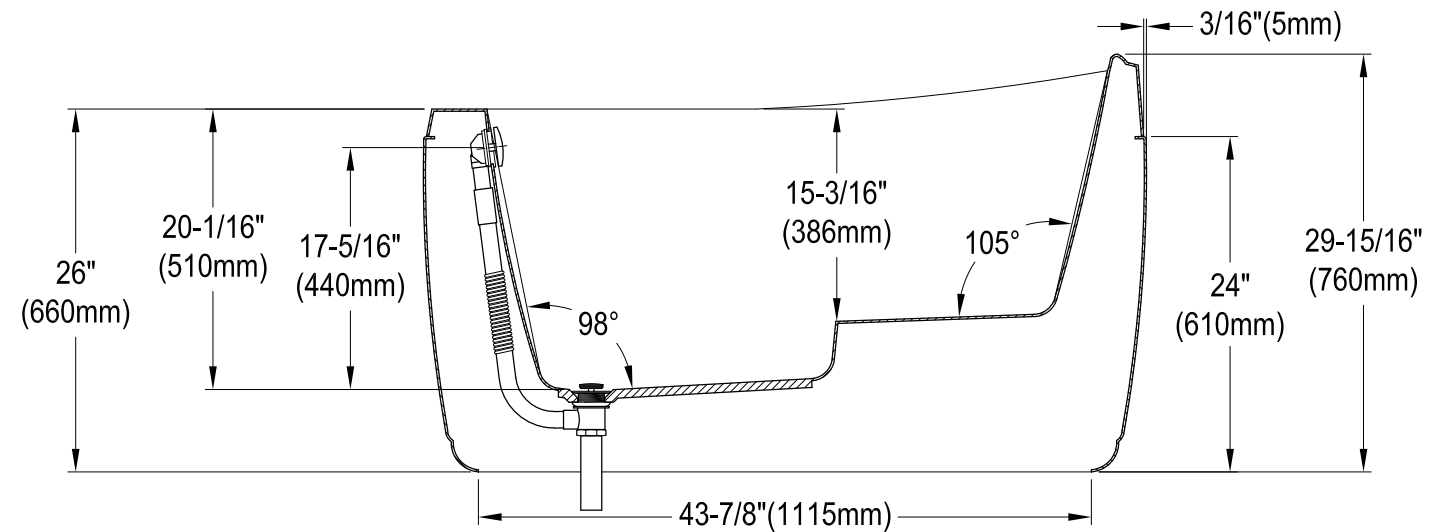

VTRS523030M0,1,2,3,5,7,8

52" Acrylic Freestanding Tub with Drain

M14 x 120 (4 pcs)

Section A-A

VTRS523030M0,1,2,3,5,7,8

Tube Drain & Round Overflow Trim