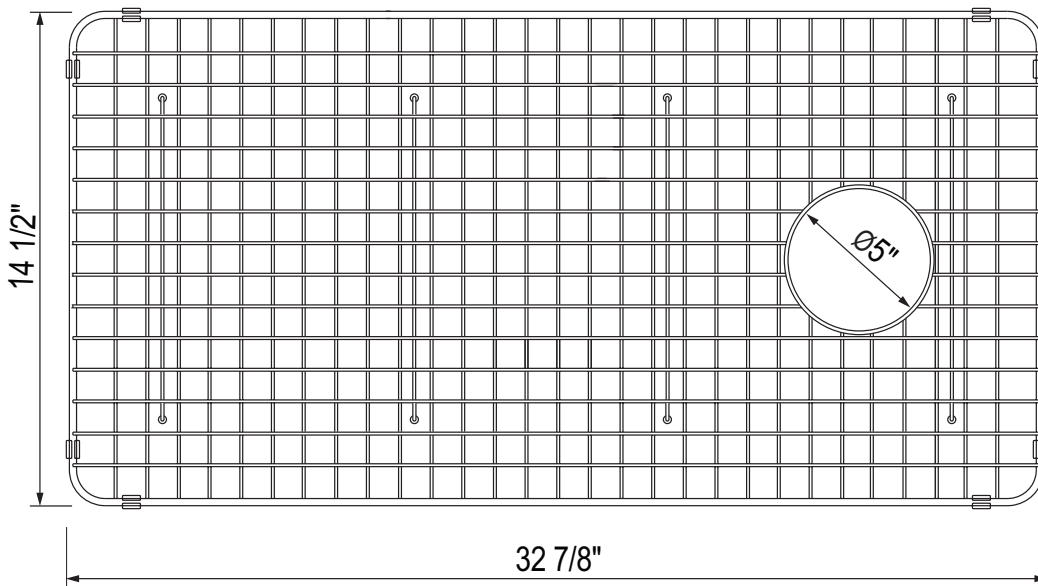

For warranty or additional information, contact:

U.S.A.
houseofrohl.com/support
1-800-777-9762

QUEBEC / MARITIMES / WESTERN CANADA
QUÉBEC / MARITIMES / OUEST CANADIEN
QUEBEC / MARITIMOS / CANADA OCCIDENTAL
houseofrohl.ca/support
1-866-473-8442

ONTARIO
houseofrohl.ca/support
1-800-287-5354