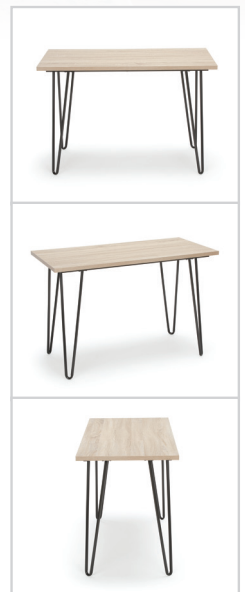

ESS-1054

Table Desk

ofm

Clean Lines & Simplistic Design

This writing desk is the perfect accent for home or the office

1" Thick Desk Top

Provides a sturdy space for a variety of tasks

Hairpin Legs

The industrial style hairpin legs add a retro feel to any space

Shown in Natural

- Simple wire legs and industrial style make this a nice accent writing table
- Thick robust top provides ample room for a variety of tasks
- In trend colors and industrial accent
- OFM Limited Lifetime Warranty

MODEL ESS-1054

Product Weight	46 lbs
Weight Capacity	150 lbs
Height	29"
Width	43.3"
Depth	21.6"
Interior Leg Space	31.5"W x 19.7"D

Finishes

Natural

Wenge

ESSENTIALS
COLLECTION