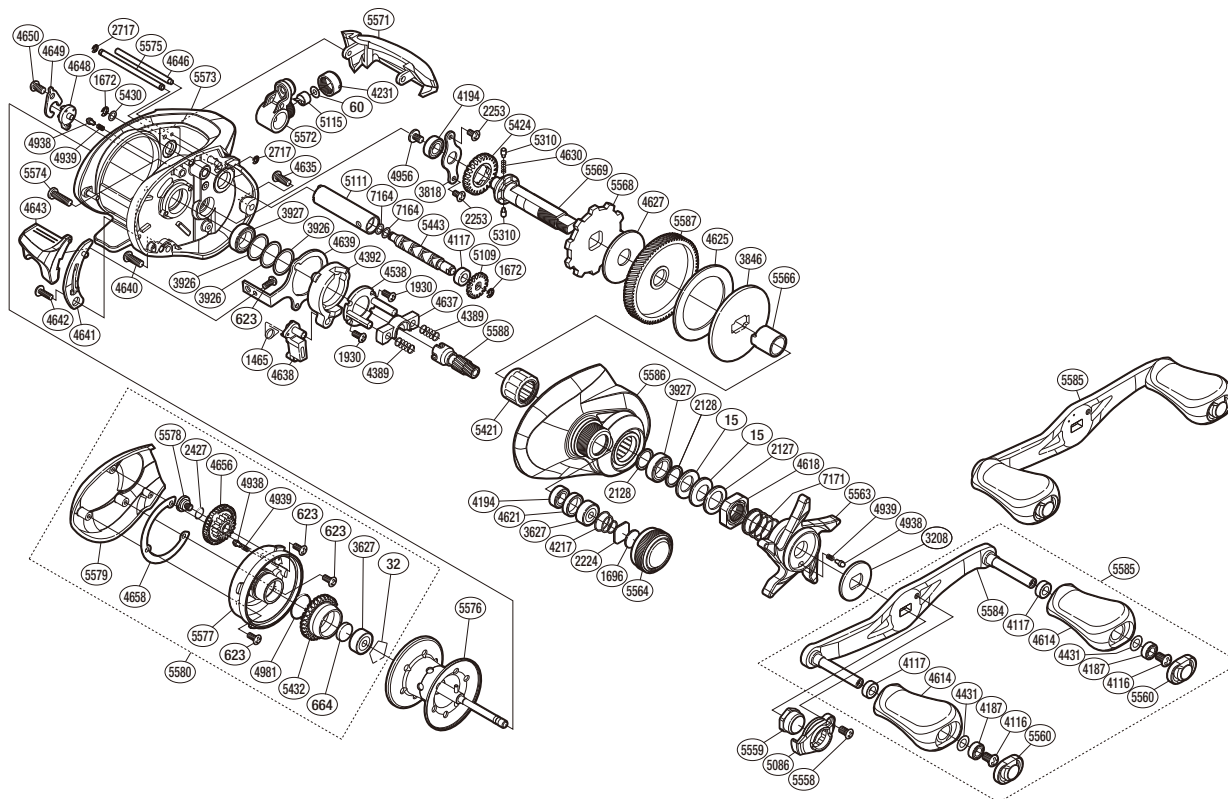

SHIMANO

CHRONARCH MGL

CH MGL-150XG

(51RH29D150X)

#	Part No.	Description	#	Part No.	Description	#	Part No.	Description
0015	10D60	Drag Spring Washer	4614	10329	Handle Knob	5430	10GA0	Washer
0032	10GEW	Bearing Retainer	4618	10A0T	Star Drag Nut	5432	101S2	Brake Pipe Gear
0060	10CFW	Spacer	4621	10EYR	Bearing Spacer	5443	10TPS	Worm Shaft
0623	103C0	Screw	4625	106XT	Drag Washer	5558	10R1Q	Screw
0664	1057S	Spacer B	4627	10CHE	Drag Washer	5559	10TPF	Handle Nut
1465	10N1Z	Clutch Pawl Spring	4630	10JDX	Idle Gear Spring	5560	10FMM	Handle Knob Seal
1672	105NC	E Lock	4635	103DE	Screw	5563	1021N	Star Drag
1696	1089H	Cast Control Spacer	4637	1046T	Yoke	5564	10223	Cast Control Cap
1930	103NH	Screw	4638	105ZU	Clutch Pawl	5566	10226	Roller Clutch Inner Tube
2127	10J1N	Star Drag Spacer	4639	10QGF	Clutch Plate	5568	1021K	Anti-Reverse Ratchet
2128	105PW	Bearing Washer	4640	103KP	Screw	5569	1021H	Drive Shaft
2224	1085F	Spool Tension Spacer	4641	10970	Clutch Bar Guide	5571	10212	Level Wind Protector
2253	103N4	Screw	4642	10PVS	Screw	5572	101ZT	Line Guide
2427	108WS	O Ring	4643	10MWD	Quick-Fire Ii Clutch Bar	5573	10QVY	Frame
2717	105NB	E Lock	4646	10QSD	Stabilizer Bar	5574	1023R	Screw
3208	10J22	Star Drag Click Plate	4648	10BAH	Side Plate Cam Lever	5575	101WH	Line Guard
3627	105C0	Ball Bearing	4649	10BGP	Cam Lever Retainer	5576	10QW0	Spool Assembly
3818	109T0	Drive Shaft Retainer	4650	103KS	Screw	5577	10QW1	Brake Case
3846	10D3N	Key Washer	4656	10AZ9	Br Dial	5578	1028Y	Screw
3926	10G8C	Washer	4658	108AY	Washer	5579	1020W	Left Side Plate
3927	10EX8	Ball Bearing	4938	10B27	Click Pin	5580	10QW2	Left Side Plate Assembly
4116	103E9	Screw	4939	10988	Click Spring	5584	10QWC	Handle Shank Assembly
4117	10PXY	Bushing	4956	10PVT	Screw	5585	101XZ	Handle Assembly
4187	104VX	Ball Bearing	4981	10LA8	O Ring	5586	10QW7	Right Side Plate
4194	105BP	Ball Bearing	5086	10Q5S	Handle Retainer	5587	1021M	Drive Gear
4217	10BR8	Spool Tension Spring	5109	10FNX	Idle Gear	5588	10219	Pinion Gear
4231	10FJW	Pawl Cap	5111	10NFW	Level Wind Guard	7164	10QW8	Washer
4389	104BU	Yoke Spring	5115	10FFU	Line Guide Pawl	7171	10S8W	Star Drag Spring
4392	10KSB	Clutch Cam	5310	10HJG	Idle Gear Pin			
4431	10G8G	Washer	5421	10TM8	Roller Clutch Bearing			
4538	10F42	Clutch Cam Retainer	5424	10TQ5	Idle Gear	4692	10LQ0	B-100 Oil (Accessory)