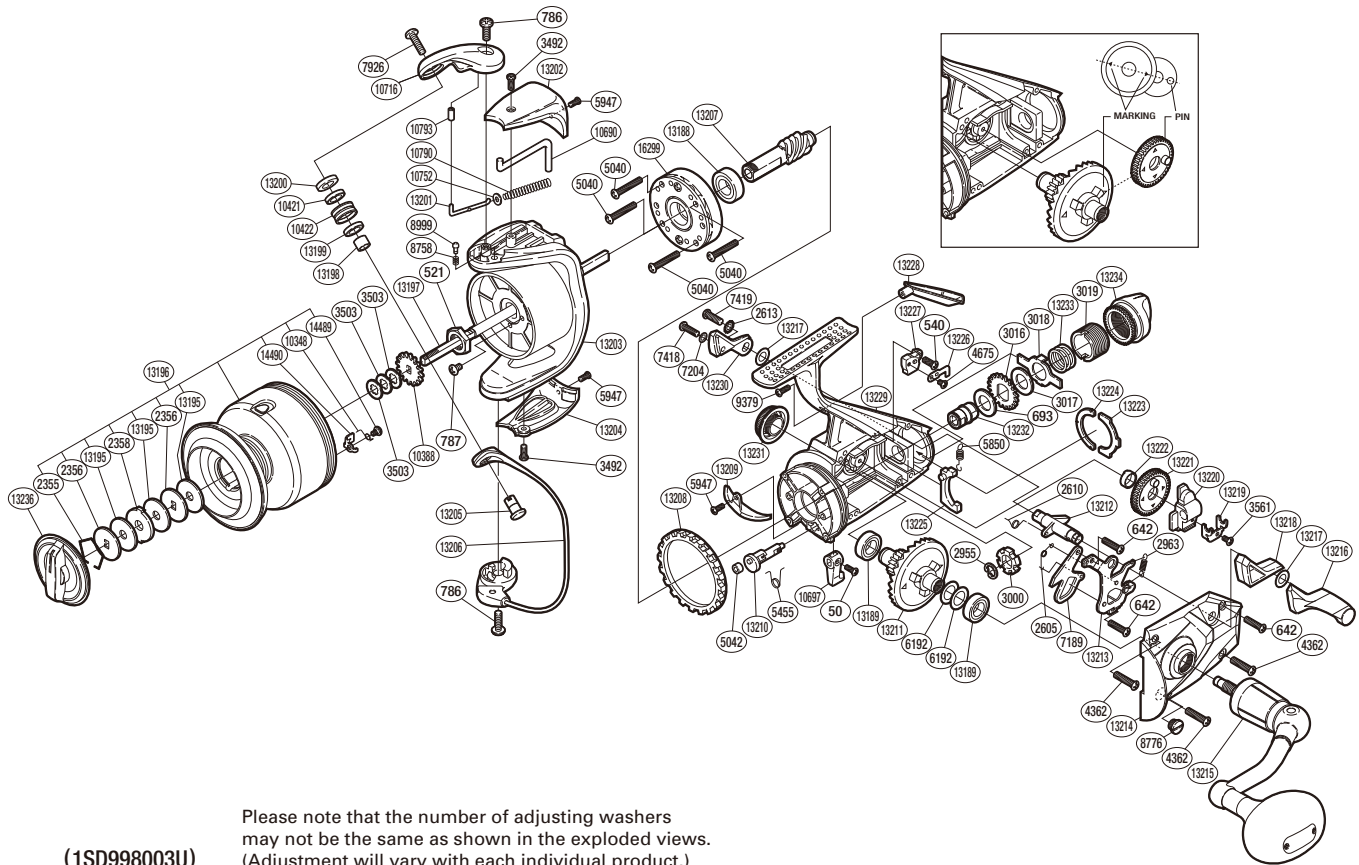

## BTR-8000D

(1SD998003U)

Please note that the number of adjusting washers may not be the same as shown in the exploded views. (Adjustment will vary with each individual product.)

Part No.	Description	Part No.	Description	Part No.	Description
RD 0050	Screw	RD 7204	Lock Washer	RD13207	Pinion Gear
RD 0521	Rotor Nut	RD 7418	Screw	RD13208	Friction Ring
RD 0540	Screw	RD 7419	Screw	RD13209	Bail Trip Strike
RD 0642	Screw	RD 7926	Screw	RD13210	Anti-Reverse Cam
RD 0693	Free Spool Tension Washer	RD 8758	Click Spring	RD13211	Drive Gear
RD 0786	Screw	RD 8776	Oil Cap	RD13212	BaitRunner Lever Shaft
RD 0787	Screw	RD 8999	Click Pin	RD13213	Clutch Plate Assembly
RD 2355	Drag Washers Retainer	RD 9379	Screw	RD13214	Side Cover
RD 2356	Key Washer	RD10348	Click Spring	RD13215	Handle Assembly
RD 2358	Eared Washer	RD10388	Spool Support	RD13216	BaitRunner Lever Arm L
RD 2605	Clutch Pawl Spring	RD10421	Line Roller Collar	RD13217	Spacer
RD 2610	Clutch Spring	RD10422	Line Roller	RD13218	BaitRunner Lever Bridge
RD 2613	Lock Washer	RD10690	Bail Trip Lever	RD13219	Oscillating Slider Retainer
RD 2955	C Lock	RD10697	Anti-Reverse Lever	RD13220	Oscillating Slider
RD 2963	BaitRunner Click Spring	RD10716	Bail Arm	RD13221	Oscillating Gear
RD 3000	BaitRunner Ratchet	RD10752	Spring Guide A Support	RD13222	Oscillating Gear Bushing
RD 3016	Click Gear	RD10790	Bail Spring	RD13223	Dial Retainer
RD 3017	Free Spool Tension Washer	RD10793	Bail Arm Collar	RD13224	Dial Retainer B
RD 3018	Eared Washer	RD13188	Ball Bearing	RD13225	BaitRunner Pawl
RD 3019	Free Spool Tension Screw	RD13189	Ball Bearing	RD13226	Dial Click
RD 3492	Screw	RD13195	Drag Washer	RD13227	BaitRunner Pawl Guide
RD 3503	Spool Washer	RD13196	Spool Assembly	RD13228	Body I.D. Plate
RD 3561	Screw	RD13197	Main Shaft	RD13229	Body
RD 4362	Screw	RD13198	Line Roller Spacer	RD13230	BaitRunner Lever Arm R
RD 4675	Screw	RD13199	Line Roller Collar B	RD13231	Handle Screw Cap
RD 5040	Screw	RD13200	Washer	RD13232	Free Spool Tension Shaft
RD 5042	Anti-Reverse Cam Ring	RD13201	Bail Spring Guide A	RD13233	Free Spool Tension Spring
RD 5455	Anti-Reverse Cam Spring	RD13202	Bail Spring Cover	RD13234	BaitRunner Tension Dial
RD 5850	BaitRunner Pawl Spring	RD13203	Rotor	RD13236	Drag Knob
RD 5947	Screw	RD13204	Bail Hold Support Guard	RD14489	Screw
RD 6192	Washer	RD13205	Line Roller Support	RD14490	Drag Click
RD 7189	Clutch Pawl	RD13206	Bail Assembly	RD16299	Roller Clutch Assembly