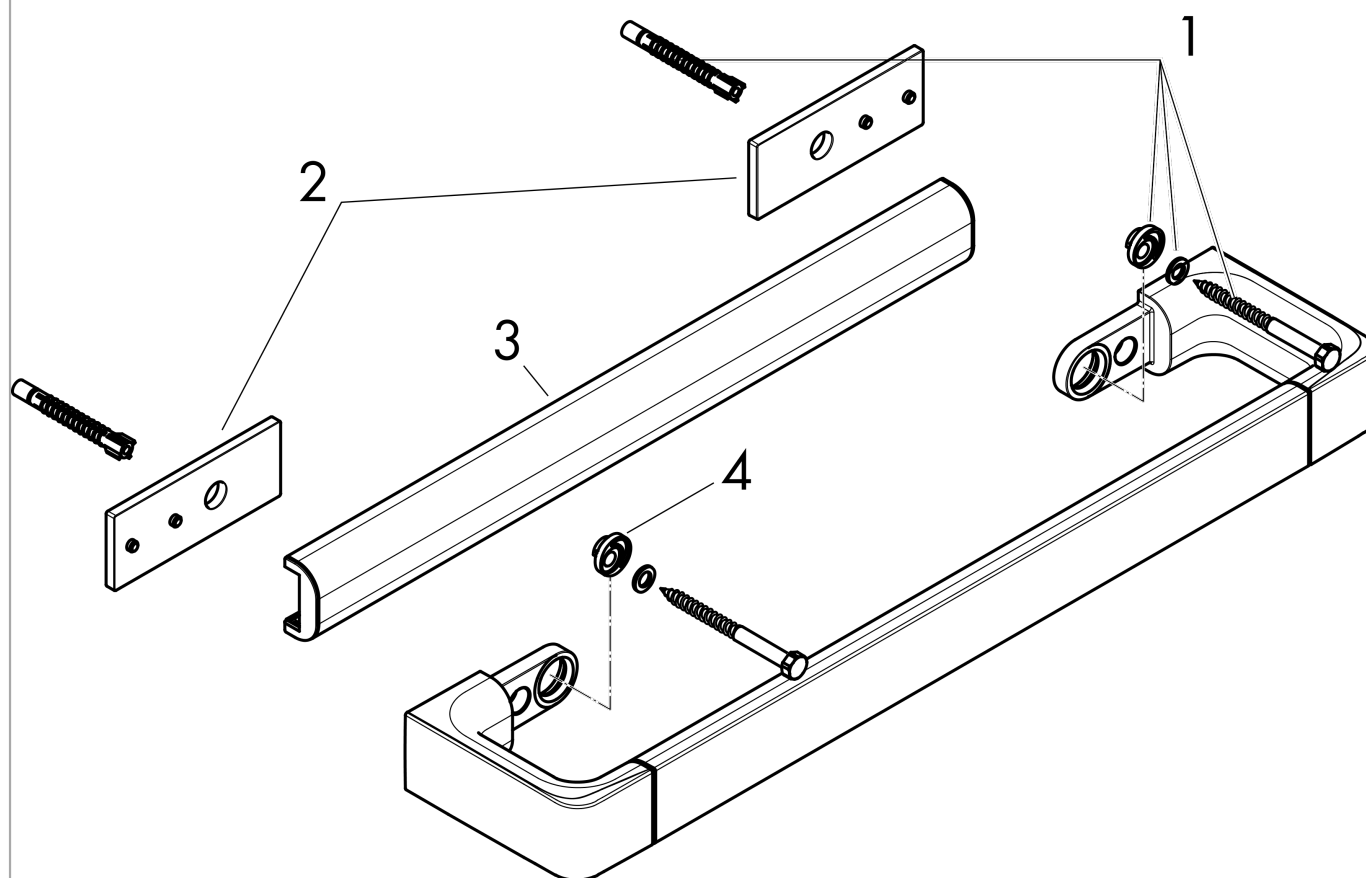

AXOR Universal Accessories

Towel Bar/Rail 12"

Finishes : **chrome** Part no. : **42830000**

Description

Features

- Metal
- Wall-mounted
- Horizontal or vertical mount
- Serves as a towel bar and rail for additional accessories (requires # 42870XXX Modular Adaptor Set)

Design awards

Product image

Scale drawing

AXOR Universal Accessories
Towel Bar/Rail 12"
Finishes : **chrome** Part no. : **42830000**

Exploded drawing

Year of production: >11/14

AXOR Universal Accessories

Towel Bar/Rail 12"

Finishes : **chrome** Part no. : **42830000**

Spare parts list

Year of production: >11/14

Pos.	Description	Part no.	PC	PU
1	mounting set	92841000	0	1
2	tile-matching-disk	92406000	0	1
3	cover	92433000	0	1
4	excentric socket	97604000	0	1
a	set of adapters	42870000	0	1
b	set of covers	42871000	0	1
c	mounting kit for two-sided glass montage	42841000	0	1