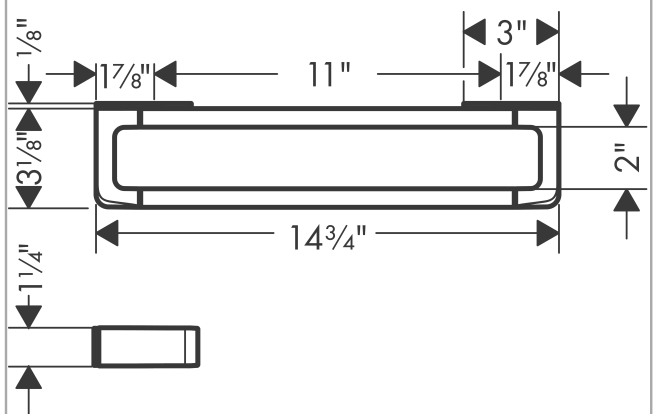

AXOR Universal Accessories

Towel Bar/Rail 12"

Finishes : **chrome** Part no. : **42830000**

Description

Features

- Metal
- Wall-mounted
- Horizontal or vertical mount
- Serves as a towel bar and rail for additional accessories (requires # 42870XXX Modular Adaptor Set)

Design awards

Product image

Scale drawing

AXOR Universal Accessories
Towel Bar/Rail 12"
Finishes : **chrome** Part no. : **42830000**

Exploded drawing

Year of production: >11/14

AXOR Universal Accessories

Towel Bar/Rail 12"

Finishes : **chrome** Part no. : **42830000**

Spare parts list

Year of production: >11/14

Pos.	Description	Part no.	PC	PU
1	mounting set	92841000	0	1
2	tile-matching-disk	92406000	0	1
3	cover	92433000	0	1
4	excentric socket	97604000	0	1
a	set of adapters	42870000	0	1
b	set of covers	42871000	0	1
c	mounting kit for two-sided glass montage	42841000	0	1