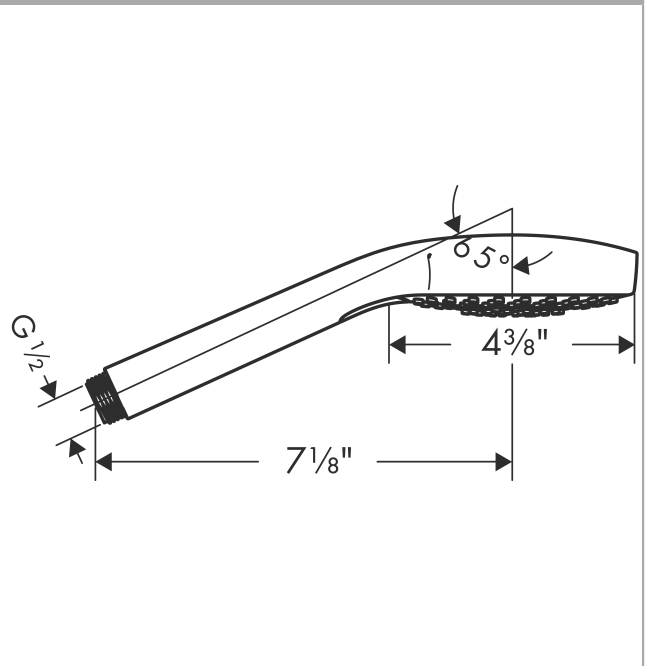

Croma Select S
Handshower 110 3-Jet, 1.75 GPM
 Finishes : **white/chrome** Part no. : **04724400**

Description

Features

- Select button for comfortable alternation of spray modes
- 121 no-clog spray channels
- Spray modes: SoftRain, IntenseRain, Pulsating Massage
- Flow: 1.75 GPM (6.6 L/Min)
- Easy-to-clean white spray face

Item details

List Price \$ 130.00

Technology

Compliance

Product image

Scale drawing

Croma Select S
Handshower 110 3-Jet, 1.75 GPM
Finishes : **white/chrome** Part no. : **04724400**

Exploded drawing

Year of production: >01/18

Croma Select S
Handshower 110 3-Jet, 1.75 GPM
 Finishes : **white/chrome** Part no. : **04724400**

Spare parts list

Year of production: >01/18

Pos.	Description	Part no.	Price	PU
1	filter packing	94246000	-	1