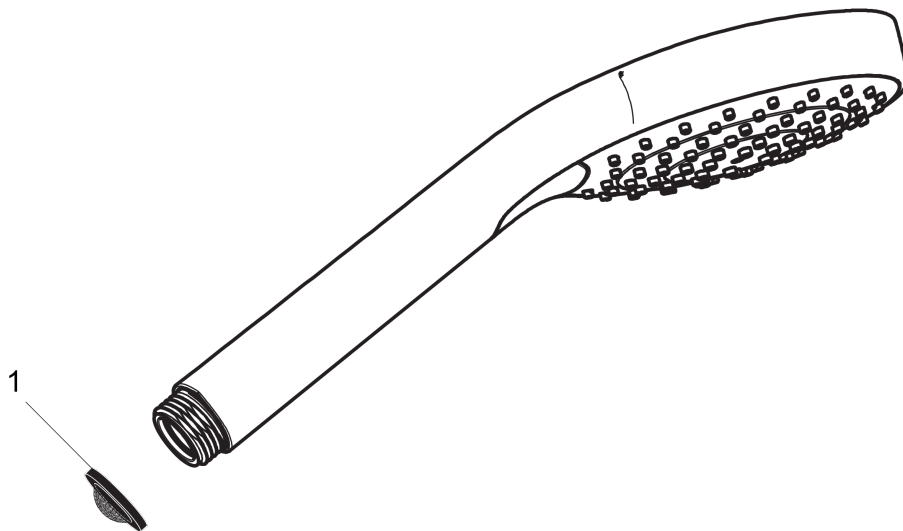

Croma Select S
Handshower 110 3-Jet, 1.75 GPM
 Finishes : **white/chrome** Part no. : **04724400**

Description

Features

- Select button for comfortable alternation of spray modes
- 121 no-clog spray channels
- Spray modes: SoftRain, IntenseRain, Pulsating Massage
- Flow: 1.75 GPM (6.6 L/Min)
- Easy-to-clean white spray face

Item details

List Price \$ 130.00

Technology

Compliance

Product image

Scale drawing

Croma Select S
Handshower 110 3-Jet, 1.75 GPM
Finishes : **white/chrome** Part no. : **04724400**

Exploded drawing

Year of production: >01/18

Croma Select S
Handshower 110 3-Jet, 1.75 GPM
 Finishes : **white/chrome** Part no. : **04724400**

Spare parts list

Year of production: >01/18

Pos.	Description	Part no.	Price	PU
1	filter packing	94246000	-	1