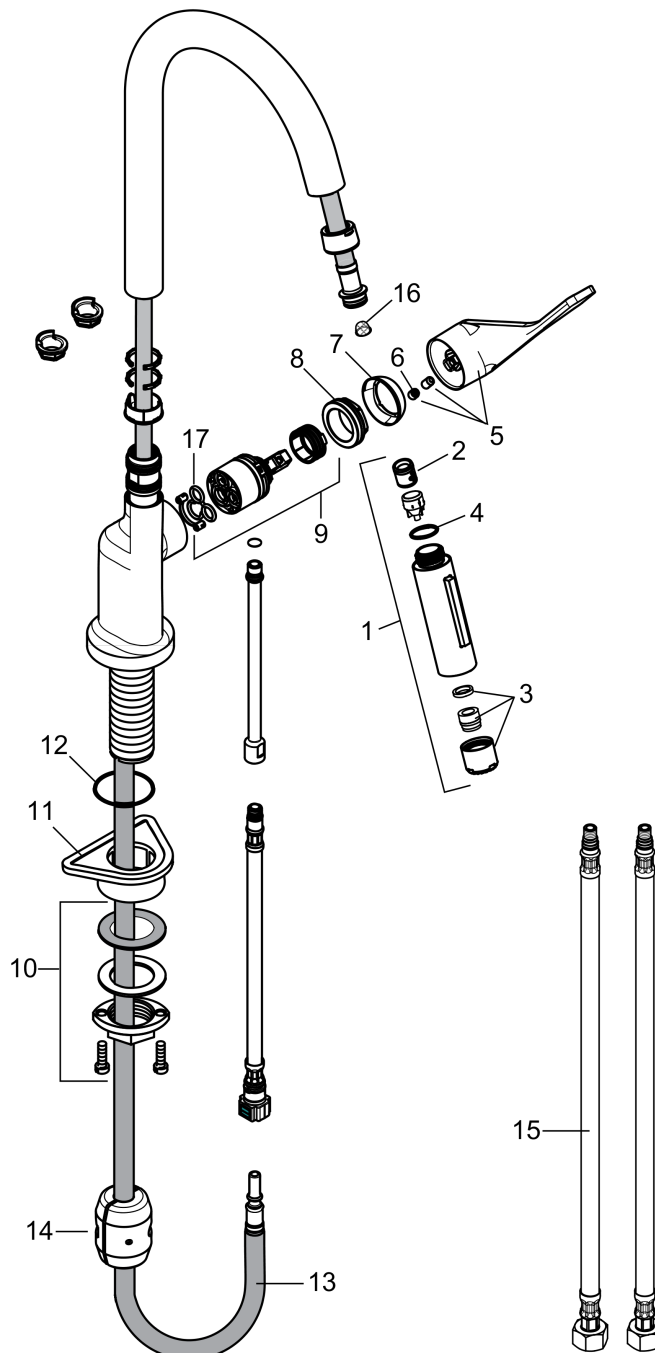

AXOR Citterio
HighArc Kitchen Faucet 2-Spray Pull-Down, 1.75 GPM
 Finishes : **steel optic** Part no. : **39835801**

Description

Features

- Swivel range 360°
- Laminar and needle spray
- Toggle spray diverter
- MagFit magnetic sprayhead docking
- Single-hole installation
- Flow: 1.75 GPM (6.6 L/Min)
- Ceramic cartridge
- 3/8" connections
- Integrated double backflow prevention

Technology

Product image

Scale drawing

AXOR Citterio
HighArc Kitchen Faucet 2-Spray Pull-Down, 1.75 GPM
Finishes : **steel optic** Part no. : **39835801**

Exploded drawing

Year of production: >11/15

AXOR Citterio
HighArc Kitchen Faucet 2-Spray Pull-Down, 1.75 GPM
 Finishes : **steel optic** Part no. : **39835801**

Spare parts list

Year of production: >11/15

Pos.	Description	Part no.	PC	PU
1	handspray	95908800	0	1
2	non return valve	93218000	0	1
3	aerator laminar M22x1 (15 l/min)	95909000	0	1
4	O-ring 18x1,5	98231000	0	1
5	handle	39891800	0	1
6	screw cover	96762000	0	1
7	flange	98603800	0	1
8	nut	97209000	0	1
9	cartridge, assy	92730000	0	1
10	fixing set (Ø 34)	95049000	0	1
11	support	97523000	0	1
12	O-ring 40x3	92634000	0	1
13	hose 1,50 m	88624000	0	1
14	weight	92500000	0	1
15	connection hose 35½" M8x0,75 3/8"	96316001	0	1
16	filter	97735000	0	1
17	seal	95008000	0	1
a	set of non return valves DW 15	97350000	0	1
b	set of lever collars	98365000	0	1
c	Grease	90920000	0	1
d	spout cpl.	95926800	0	1