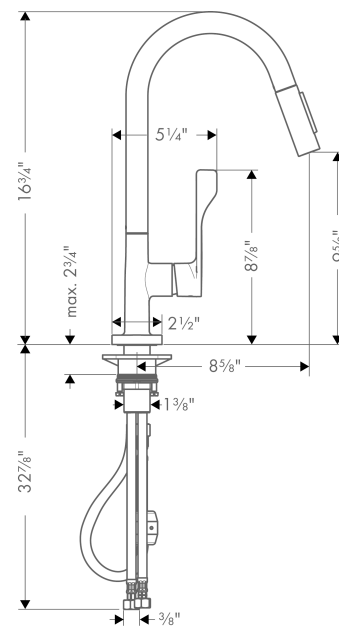

AXOR Citterio
HighArc Kitchen Faucet 2-Spray Pull-Down, 1.75 GPM
 Finishes : **steel optic** Part no. : **39835801**

Description

Features

- Swivel range 360°
- Laminar and needle spray
- Toggle spray diverter
- MagFit magnetic sprayhead docking
- Single-hole installation
- Flow: 1.75 GPM (6.6 L/Min)
- Ceramic cartridge
- 3/8" connections
- Integrated double backflow prevention

Technology

Product image

Scale drawing

AXOR Citterio
HighArc Kitchen Faucet 2-Spray Pull-Down, 1.75 GPM
Finishes : **steel optic** Part no. : **39835801**

Exploded drawing

Year of production: >11/15

AXOR Citterio
HighArc Kitchen Faucet 2-Spray Pull-Down, 1.75 GPM
 Finishes : **steel optic** Part no. : **39835801**

Spare parts list

Year of production: >11/15

Pos.	Description	Part no.	PC	PU
1	handspray	95908800	0	1
2	non return valve	93218000	0	1
3	aerator laminar M22x1 (15 l/min)	95909000	0	1
4	O-ring 18x1,5	98231000	0	1
5	handle	39891800	0	1
6	screw cover	96762000	0	1
7	flange	98603800	0	1
8	nut	97209000	0	1
9	cartridge, assy	92730000	0	1
10	fixing set (Ø 34)	95049000	0	1
11	support	97523000	0	1
12	O-ring 40x3	92634000	0	1
13	hose 1,50 m	88624000	0	1
14	weight	92500000	0	1
15	connection hose 35½" M8x0,75 3/8"	96316001	0	1
16	filter	97735000	0	1
17	seal	95008000	0	1
a	set of non return valves DW 15	97350000	0	1
b	set of lever collars	98365000	0	1
c	Grease	90920000	0	1
d	spout cpl.	95926800	0	1