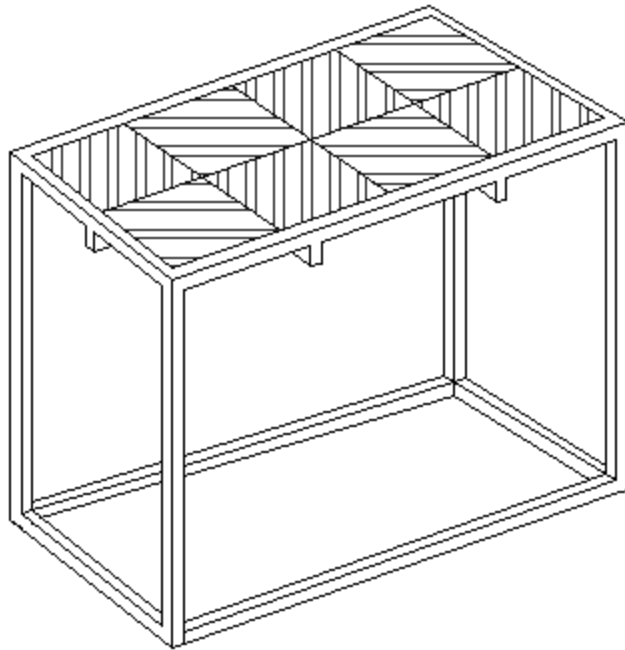

AVERY / ABIGAIL / KEIRA

NARROW END / SIDE TABLE

MODEL # AXCAVY-04

Questions, problems, assembly help, missing parts?

No need to return the product, we will gladly help and ship your replacement parts free of charge