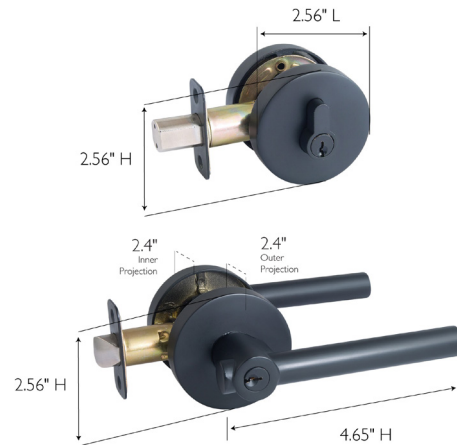

### Eastport Entry Lever Combo Matte Black

## SPECIFICATIONS

<b>MATERIAL CONSTRUCTION:</b>	Zinc	<b>KEYWAY:</b>	KW
<b>LOCK FUNCTION:</b>	Entry knob/lever	<b>REMOVABLE CORE:</b>	Yes
<b>DEADBOLT FUNCTION:</b>	Single Cylinder	<b>LATCH BACKSET:</b>	Adj, 2-3/8" - 2-3/4"
<b>EXTERIOR MAX PROJECTION:</b>	2.4"	<b>LATCH TYPE:</b>	2 Way (fixed faceplate)
<b>INTERIOR MAX PROJECTION:</b>	2.4"	<b>LATCHBOLT THROW DISTANCE:</b>	.5
<b>KNOB VS. LEVER:</b>	Lever	<b># PINS IN CYLINDER:</b>	5
<b>LEVER LENGTH:</b>	4.65"	<b>ANTI-BUMP PIN INSTALLED:</b>	Yes
<b>ROSE DIMENSIONS:</b>	2.56" H x 2.56" W	<b># KEYS INCLUDED:</b>	4
<b>ROSETTE / ESCUTCHEON SHAPE:</b>	Round	<b>SPINDLE TYPE:</b>	Square
<b>CROSS BORE:</b>	2.13"	<b>MOUNTING HARDWARE INCLUDED:</b>	Yes
<b>EDGE BORE:</b>	1"	<b>TOOLS NEEDED FOR INSTALLATION:</b>	Phillips Screwdriver
<b>HANDING:</b>	Reversible	<b>ASSEMBLED WEIGHT:</b>	4.07 lbs.
<b>REKEYABLE?:</b>	Yes		