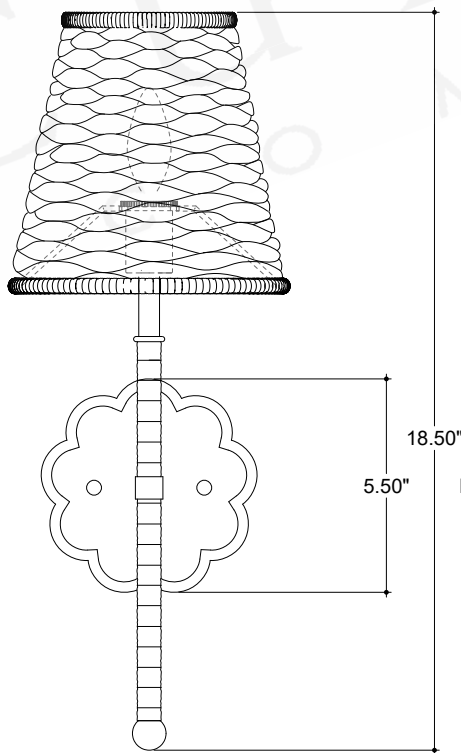

ITEM: 5000-0272

Overall Dimensions

Height: 18.5"

Width: 7"

Depth: 7.5"

TOP VIEW

FRONT VIEW

SIDE VIEW