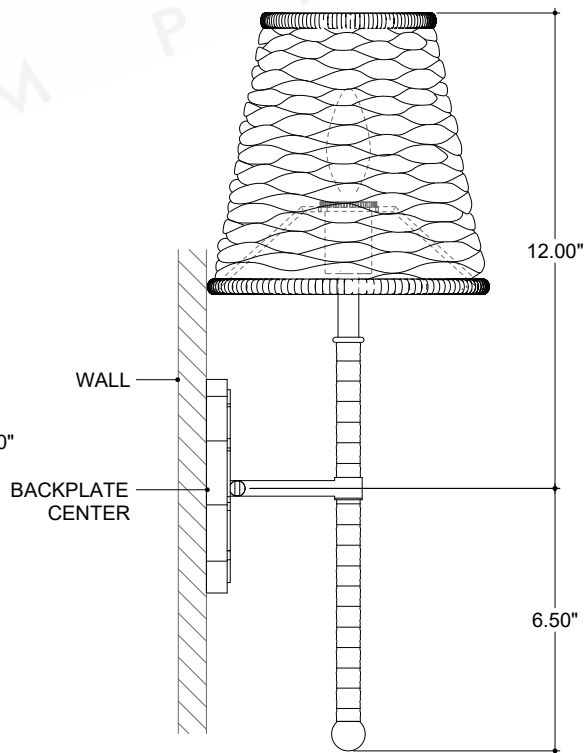

ITEM: 5000-0272

Overall Dimensions

Height: 18.5"

Width: 7"

Depth: 7.5"

TOP VIEW

FRONT VIEW

SIDE VIEW