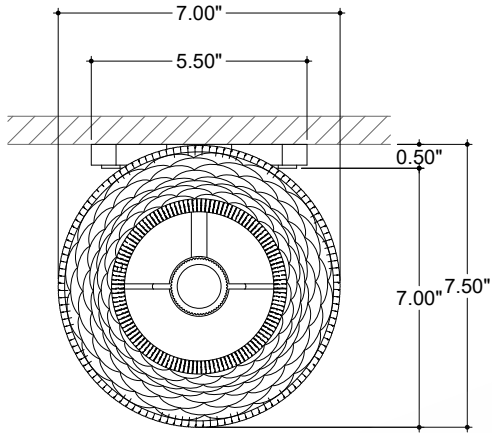

ITEM: 5000-0272

Overall Dimensions

Height: 18.5"

Width: 7"

Depth: 7.5"

TOP VIEW

FRONT VIEW

SIDE VIEW