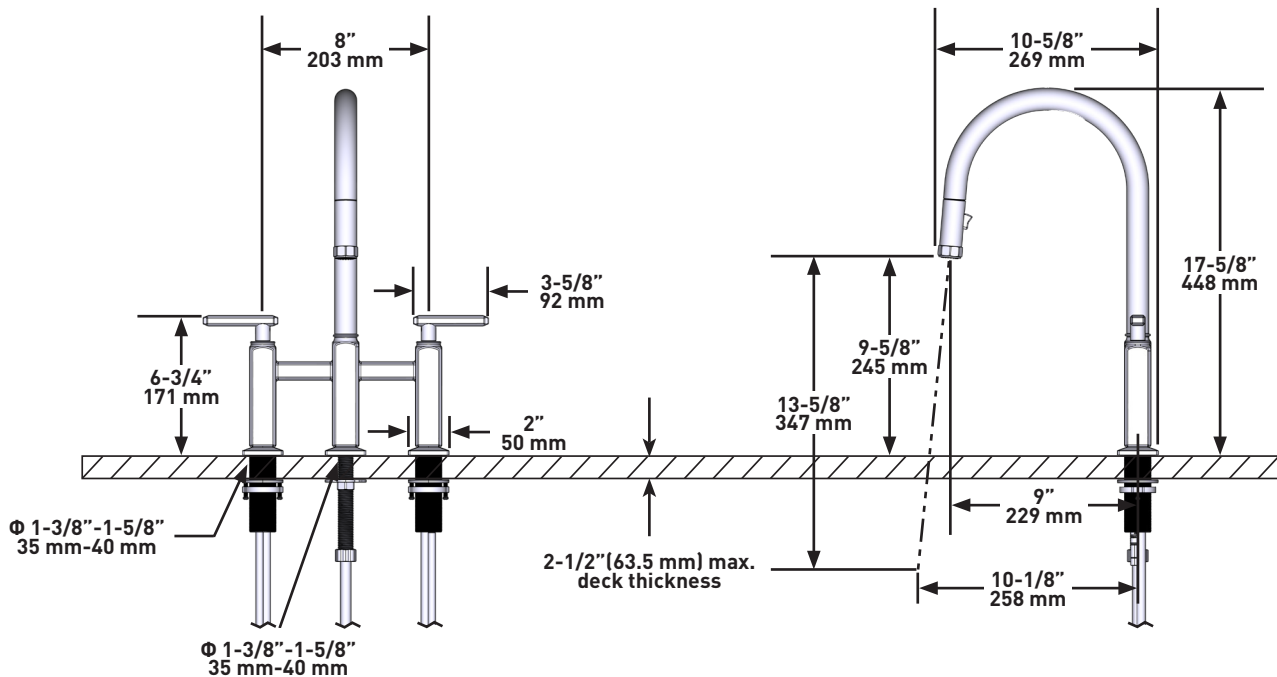

For warranty or additional information, contact:

U.S.A.
houseofrohl.com/support
1-800-777-9762

QUEBEC / MARITIMES / WESTERN CANADA
QUÉBEC / MARITIMES / OUEST CANADIEN
QUEBEC / MARITIMOS / CANADA OCCIDENTAL
houseofrohl.ca/support
1-866-473-8442

ONTARIO
houseofrohl.ca/support
1-800-287-5354