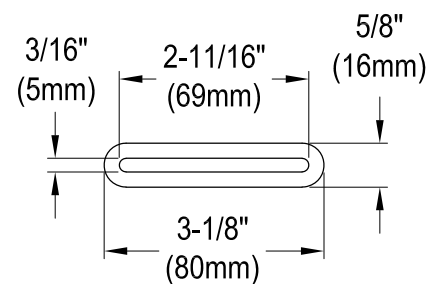

VTDR662723C310

66" Acrylic Anti-Skid Freestanding Tub with Drain

M14 x 120 (5 pcs)

View B
(5:1)

3/8" (10mm)

Section A-A

VTDR662723C310

Toe Touch Drain with Overflow Hole