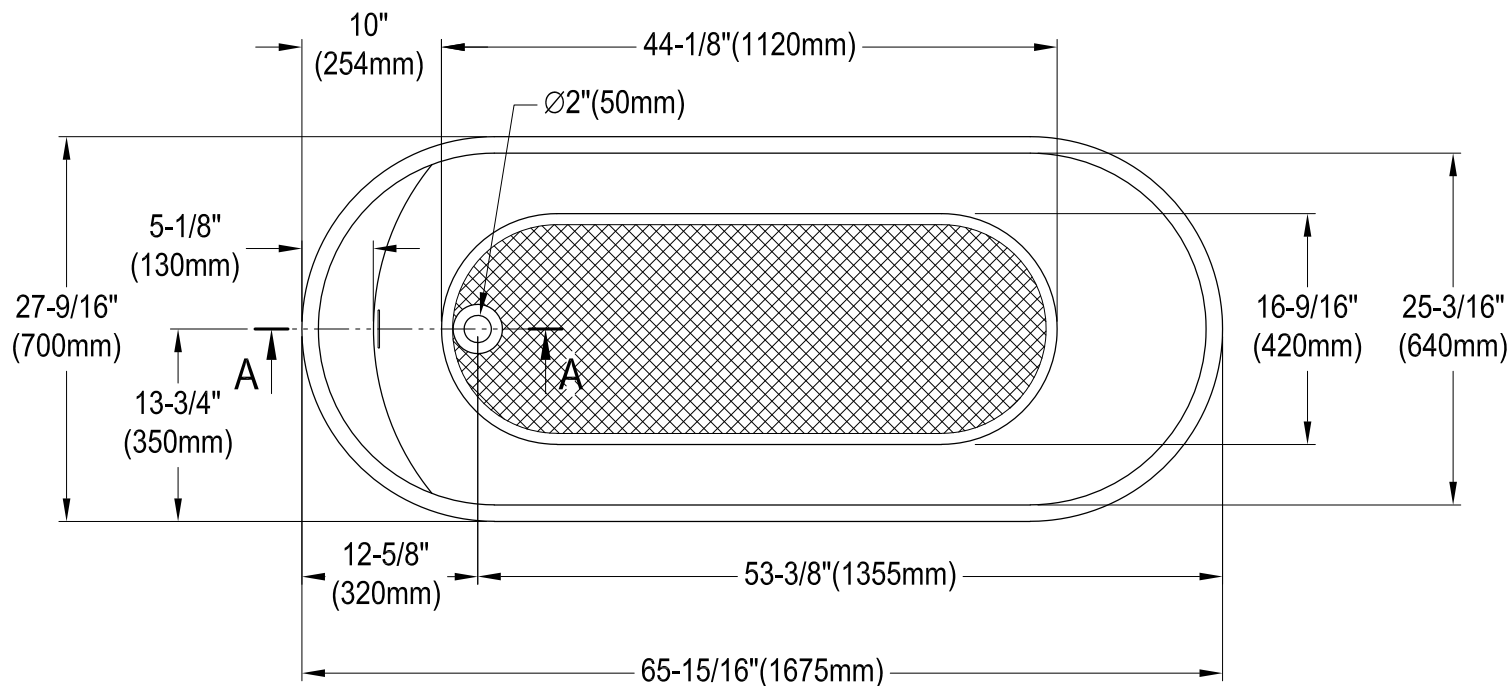

VTDR662723C310

66" Acrylic Anti-Skid Freestanding Tub with Drain

M14 x 120 (5 pcs)

View B
(5:1)

3/8" (10mm)

Section A-A

VTDR662723C310

Toe Touch Drain with Overflow Hole