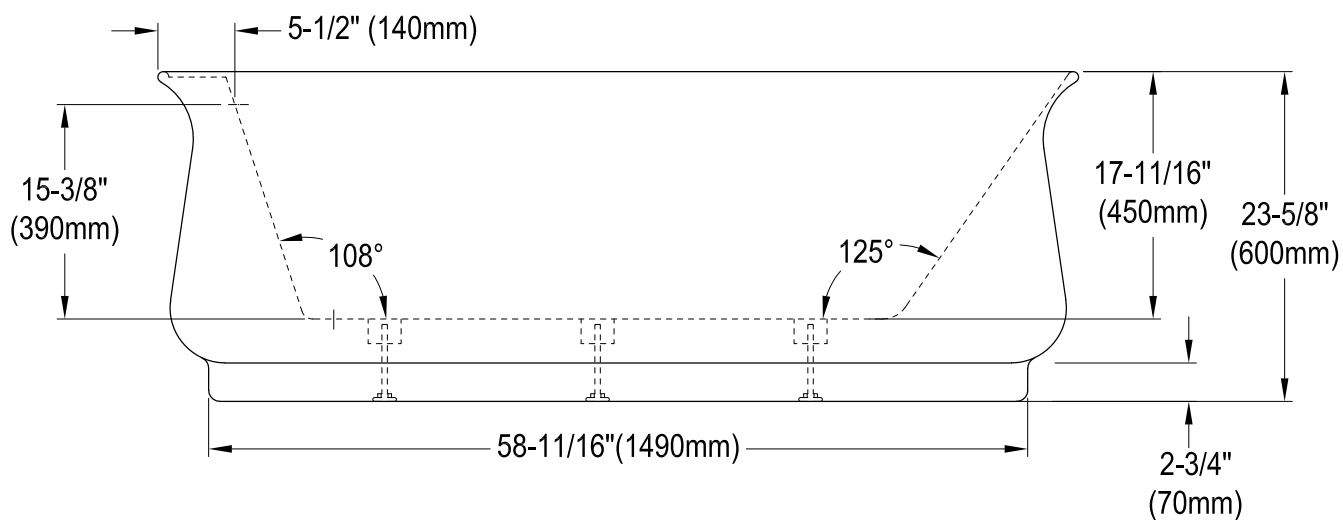

VTDR662723C310

66" Acrylic Anti-Skid Freestanding Tub with Drain

M14 x 120 (5 pcs)

View B
(5:1)

3/8" (10mm)

Section A-A

VTDR662723C310

Toe Touch Drain with Overflow Hole