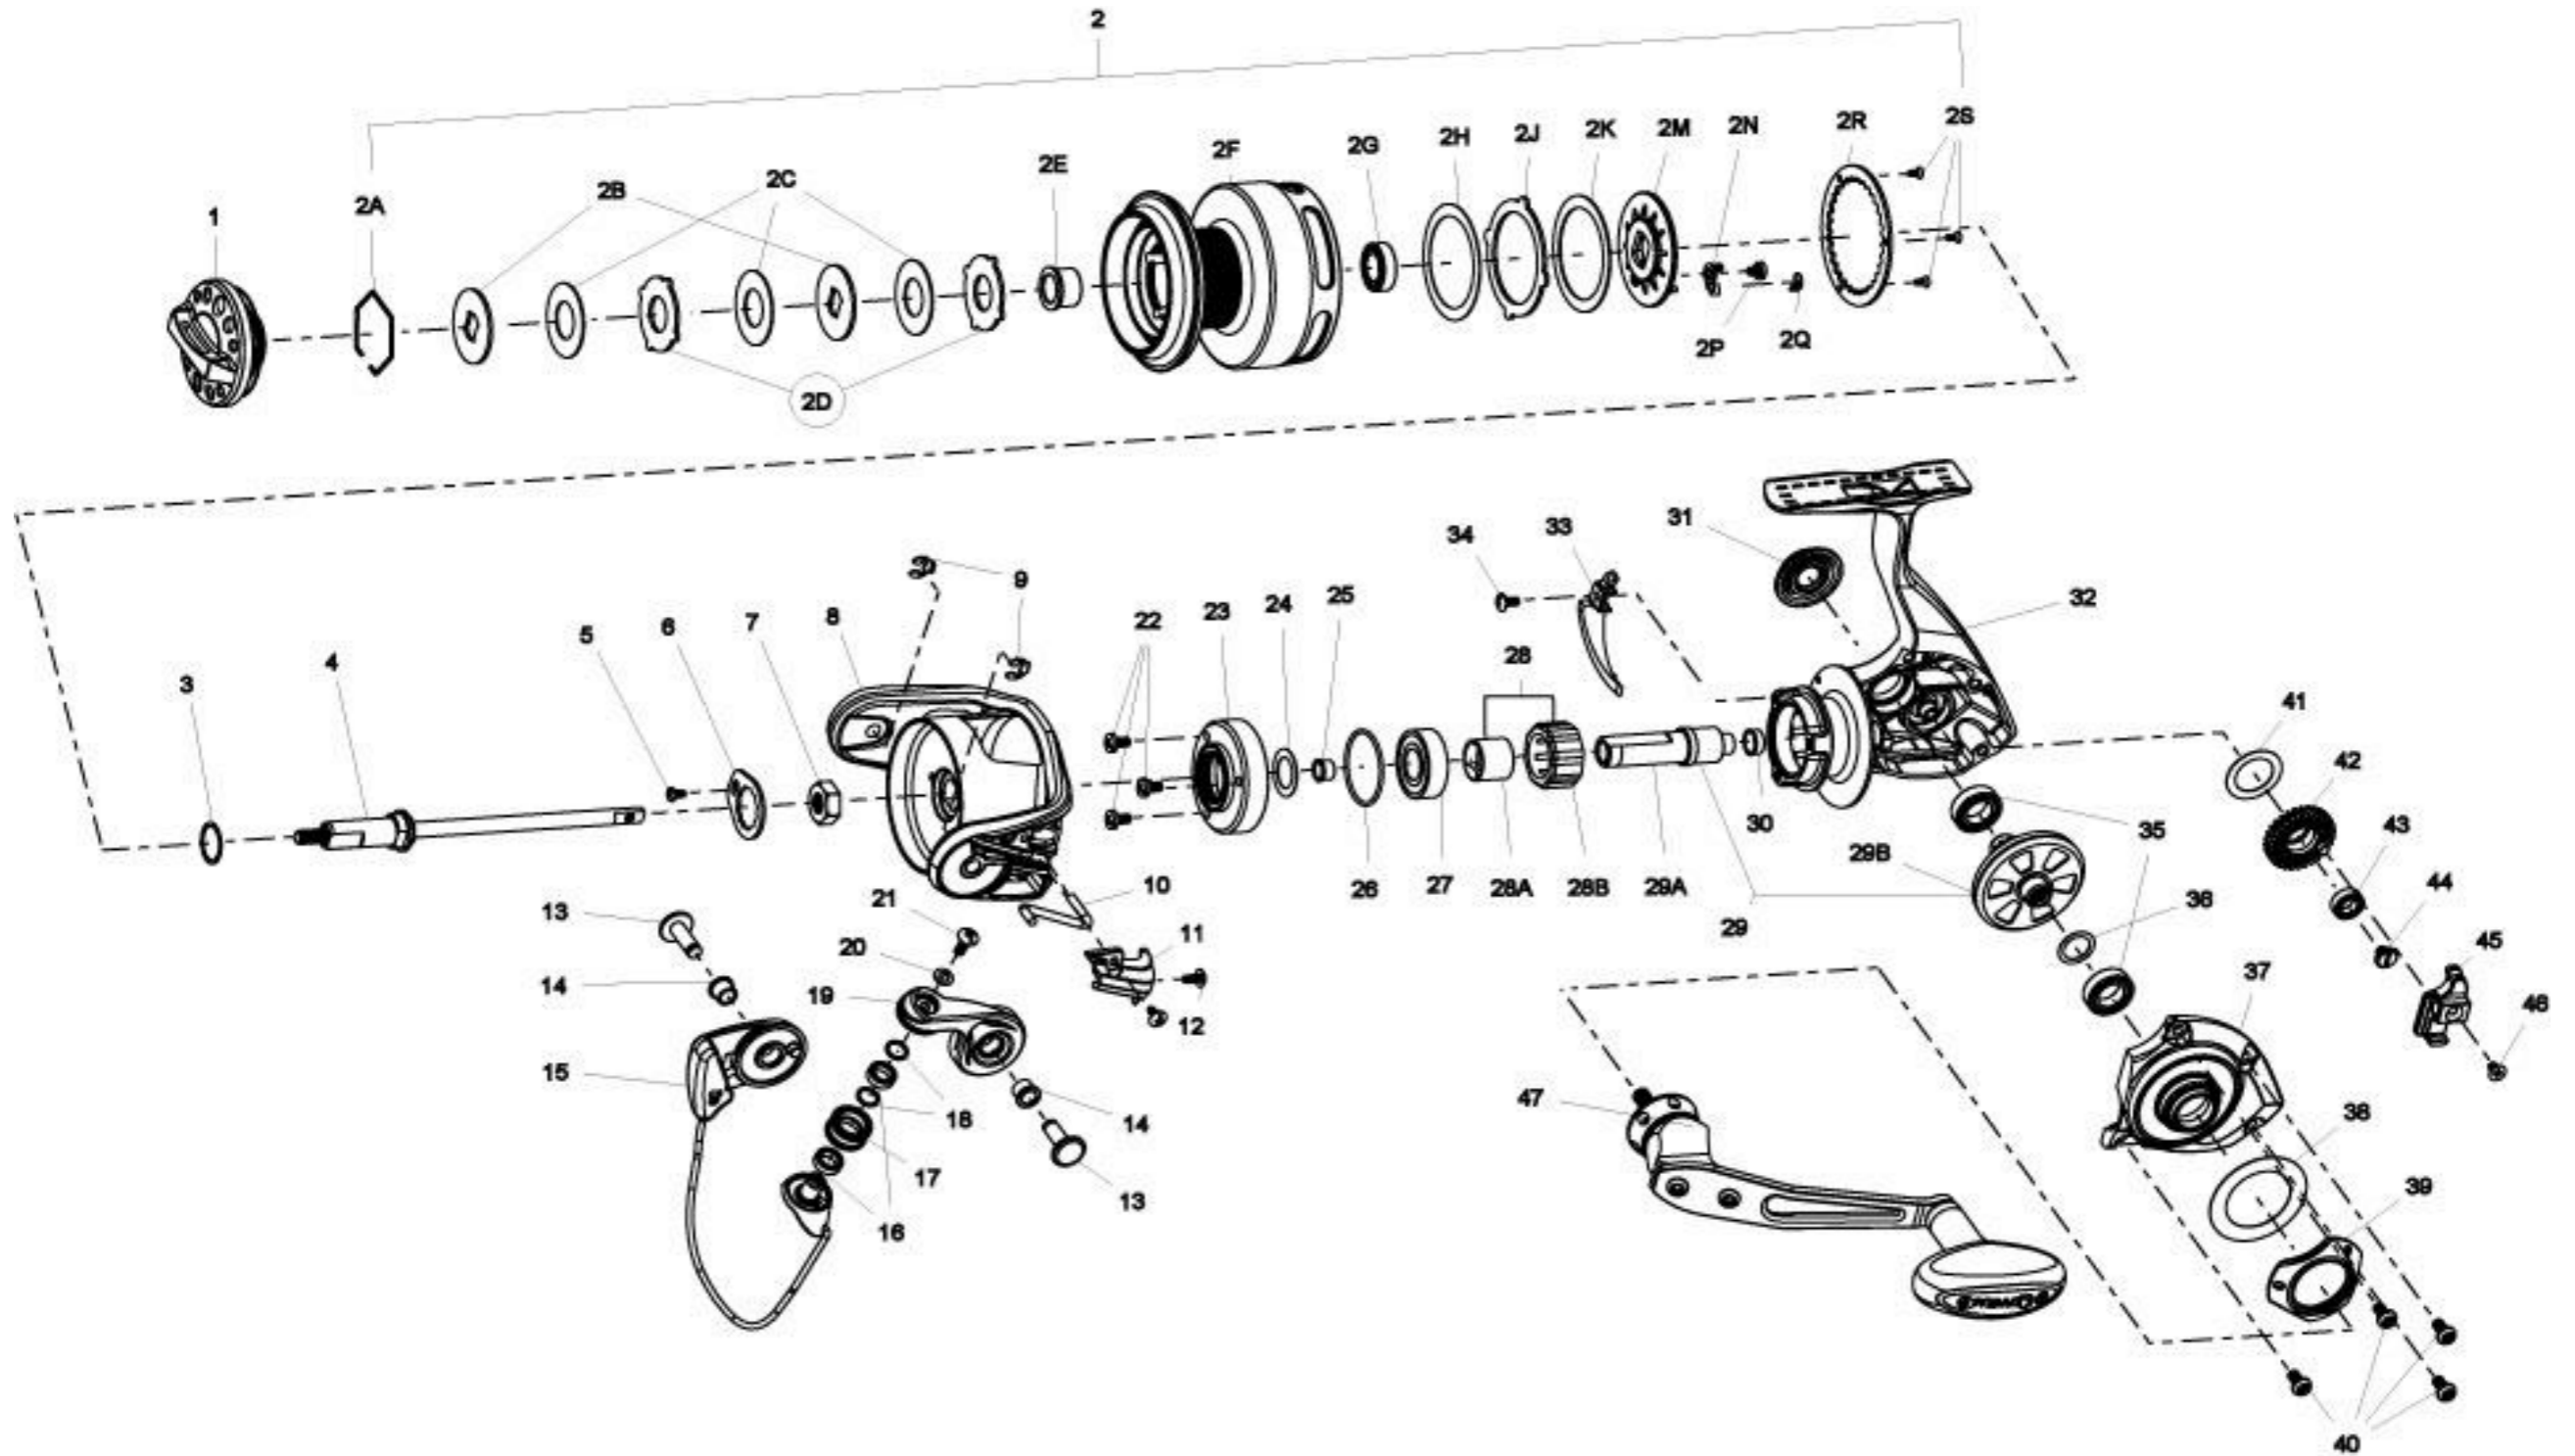

QUANTUM[®]

CSP50PTSE

CSP50PTSE

Quantum CSP50PTSE Spinning Reel Part List

Key #	Description	Part No.	Qty.	Key #	Description	Part No.	Qty.
1	Drag Knob Assembly	PAB332-01	1	19	Arm Lever Assembly	PAB307-01	1
2	Spool Kit Include	QAB421-01	1	20	Washer	VBP167-01	1
	2A - Retaining Ring	BAA038-01	1	21	Screw	BAA108-02	1
	2B - Drag Washer "D"	PAB080-01	2	22	Screw	JX107-03	3
	2C - Drag Washer "B"	QAB033-01	3	23	Ball Bearing Holder Assembly	PAB3190-01	1
	2D - Drag Washer "A"	PAB081-01	2	24	Washer	XF035-01	1
	2E - Spool Bushing	PAB058-01	1	25	Pinion Bushing "Top"	PAB028-01	1
	2F - Spool	QAB021-01	1	26	O-Ring	ORR8	1
	2G - Spool Ball Bearing	TW058-02	1	27	Pinion Ball Bearing	DT157-03	1
	2H - Washer	PAB065-01	1	28	One Way Clutch Kit Include	PAB463-01	1
	2J - Magnum Drag Washer "A"	QAB081-01	1		28A - Clutch Sleeve	PAB139-01	1
	2K - Magnum Drag Washer "B"	PAB033-01	1		28B - One Way Clutch	CAA063-01	1
	2M - Magnum Drag Plate	PAB039-01	1	29	Gear Kit Include	PAB412-03	1
	2N - Click Claw	PAB103-01	1		29A - Pinion	PAB011-03	1
	2P - Click Claw Pin	VBP114-01	1		29B - Drive Gear	WAA012-02	1
	2Q - Spool Click Spring	QAB069-01	1	30	Pinion Bushing "Bottom"	PAB027-01	1
	2R - Magnum Drag Retainer	PAB225-01	1	31	Handle Screw Cap	UAA054-02	1
	2S - Screw	DW107-01	3	32	Body	PAB001-01	1
3	Spool Adjust Washer	QAB065-01	1	33	Trip Bumper	PAB119-01	1
4	Main Shaft Assembly	PAB315-01	1	34	Trip Bumper Screw	QW053-05	1
5	Screw	CAA094-02	1	35	Body Ball Bearing	TW058-03	2
6	Rotor Nut Retainer	PAB118-01	1	36	Drive Gear Adjust Washer	BAA105-04	1
7	Rotor Nut	PAB006-01	1	37	Side Cover	PAB023-01	1
8	Rotor Assembly	QAB309-01	1	38	Side Cover Cosmetic Washer	PAB075-01	1
9	E-Clip	KQ034-01	2	39	Side Cover Cosmetic Ring	PAB142-02	1
10	Kick Lever	QAB019-01	1	40	Side Cover Screw	VBP057-04	4
11	Rotor Cover	QAB087-01	1	41	O/S Gear Washer	KF121-01	1
12	Rotor Cover Screw	CW125-02	2	42	O/S Gear	PAB053-01	1
13	Pin	RAB042-01	2	43	O/S Gear Ball Bearing	SW017-01	1
14	Bushing	SAB106-01	2	44	O/S Gear Screw	PAB057-01	1
15	Bail Assembly	QAB347-01	1	45	O/S Slider	PAB025-01	1
16	Ball Bearing	CT157-02	2	46	Main Shaft Screw	BAA100-01	1
17	Line Roller	RAB004-01	1	47	Handle Assembly	WAA318-51	1
18	Line Roller Washer	RAB102-01	2				