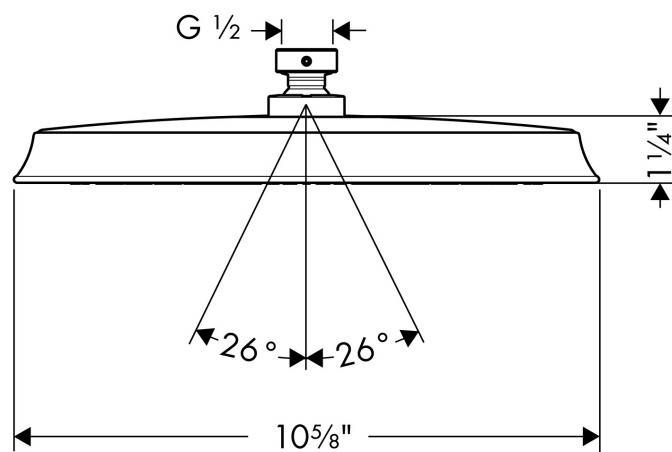

Brand hansgrohe
Art. Name **Raindance Classic** Showerhead 240 1-Jet PowderRain, 2.5 GPM
Art. Nr. 26921001
Surface chrome
Pos. 1

Product Picture

Drawing

Technology

Features

- Spray modes: PowderRain
- 180 no-clog spray channels
- Flow: 2.5 GPM (9.5 L/Min)
- Fully-finished matching spray face
- Spray face removable for cleaning