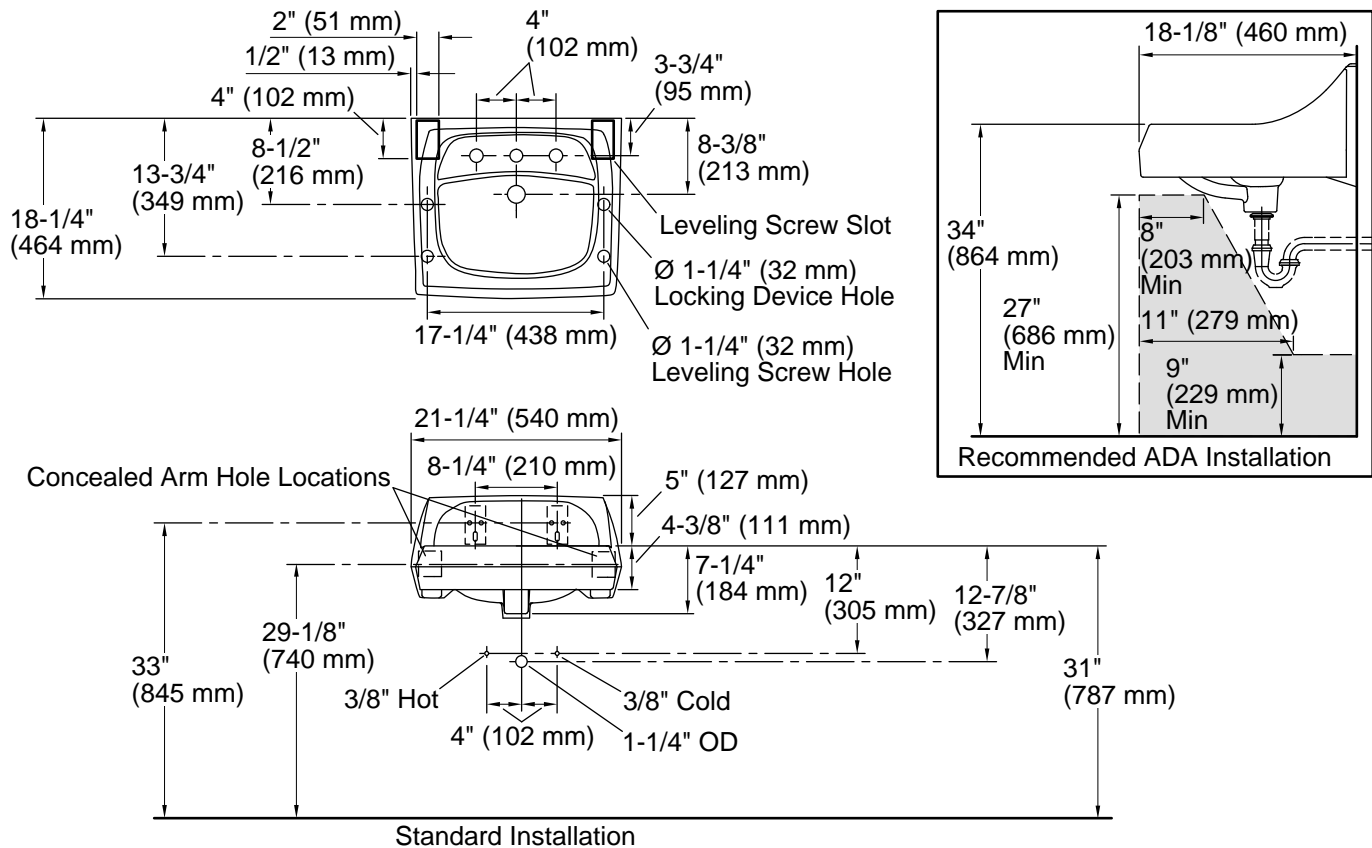

Features

- Made from premium materials that withstand high-volume usage
- 21-1/4" (540 mm) x 18-1/8" (460 mm)
- Faucet sold separately
- Includes wall hanger

Material

- Vitreous china

Installation

- Wall-mount
- Drilled for concealed arm carrier installation

Technical Information

All product dimensions are nominal.

Basin configuration:	Single Bowl
Center(s):	8" (203 mm)
Bowl area (Center):	Length: 16" (406 mm) Width: 10" (254 mm) Water depth: 3-1/8" (79 mm)
With overflow:	Yes
Number of deck holes:	3
Faucet hole(s):	1-3/8" (35 mm)
Soap/Lotion hole:	1-1/4" (32 mm)
Drain hole:	1-3/4" (44 mm)