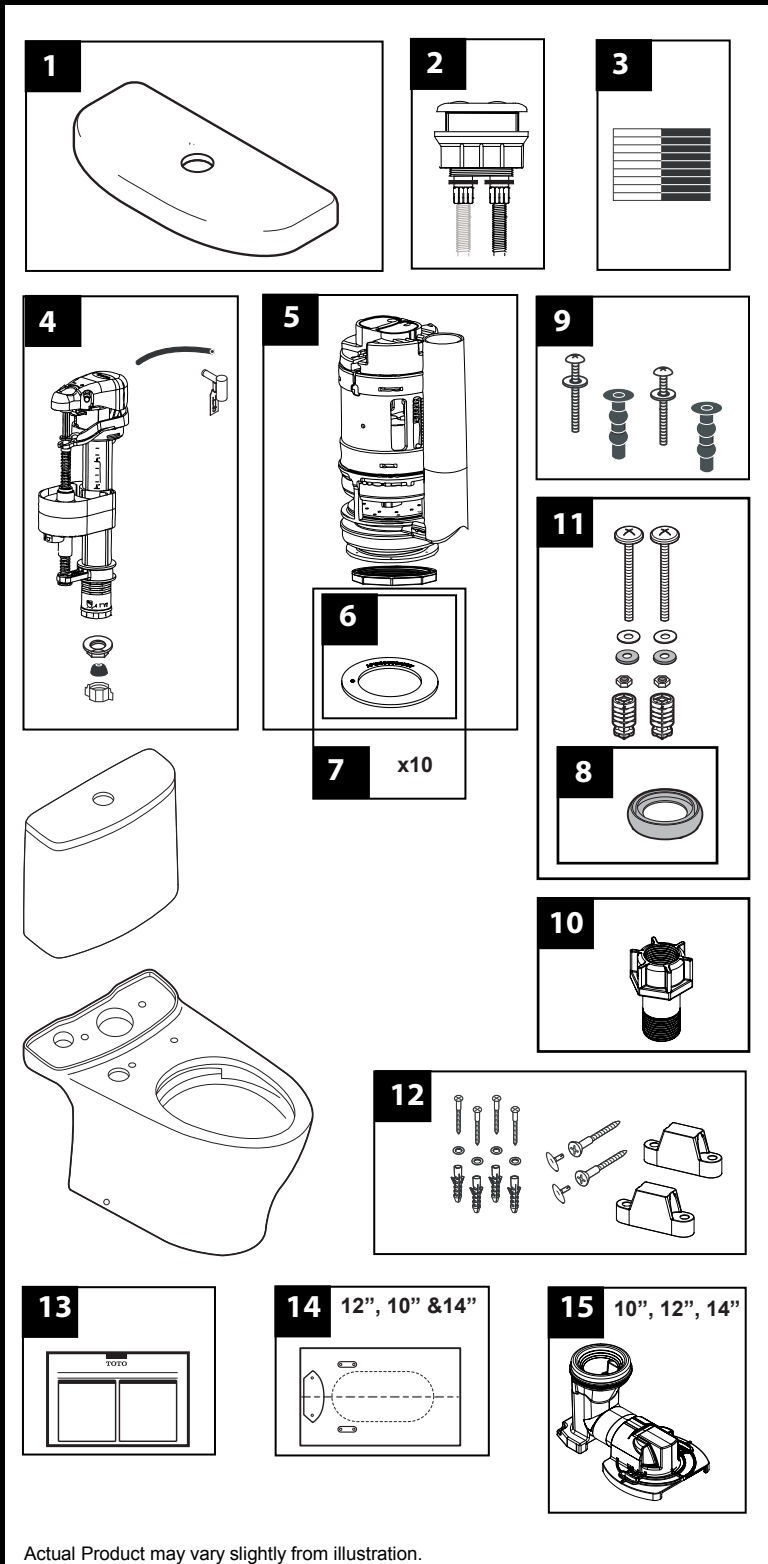

# CST446CUMG, MS446124CUM(G) MW4463046CUMG & MW4463056CUMG

CST446CUMG MS446124CUM MS446124CUMG MW4463046CUMG MW4463056CUMG  
 CT446CUG CT446CUT40 CT446CUGT40 CT446CUGT40 CT446CUGT40  
 ST446UM ST446UM ST446UM ST446UM ST446UM

## Aquia® IV 1.0 & 0.8 Gpf Toilet, Elongated, DynaMax™ Tornado Flush®, Unifit Rough-In, Push button, (including CeFiONtect™)

Item	Part	Description
1	TCU446CRU#01	Tank Lid w/ Velcro Tape - Cotton White
	TCU446CRU#03	Tank Lid w/ Velcro Tape - Bone
	TCU446CRU#11	Tank Lid w/ Velcro Tape - Colonial White
	TCU446CRU#12	Tank Lid w/ Velcro Tape - Sedona Beige
	TCU446CRU#51	Tank Lid w/ Velcro Tape - Ebony
2	THU735#CP-A	Push Button Assembly - Chrome Plated
3	THU107	Velcro tape
4	TSU83.07-A	Fill Valve Assembly
5	THU737-A	Flush Valve Assembly, 1.0 GPF
6	9BU112E-A	Flush Valve Seal Gasket (1 piece)
7	THU744	Flush Valve Seal Gasket (10 pieces)
8	9BU109E-A	Tank to Bowl Gasket
9	THU651N	Seat Top Mounting Hardware
10	9AU321-A	Washlet Adapter
11	THU741-A	Tank to Bowl Mounting Hardware
12	THU742#01-A	Toilet Mounting Hardware (for #01 & #11)
	THU742#03-A	Toilet Mounting Hardware
	THU742#12-A	Toilet Mounting Hardware
	THU742#51-A	Toilet Mounting Hardware
13	0EU179-A	Installation Instruction
14	0GU181-A	12" Unifit Rough-In Template
	0GU182-A	10" & 14" Unifit Rough-In Template
15	TSU08W.10	Unifit Rough-In 10"
	TSU08W.12	Unifit Rough-In 12"
	TSU08W.14	Unifit Rough-In 14"