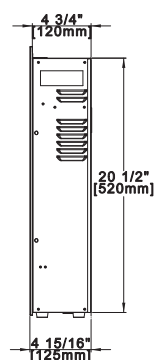

Features and Benefits

- Simply plugs into a 120V wall outlet
- Features front vents within the sleek design
- Suitable for any room including bedrooms, sitting rooms and mobile homes
- Paintable cord cover included (covers cord and can be painted to blend in with existing décor)
- Crystal clear cube ember bed accents the flame
- Feature the option of both blue or orange flame, or a combination of both
- Convenient remote control (controls flame intensity, flame color option, blower, heat output and timer)
- Up to 5,000 BTU's
- Viewing area: 40 9/16"W x 12"H
- 1,500 Watts