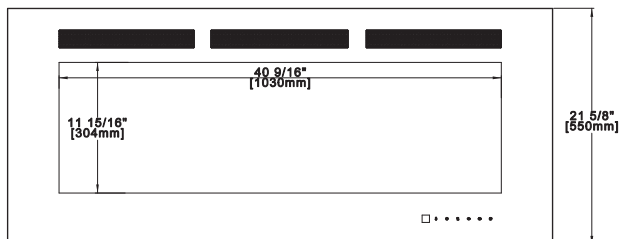

Features and Benefits

- Simply plugs into a 120V wall outlet
- Features front vents within the sleek design
- Suitable for any room including bedrooms, sitting rooms and mobile homes
- Paintable cord cover included (covers cord and can be painted to blend in with existing décor)
- Crystal clear cube ember bed accents the flame
- Feature the option of both blue or orange flame, or a combination of both
- Convenient remote control (controls flame intensity, flame color option, blower, heat output and timer)
- Up to 5,000 BTU's
- Viewing area: 40 9/16"W x 12"H
- 1,500 Watts