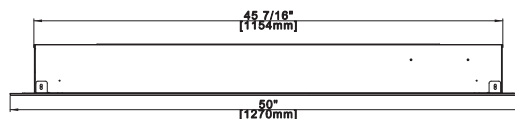

Features and Benefits

- Simply plugs into a 120V wall outlet
- Features front vents within the sleek design
- Suitable for any room including bedrooms, sitting rooms and mobile homes
- Paintable cord cover included (covers cord and can be painted to blend in with existing décor)
- Crystal clear cube ember bed accents the flame
- Feature the option of both blue or orange flame, or a combination of both
- Convenient remote control (controls flame intensity, flame color option, blower, heat output and timer)
- Up to 5,000 BTU's
- Viewing area: 40 9/16"W x 12"H
- 1,500 Watts