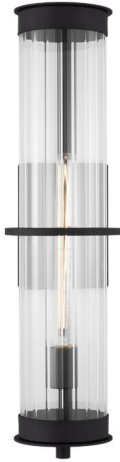

VISUAL COMFORT & Co.

8826701-12: Extra Large One Light Outdoor Wall Lantern Dimensions:

Width: 6.12"
Height: 24.0"

Extends: 7.375'
Wire: 6.5" (color;Black/White)
Mounting Proc.: Screw(s)
Connection: Mounted To Box

Bulbs:

1 - Medium T10 60.0w Max. 120v Not included

Features:

- Easily converts to LED with optional replacement lamps
- Meets Title 24 energy efficiency standards
- Title 24 compliant if used with Joint Appendix (JA8) approved light bulbs listed in the California Energy Commission Appliance database.

Material List:

1 Body - Aluminum - Black

Safety Listing:

Safety Listed for Wet Locations

Instruction Sheets:

Trilingual (English, Spanish, and French) (ALCONA_OD_WALL)

Collection: Alcona

UPC #:785652125669

Finish: Black (12)

Shade / Glass / Diffuser Details:

Part	Material	Finish	Quantity	Item Number	Length	Width	Height	Diameter	Fitter Diameter	Shade Top Length	Shade Top Width	Shade Top Diameter
Shade	Glass	Clear Fluted	1				22.5	4.75				