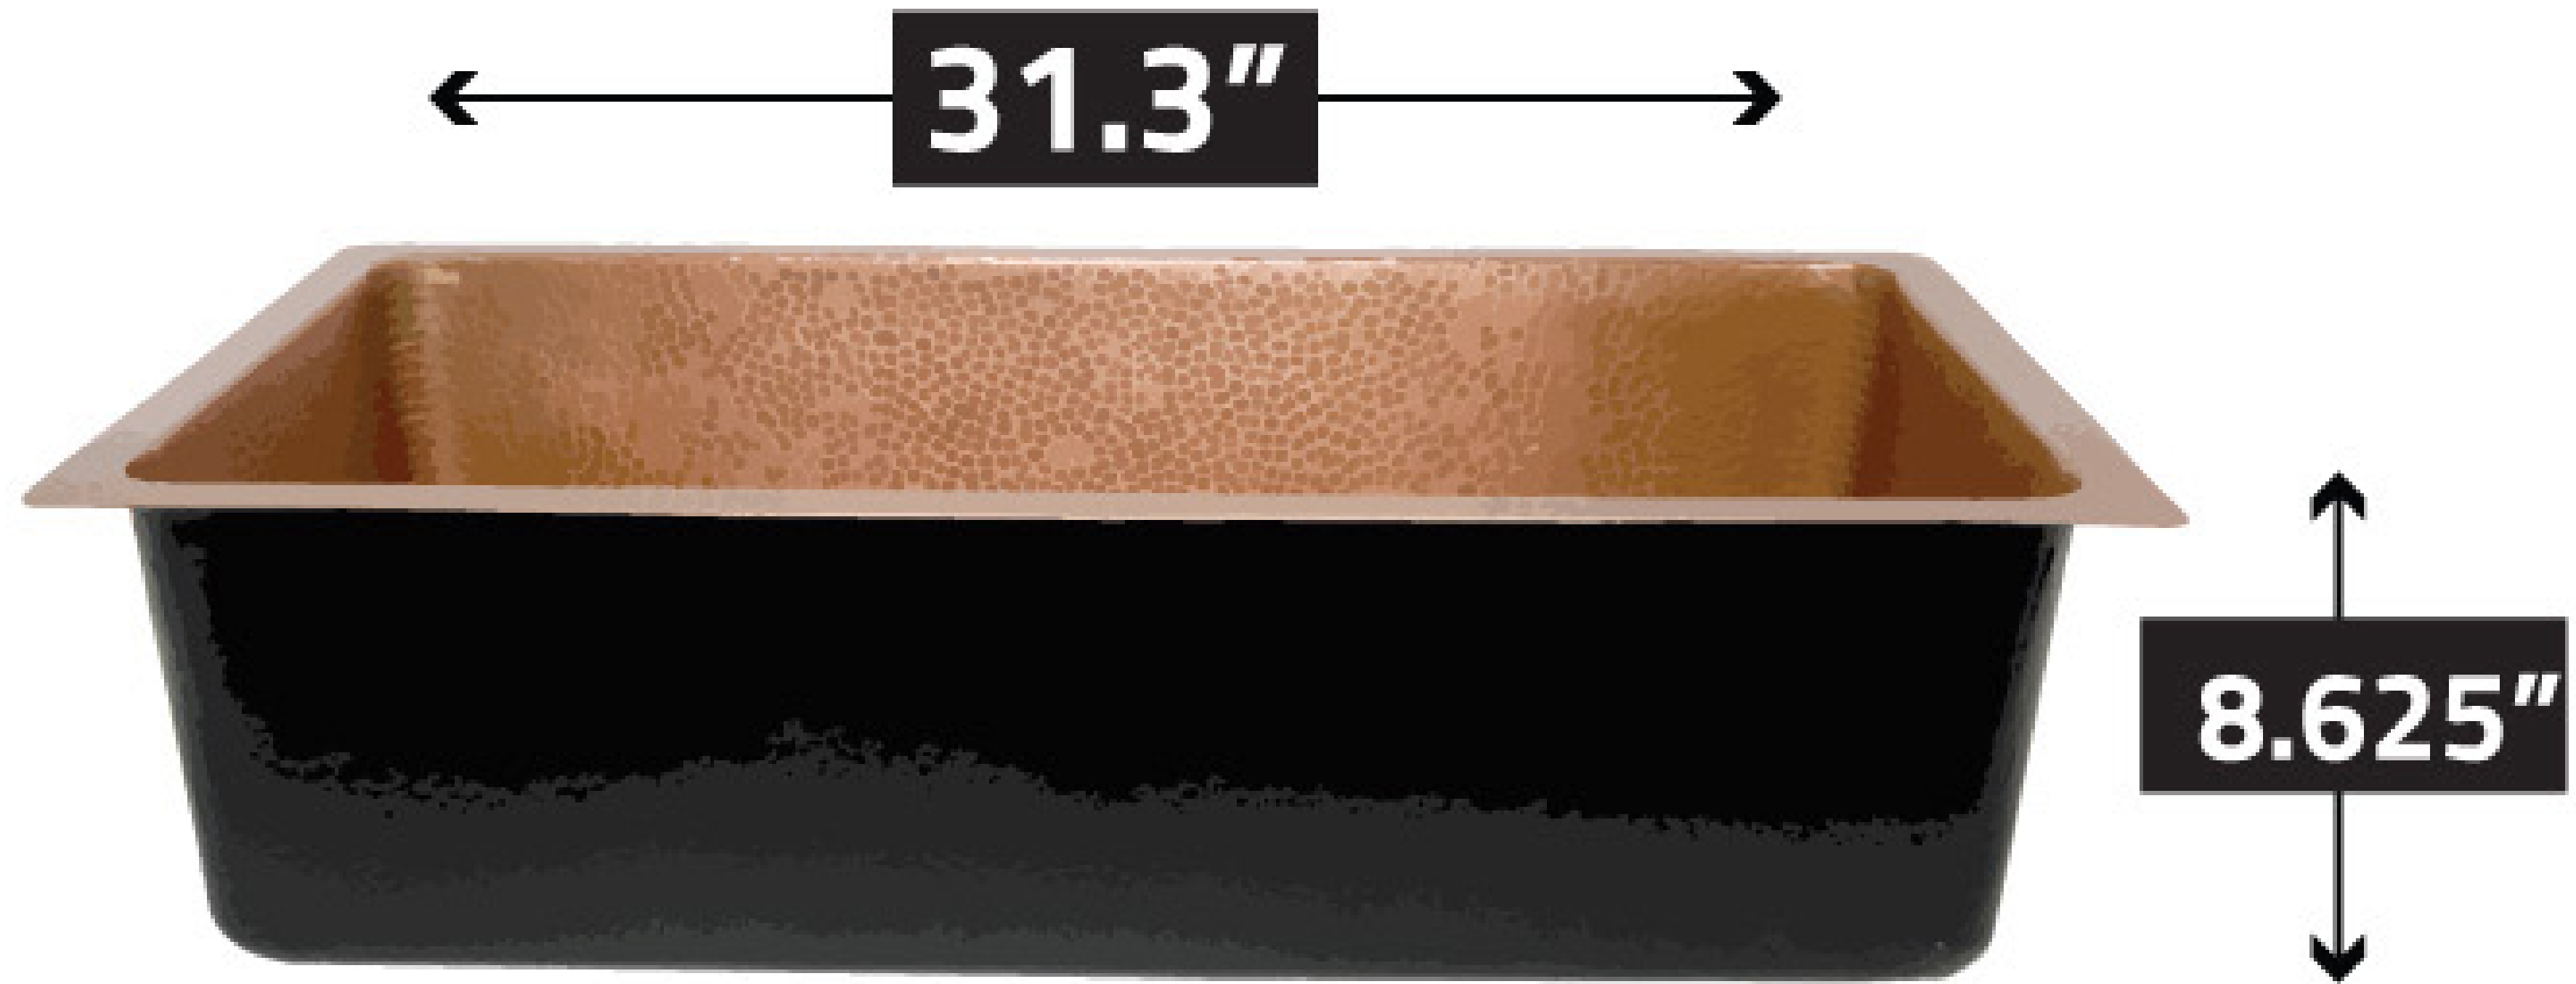

SK-027

DROP-IN KITCHEN SINK

NOTE:
Every unit in this series is handmade by a skilled artisan. As a result, color, texture and size will vary slightly with each unit. The measurements displayed should be taken as an approximation of the finished product.