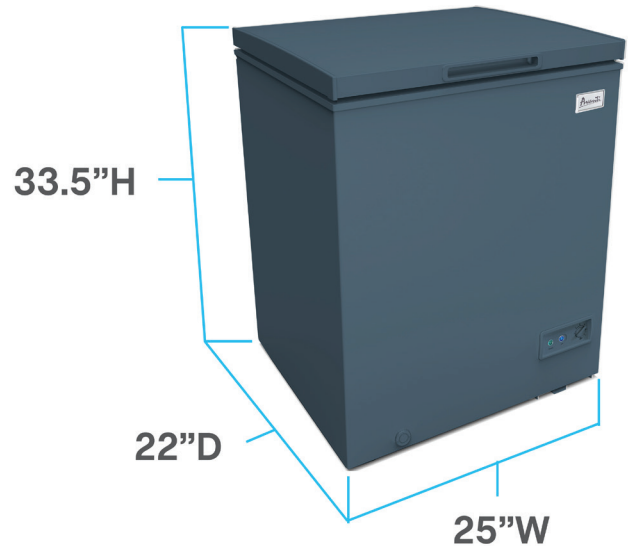

## Avanti 5.0 cu. ft. Garage Ready Chest Freezer, in Slate Blue

Stock up and store more of your favorite frozen foods while saving time and money with the 5.0 cubic feet white deep freezer from Avanti. The garage ready chest freezer can handle hot or cold temperatures while maintaining an optimal temperature inside.

- 5 cu. ft. capacity
- Single flip up lid for easy access
- Integrated handle

### Specifications

Installation Type: Freestanding  
Assembled Dims: 21.89" x 25.08" x 33.35"  
Assembled Wgt (lb): 56  
Shipping Dims: 22.75" x 25.75" x 34.75"  
Shipping Wgt (lb): 62  
Temp Range (°F): -10° - 5°  
Door Swing Orientation: Lift Up  
Electrical Specs: 1.2A/120V/120W  
Included Components:  
Removable Wire Storage Basket  
Instruction Manual  
Defrost Drain