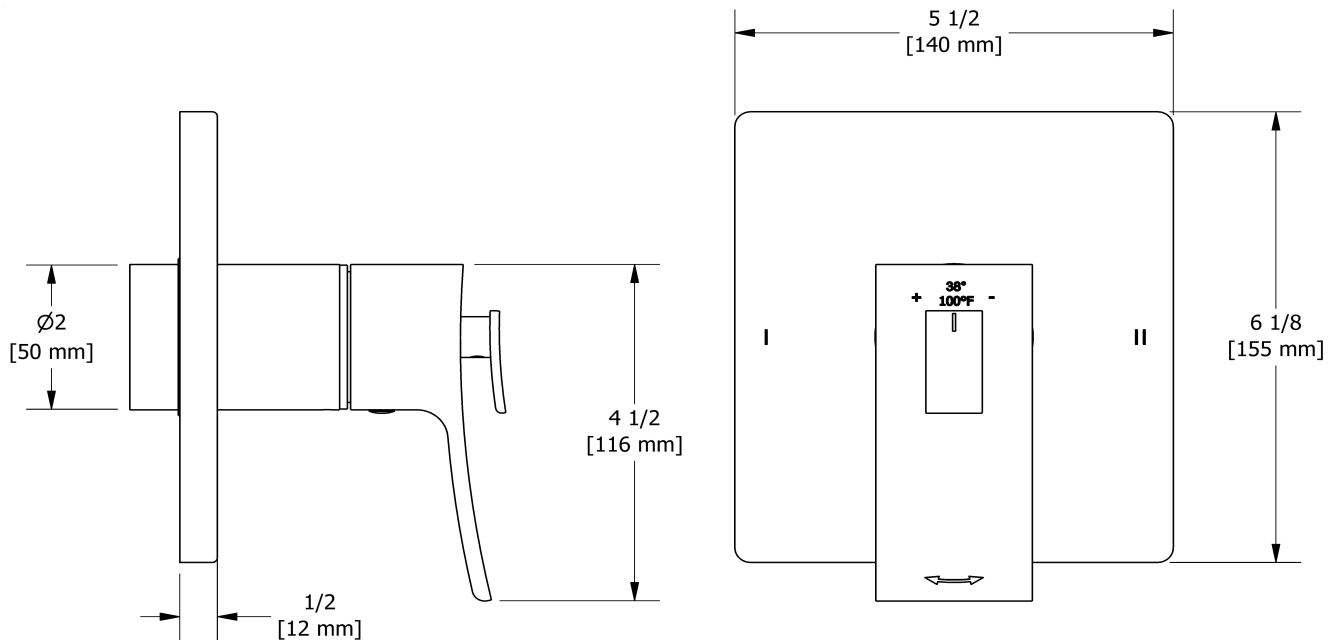

Certifications

- CSA B125.1
- ASME A112.18.1
- ASSE 1016
- CMR248 Approval
- ADA