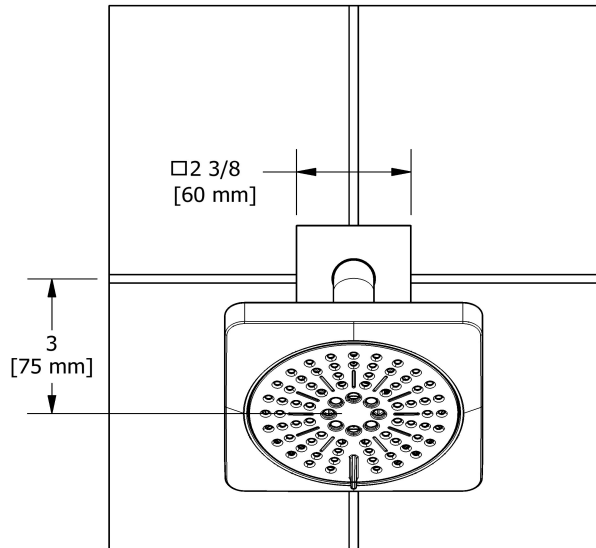

Sizes, models and finishes may differ from thoses presented.

Warranty

This **Riobel Inc.** product you have purchased carries a Limited Lifetime Warranty on the chrome, PVD finish, blacks and all working parts and is guaranteed from the initial purchase date against all manufacturing defects. All other finishes, including plastic components, are guaranteed for one year. All electric and/or electronic parts are covered by a 5-year limited warranty.

Customer Service

Ontario, West Canada : 888-287-5354 Quebec, Maritimes, United States : 866-473-8442