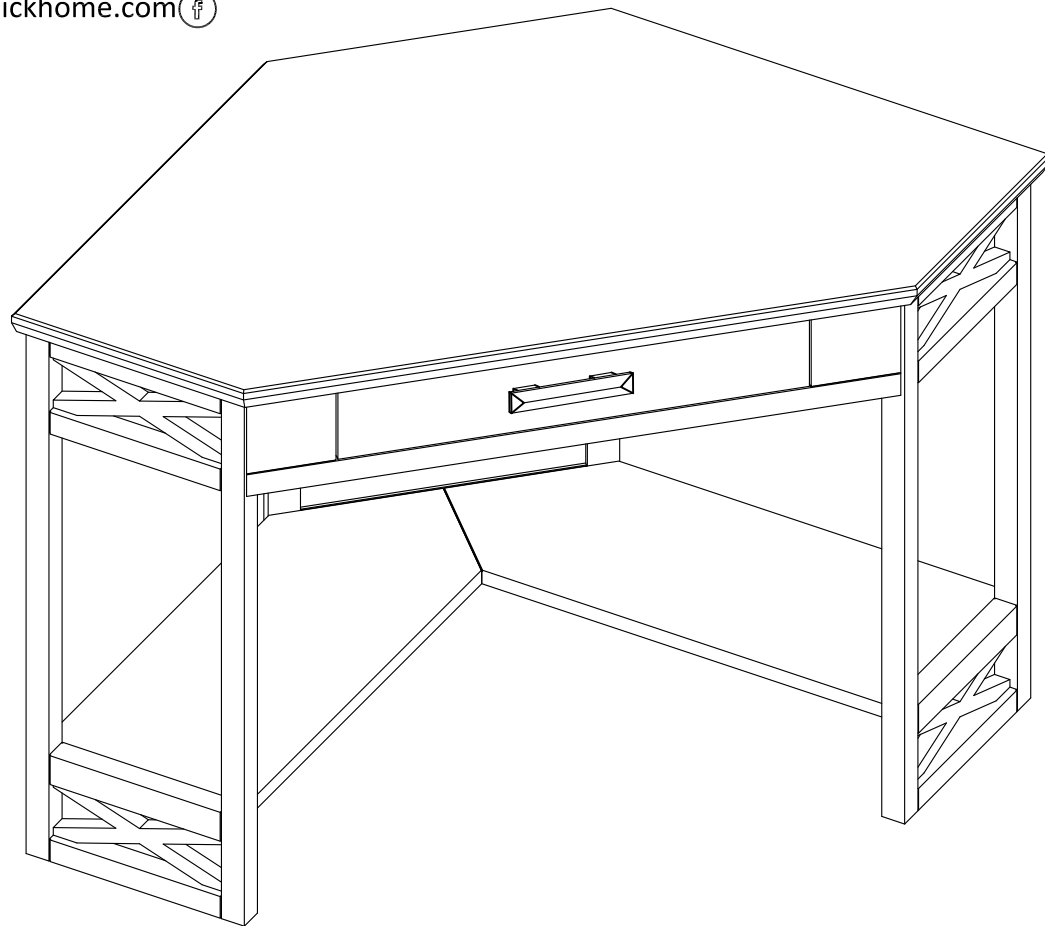

ITEM# 85430

White Corner Computer Desk

Leick
Home
SINCE 1910

2219 S. 19th St.
Sheboygan, WI 53081
Ph: 920-451-4060
Fax: 920-451-4063
info@leickhome.com

 www.leickhome.com 

Hardware List

Item	Description	Qty
a	 Bolt 1/4" * 1 1/4"	12PCS
b	 Allen wrench	1PC
c	 Flat Washer 1/4" * 16mm	12PCS
d	 Lock Washer	12PCS

Parts List

Item	Description	Qty
 A	Top Assembly	1PC
 B	Shelf	1PC
 C	Side Frame	2PCS
 D	Back Frame	1PC

Assembly Instructions

step 1

Fasten (2) side frames and back frame with (6) bolts, flat washers and lock washers using the Allen wrench, Do not tighten yet.