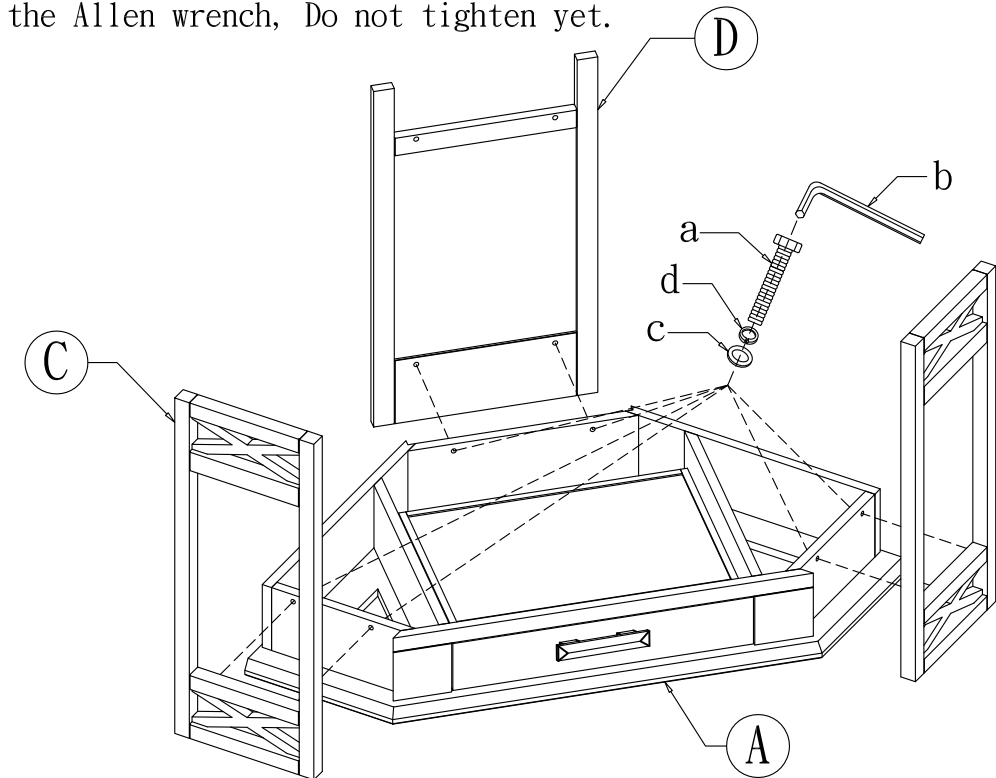

ITEM# 85430

White Corner Computer Desk

Leick
Home
SINCE 1910

2219 S. 19th St.
Sheboygan, WI 53081
Ph: 920-451-4060
Fax: 920-451-4063
info@leickhome.com

 www.leickhome.com 

Hardware List

Item	Description	Qty
a	 Bolt 1/4" * 1 1/4"	12PCS
b	 Allen wrench	1PC
c	 Flat Washer 1/4" * 16mm	12PCS
d	 Lock Washer	12PCS

Parts List

Item	Description	Qty
 A	Top Assembly	1PC
 B	Shelf	1PC
 C	Side Frame	2PCS
 D	Back Frame	1PC

Assembly Instructions

step 1

Fasten (2) side frames and back frame with (6) bolts, flat washers and lock washers using the Allen wrench, Do not tighten yet.

step 2

Fasten the shelf to the side frames and the back frame with (6) bolts and flat washers and lock washers, tighten. Now tighten all bolts in step 1.