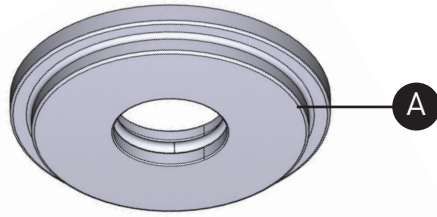

ORDER BY PART NUMBER

ILLUSTRATED PARTS

568

Shower arm

ID	Kit Number	Finish
*A	218575	See below
*B	035-006	See below

<u>*Finish Determined by Suffix</u>	
<u>Finish</u>	<u>Description</u>
C	Chrome
BN	Brushed Nickel (PVD)
BK	Black
BG	Brushed Gold (PVD)
PN	Polished Nickel