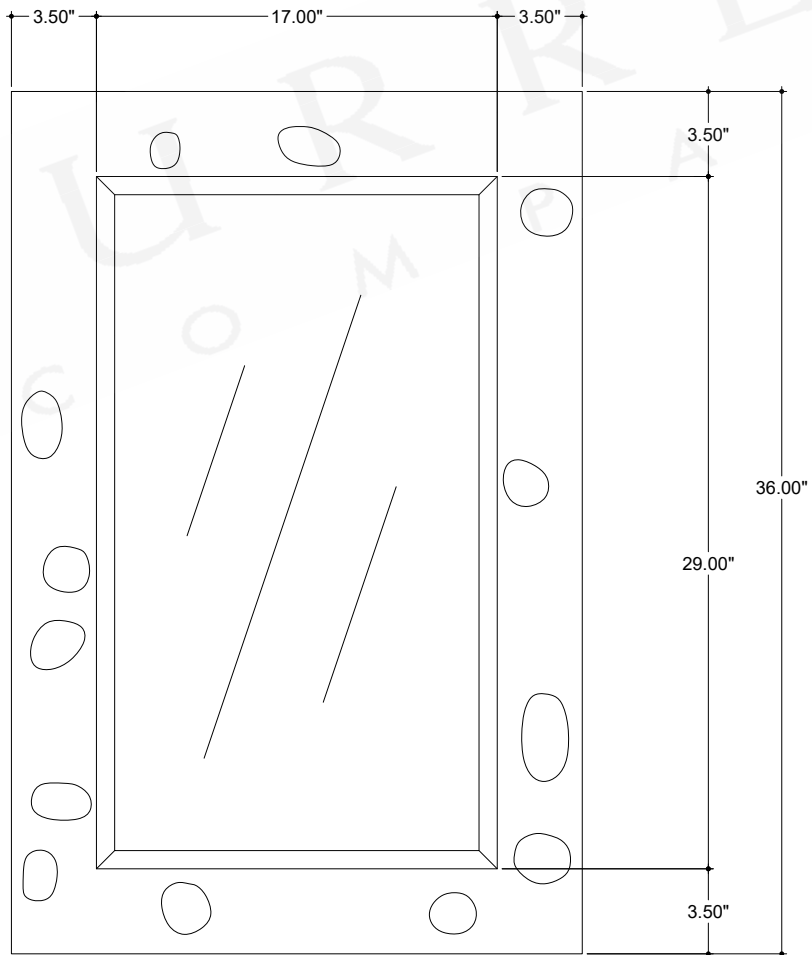

ITEM: 1000-0157

Overall Dimensions

Width: 24"
Depth: 1.5"
Height: 36"

TOP VIEW

FRONT VIEW